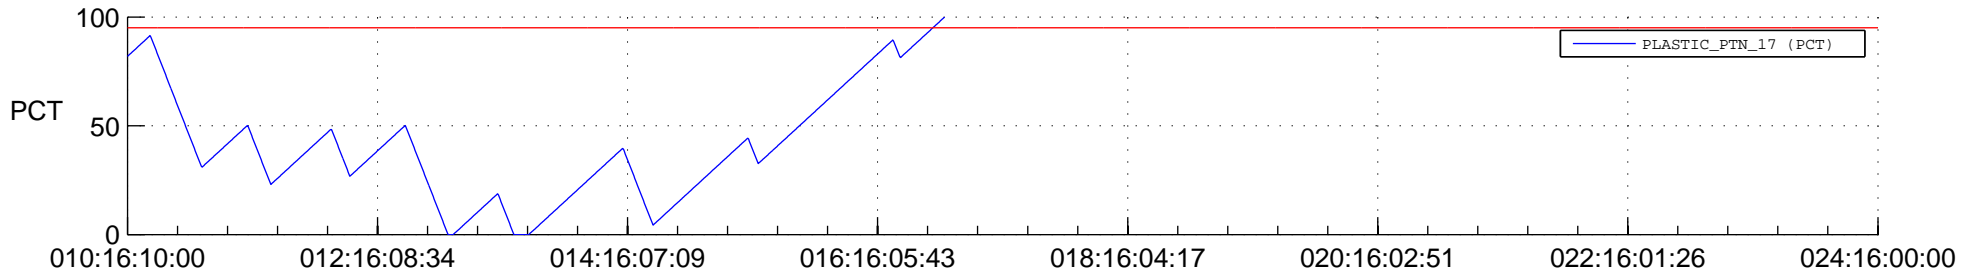

## SWAVES\_Percent\_Full\_Prediction

## Spacecraft\_DownLink\_Rate

Ground Time (2013:010:16:10:00.000 -2013:024:16:00:00.000)