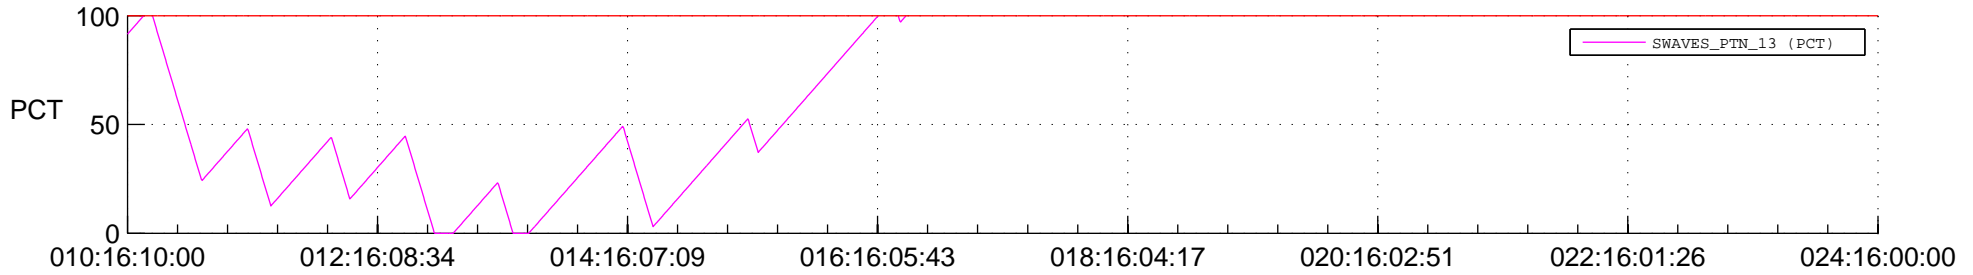

## SWAVES\_Percent\_Full\_Prediction

## Spacecraft\_DownLink\_Rate

Ground Time (2013:010:16:10:00.000 -2013:024:16:00:00.000)