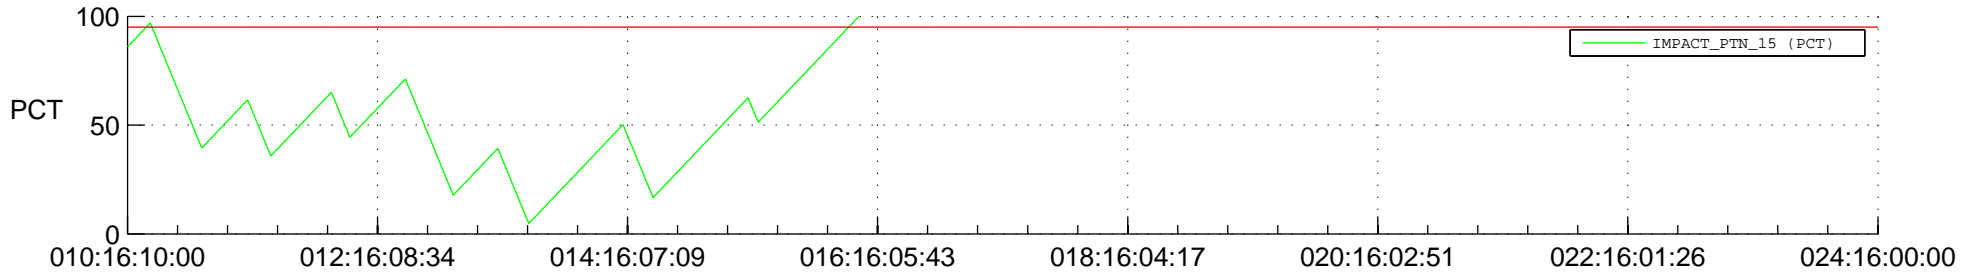

IMPACT_Percent_Full_Prediction