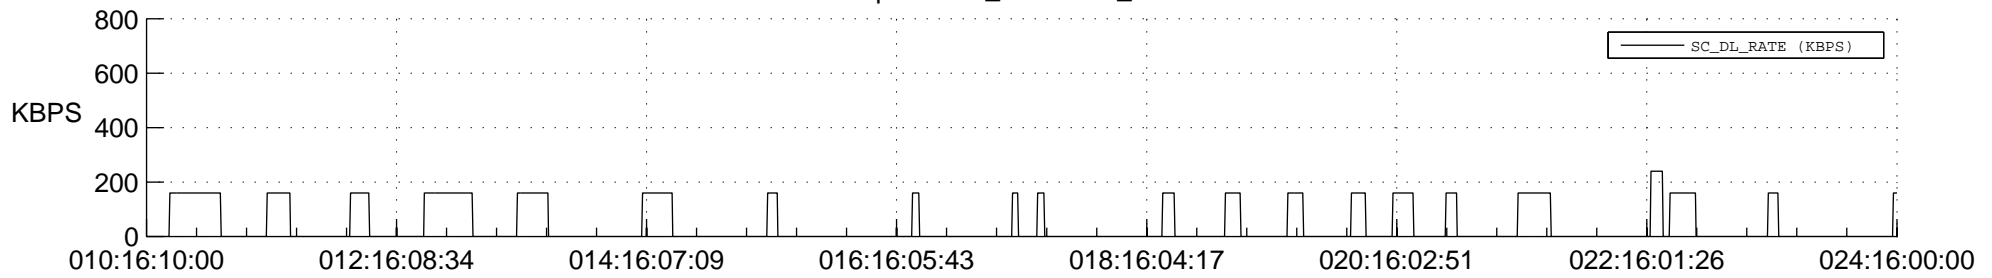

## Spacecraft\_DownLink\_Rate

Ground Time (2013:010:16:10:00.000 -2013:024:16:00:00.000)