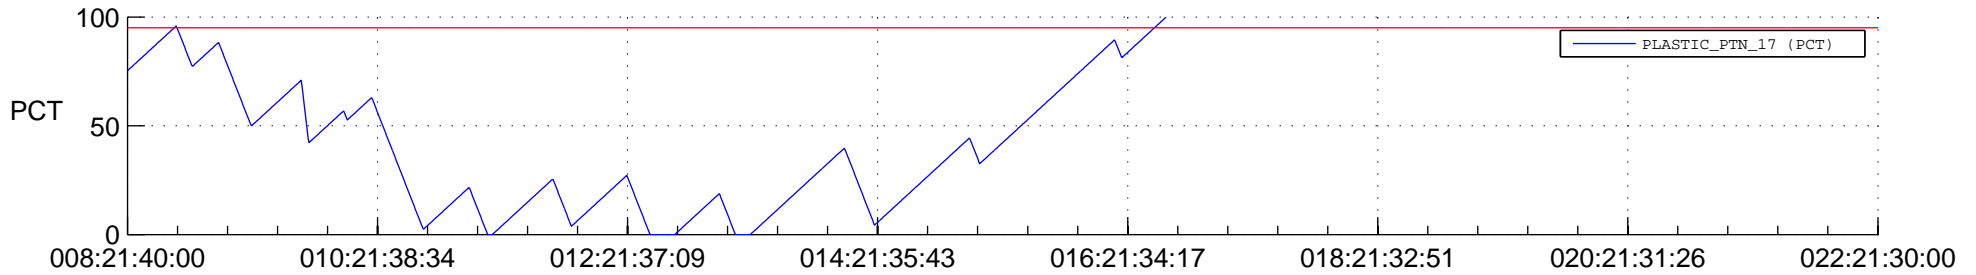

## SWAVES\_Percent\_Full\_Prediction

## Spacecraft\_DownLink\_Rate

Ground Time (2013:08:21:40:00.000 -2013:022:21:30:00.000)