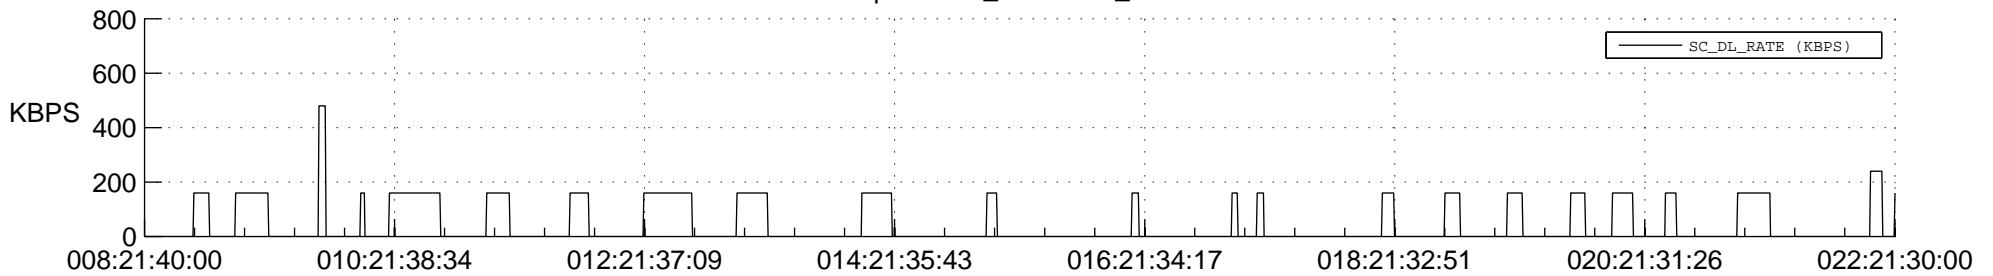

## Spacecraft\_DownLink\_Rate

Ground Time (2013:08:21:40:00.000 -2013:022:21:30:00.000)