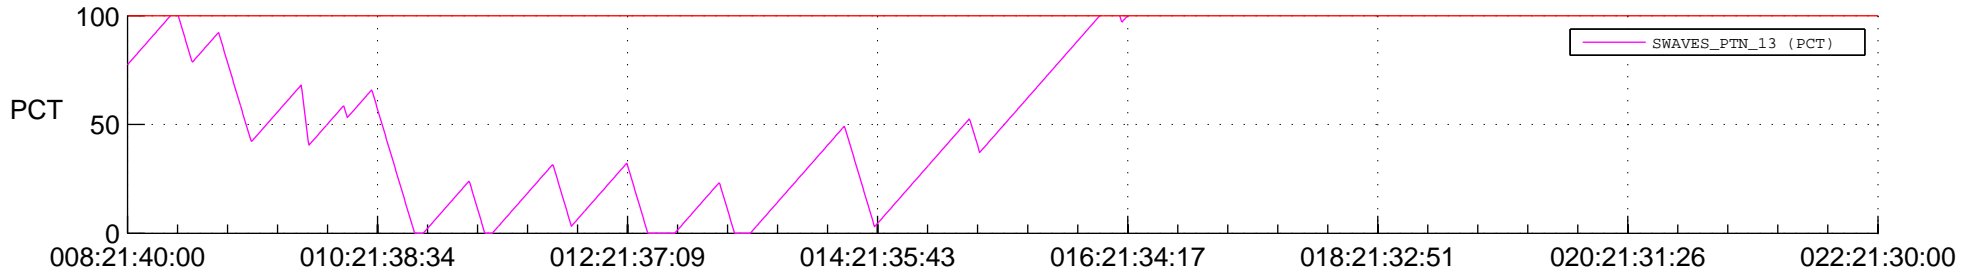

## SWAVES\_Percent\_Full\_Prediction

## Spacecraft\_DownLink\_Rate

Ground Time (2013:08:21:40:00.000 -2013:022:21:30:00.000)