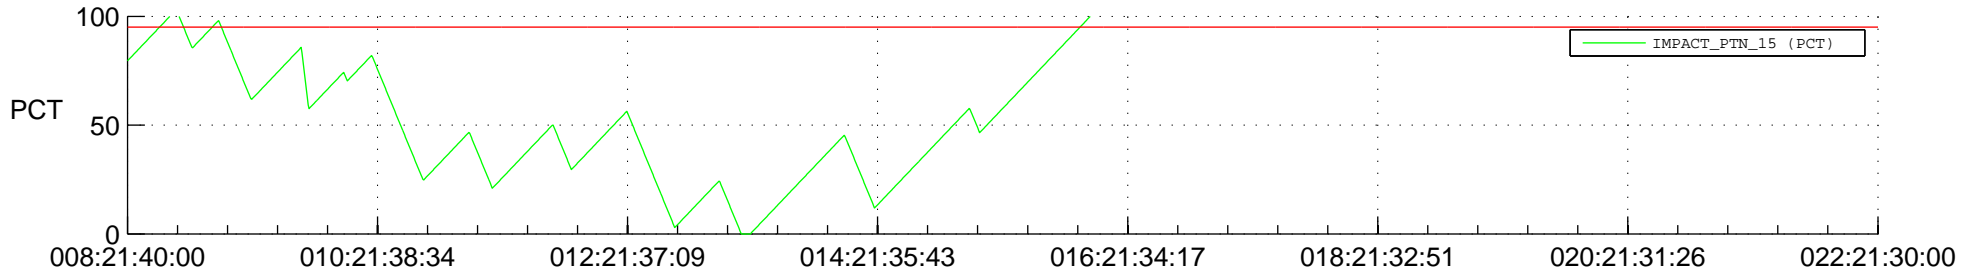

IMPACT_Percent_Full_Prediction