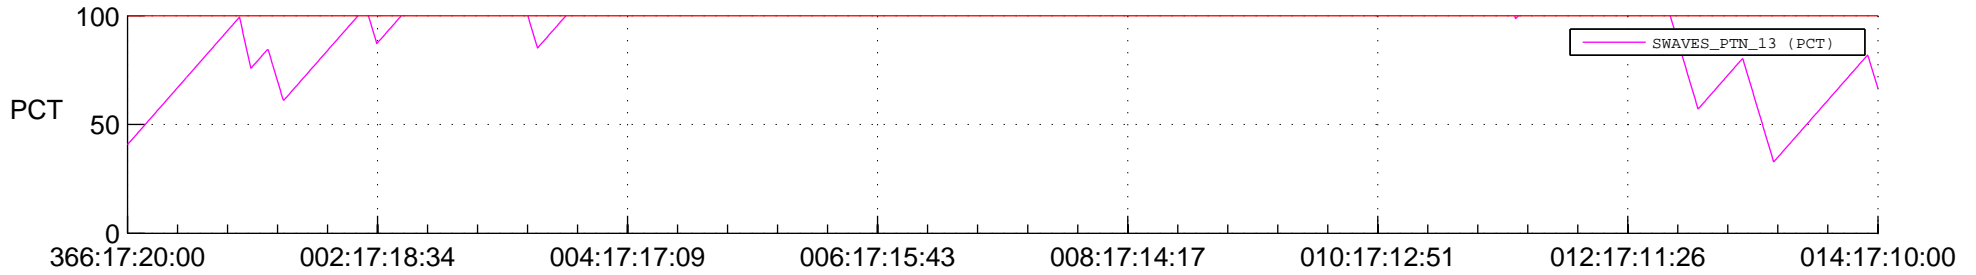

STEREO AHEAD SSR PCT Full Prediction

SWAVES_Percent_Full_Prediction

IMPACT_Percent_Full_Prediction

PLASTIC_Percent_Full_Prediction

Spacecraft_DownLink_Rate