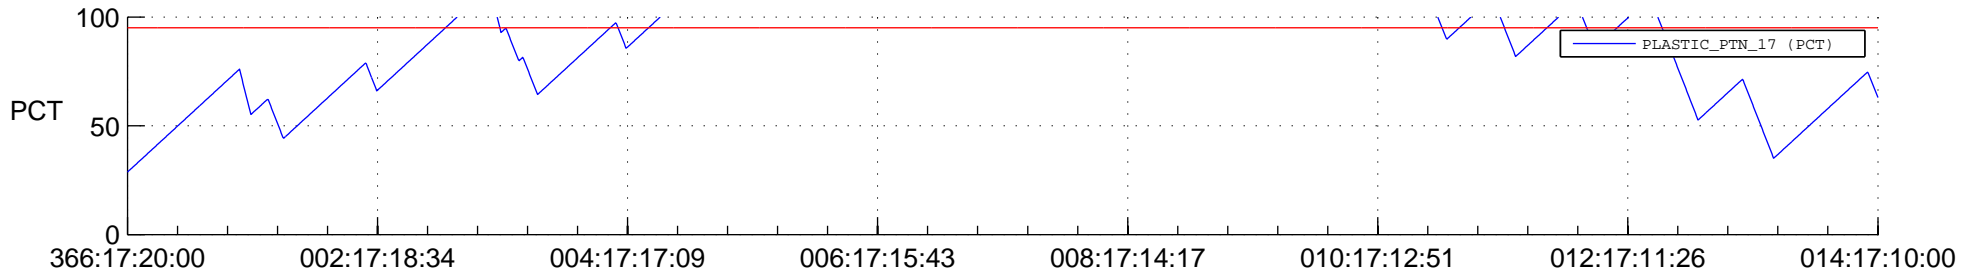

STEREO AHEAD SSR PCT Full Prediction

SWAVES_Percent_Full_Prediction

IMPACT_Percent_Full_Prediction

PLASTIC_Percent_Full_Prediction

Spacecraft_DownLink_Rate