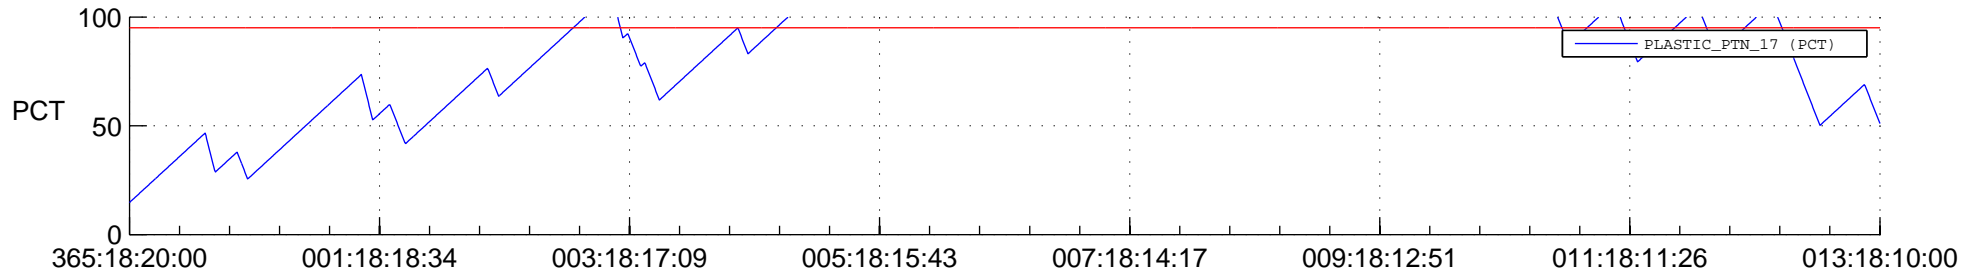

STEREO AHEAD SSR PCT Full Prediction

SWAVES_Percent_Full_Prediction

IMPACT_Percent_Full_Prediction

PLASTIC_Percent_Full_Prediction

Spacecraft_DownLink_Rate