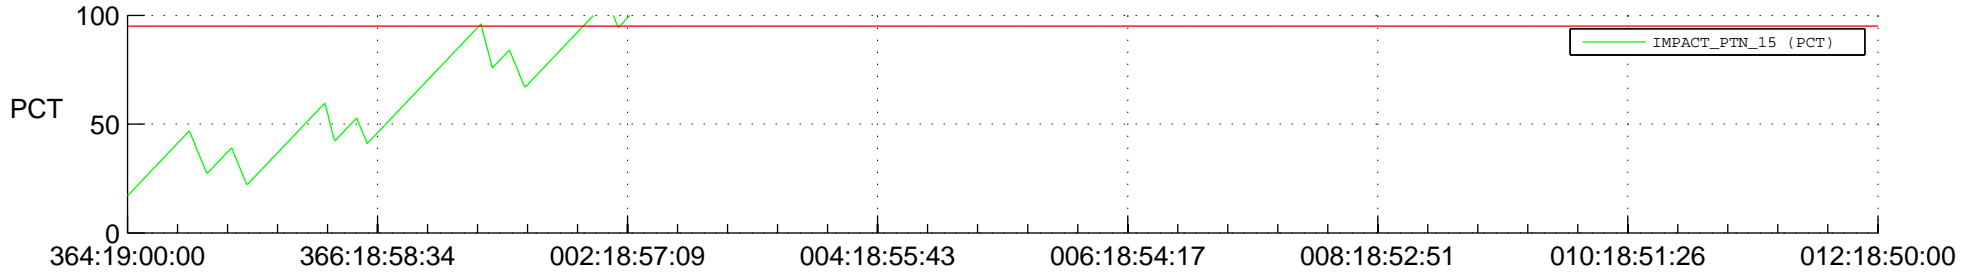

STEREO AHEAD SSR PCT Full Prediction

SWAVES_Percent_Full_Prediction

IMPACT_Percent_Full_Prediction

PLASTIC_Percent_Full_Prediction

Spacecraft_DownLink_Rate

Ground Time (2012:364:19:00:00.000 -2013:012:18:50:00.000)