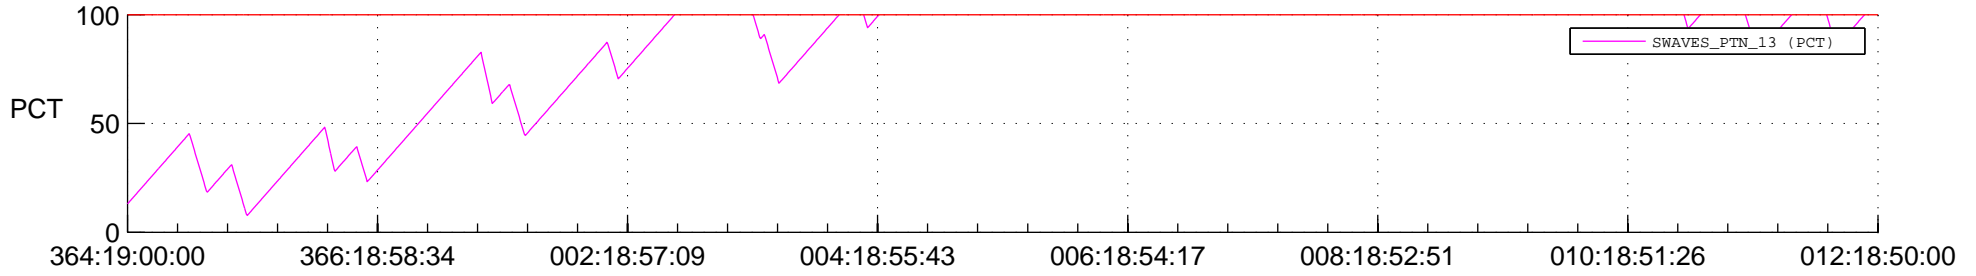

STEREO AHEAD SSR PCT Full Prediction

SWAVES_Percent_Full_Prediction

IMPACT_Percent_Full_Prediction

PLASTIC_Percent_Full_Prediction

Spacecraft_DownLink_Rate

Ground Time (2012:364:19:00:00.000 -2013:012:18:50:00.000)