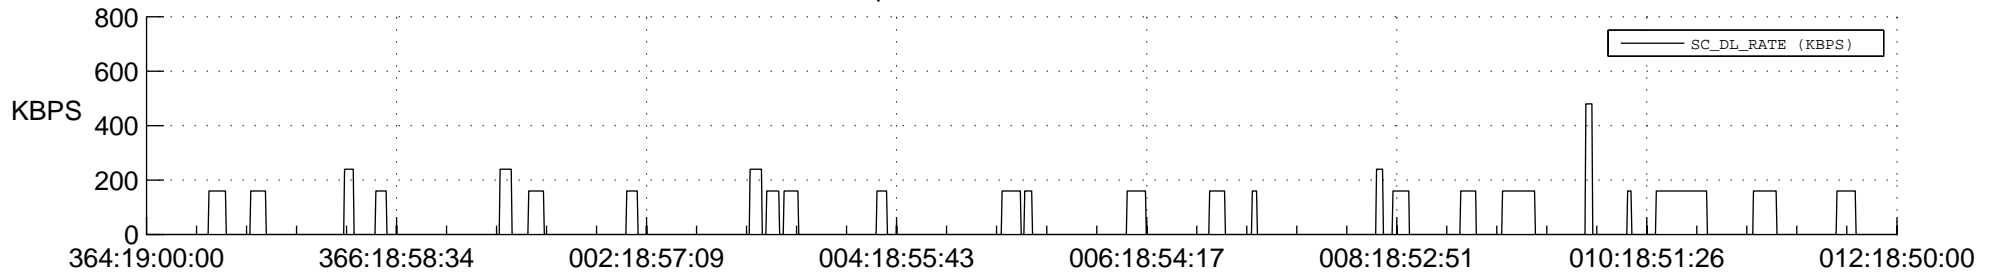

STEREO AHEAD SSR PCT Full Prediction

SWAVES_Percent_Full_Prediction

IMPACT_Percent_Full_Prediction

PLASTIC_Percent_Full_Prediction

Spacecraft_DownLink_Rate

Ground Time (2012:364:19:00:00.000 -2013:012:18:50:00.000)