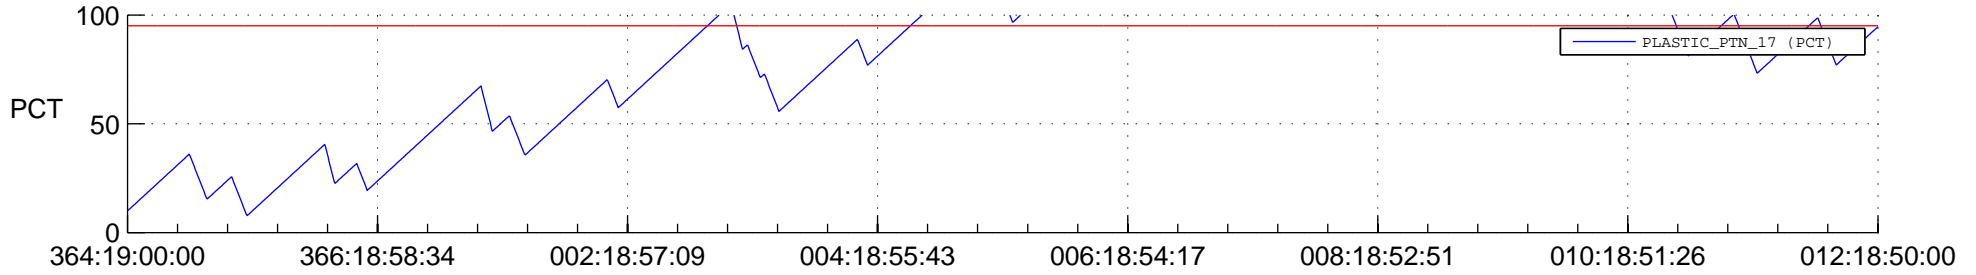

STEREO AHEAD SSR PCT Full Prediction

SWAVES_Percent_Full_Prediction

IMPACT_Percent_Full_Prediction

PLASTIC_Percent_Full_Prediction

Spacecraft_DownLink_Rate

Ground Time (2012:364:19:00:00.000 -2013:012:18:50:00.000)