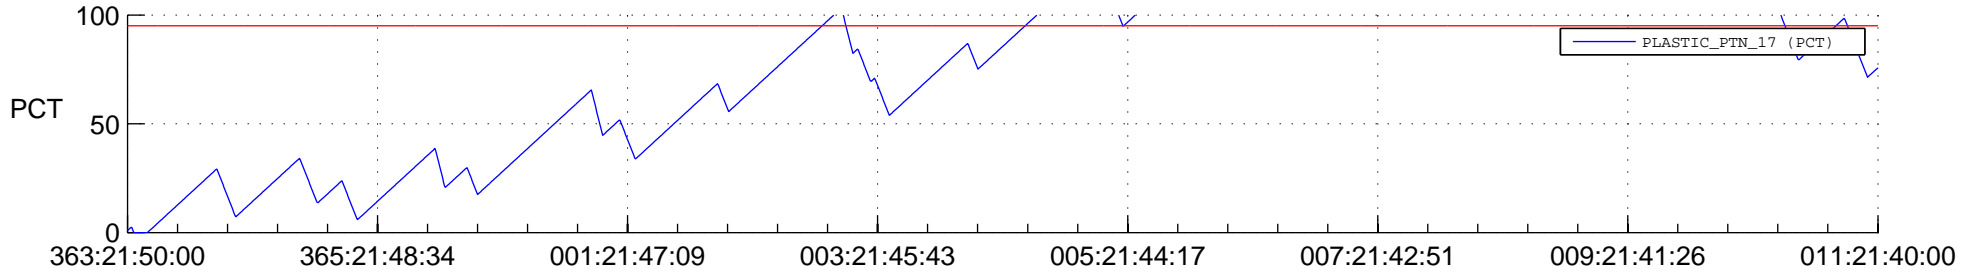

## SWAVES\_Percent\_Full\_Prediction

## Spacecraft\_DownLink\_Rate

Ground Time (2012:363:21:50:00.000 -2013:011:21:40:00.000)