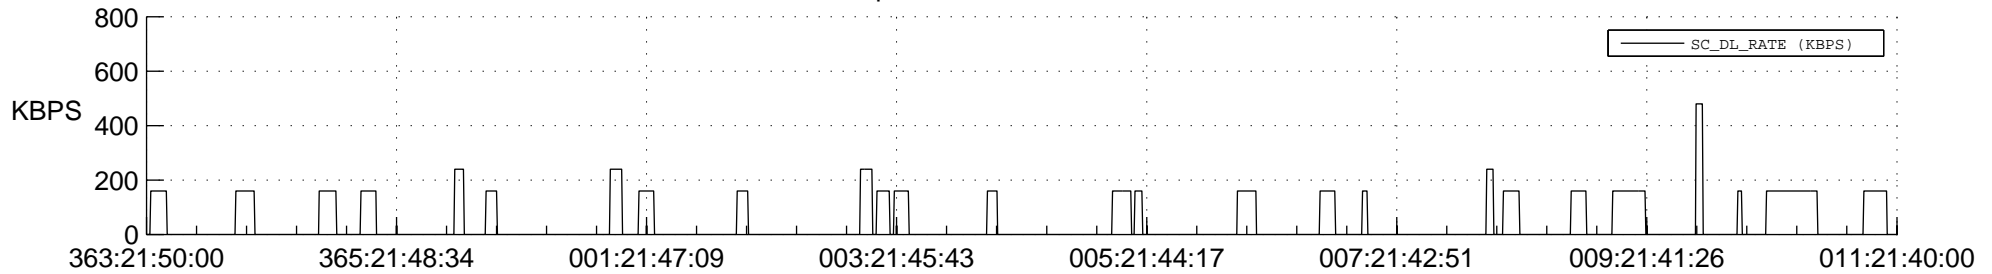

## Spacecraft\_DownLink\_Rate

Ground Time (2012:363:21:50:00.000 -2013:011:21:40:00.000)