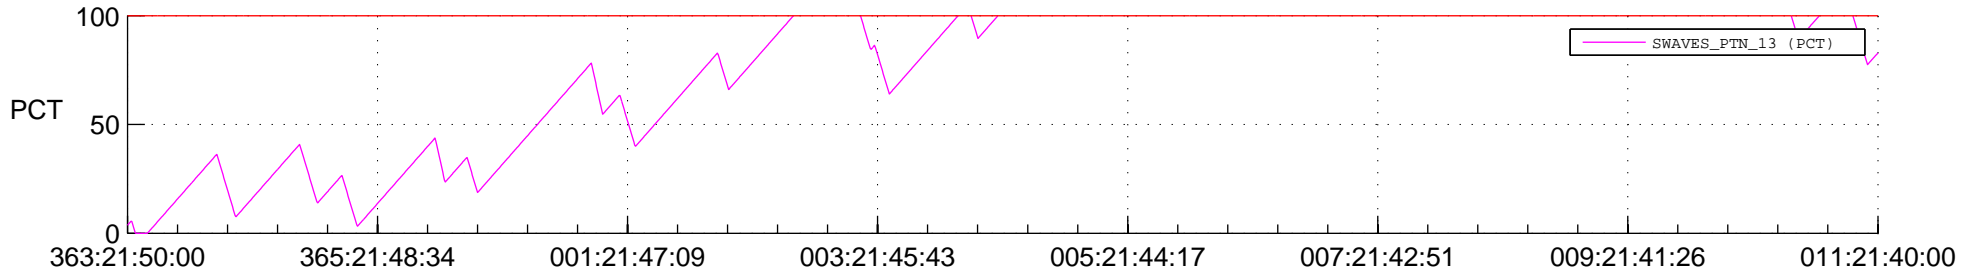

## SWAVES\_Percent\_Full\_Prediction

## Spacecraft\_DownLink\_Rate

Ground Time (2012:363:21:50:00.000 -2013:011:21:40:00.000)