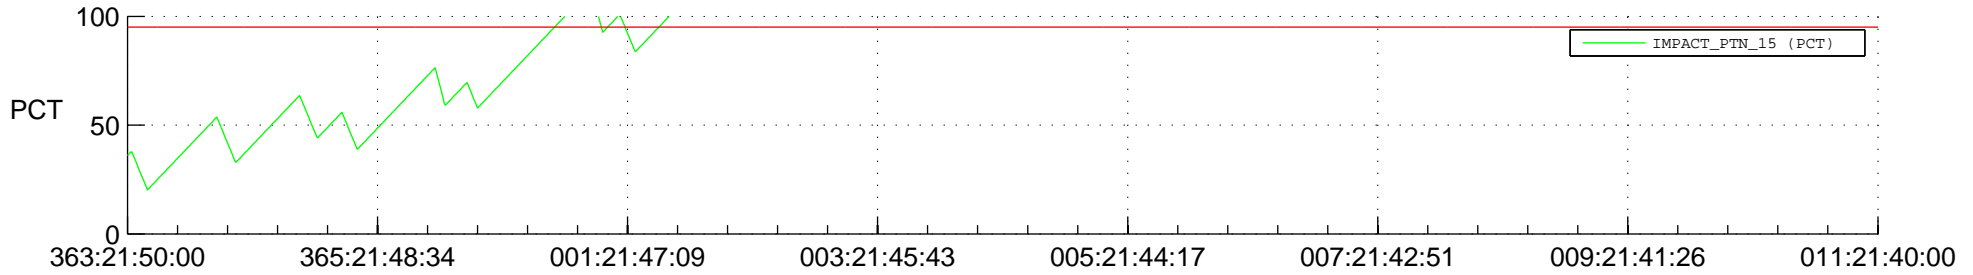

IMPACT_Percent_Full_Prediction