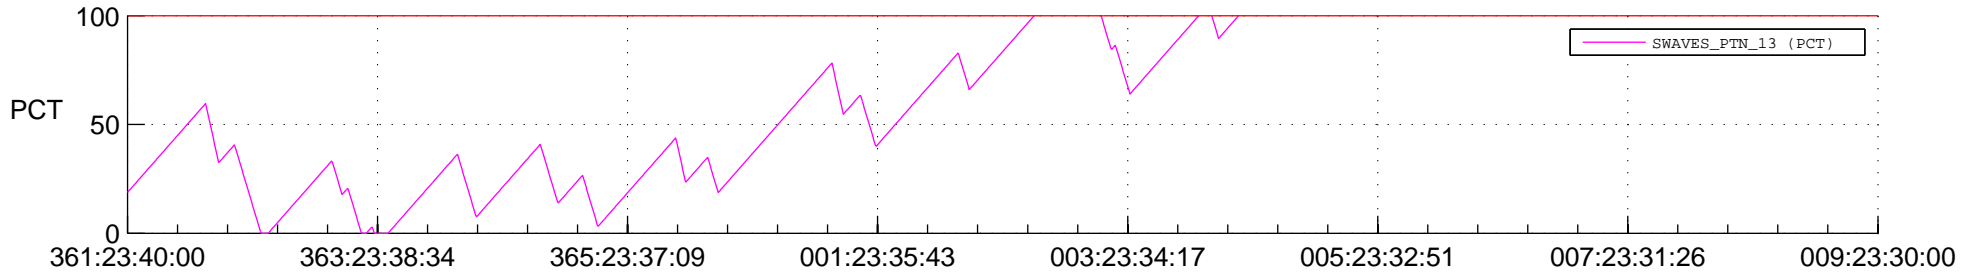

STEREO AHEAD SSR PCT Full Prediction

SWAVES_Percent_Full_Prediction

IMPACT_Percent_Full_Prediction

PLASTIC_Percent_Full_Prediction

Spacecraft_DownLink_Rate

Ground Time (2012:361:23:40:00.000 -2013:009:23:30:00.000)