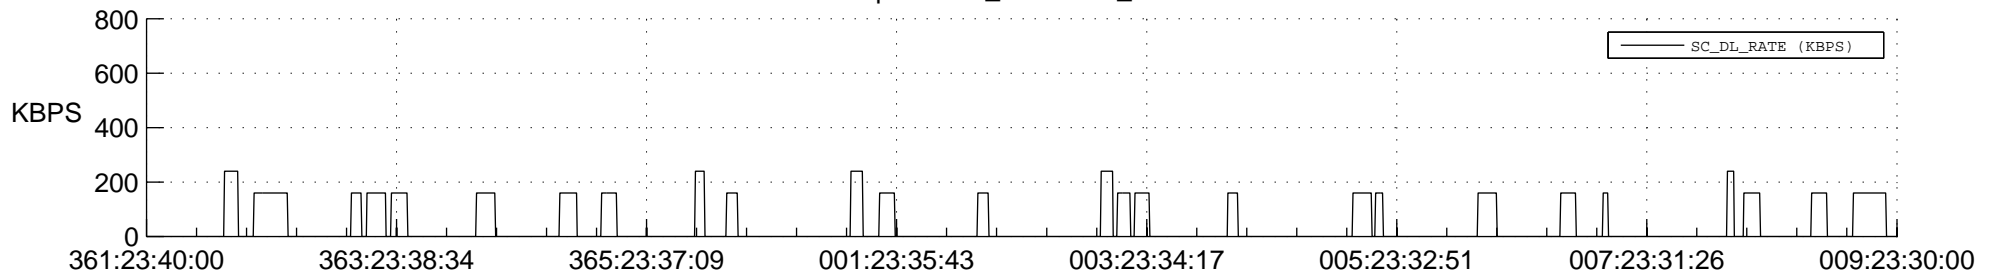

STEREO AHEAD SSR PCT Full Prediction

SWAVES_Percent_Full_Prediction

IMPACT_Percent_Full_Prediction

PLASTIC_Percent_Full_Prediction

Spacecraft_DownLink_Rate

Ground Time (2012:361:23:40:00.000 -2013:009:23:30:00.000)