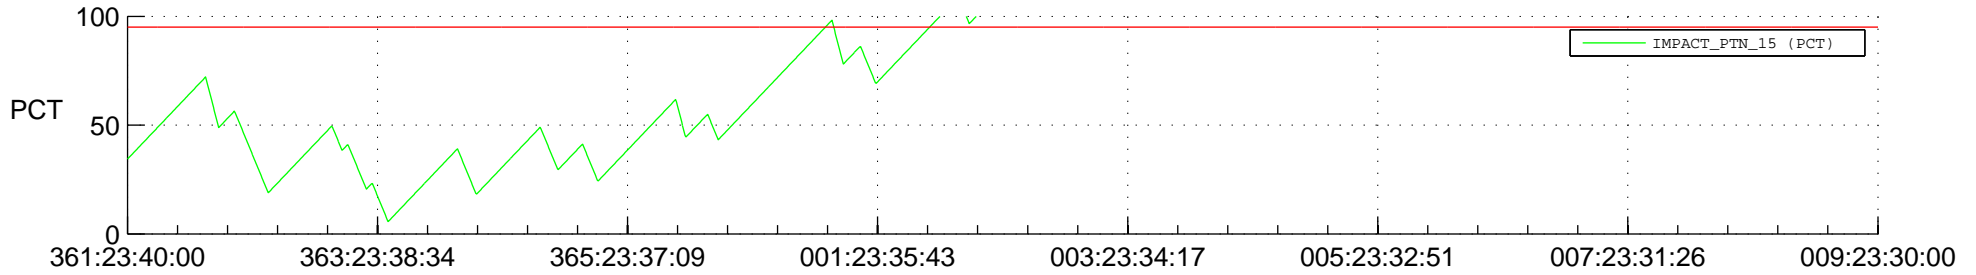

STEREO AHEAD SSR PCT Full Prediction

SWAVES_Percent_Full_Prediction

IMPACT_Percent_Full_Prediction

PLASTIC_Percent_Full_Prediction

Spacecraft_DownLink_Rate

Ground Time (2012:361:23:40:00.000 -2013:009:23:30:00.000)