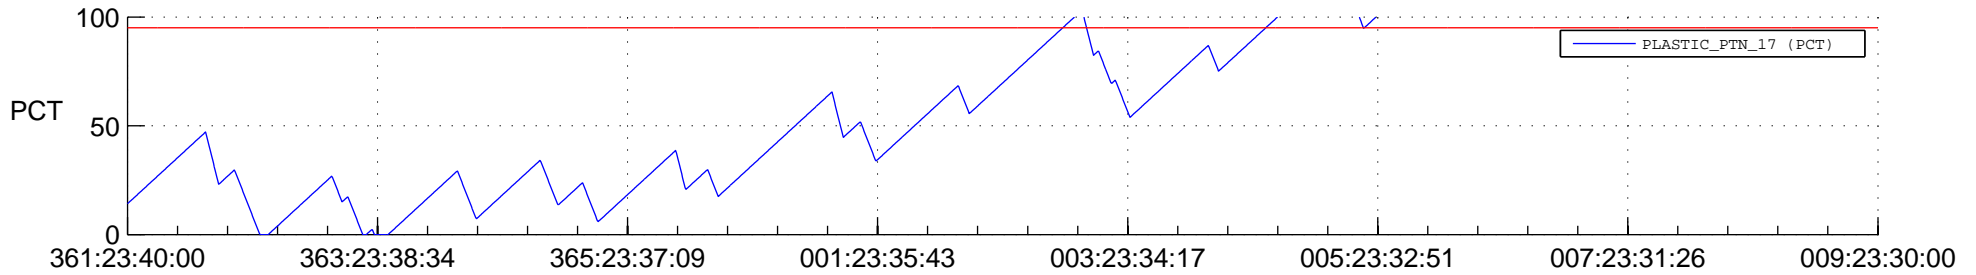

STEREO AHEAD SSR PCT Full Prediction

SWAVES_Percent_Full_Prediction

IMPACT_Percent_Full_Prediction

PLASTIC_Percent_Full_Prediction

Spacecraft_DownLink_Rate

Ground Time (2012:361:23:40:00.000 -2013:009:23:30:00.000)