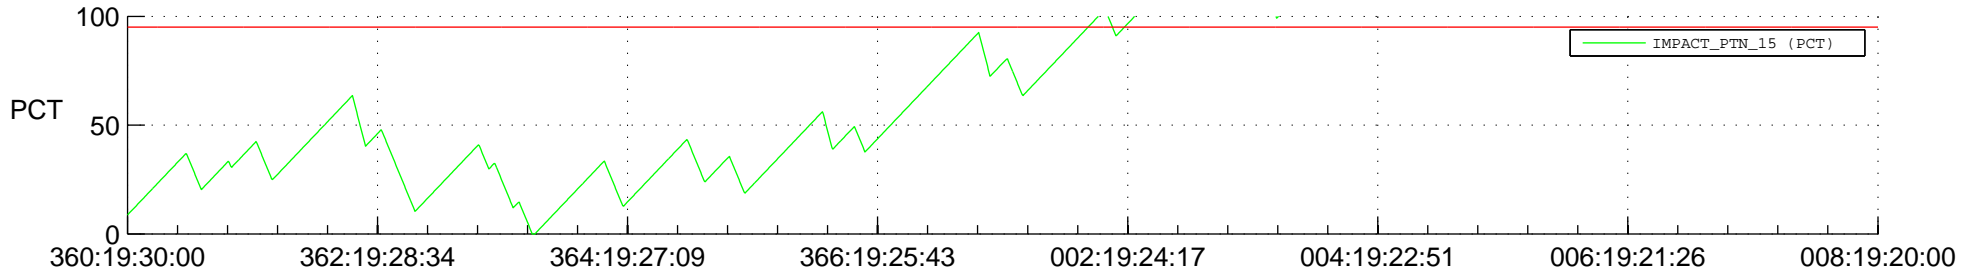

STEREO AHEAD SSR PCT Full Prediction

SWAVES_Percent_Full_Prediction

IMPACT_Percent_Full_Prediction

PLASTIC_Percent_Full_Prediction

Spacecraft_DownLink_Rate

Ground Time (2012:360:19:30:00.000 -2013:008:19:20:00.000)