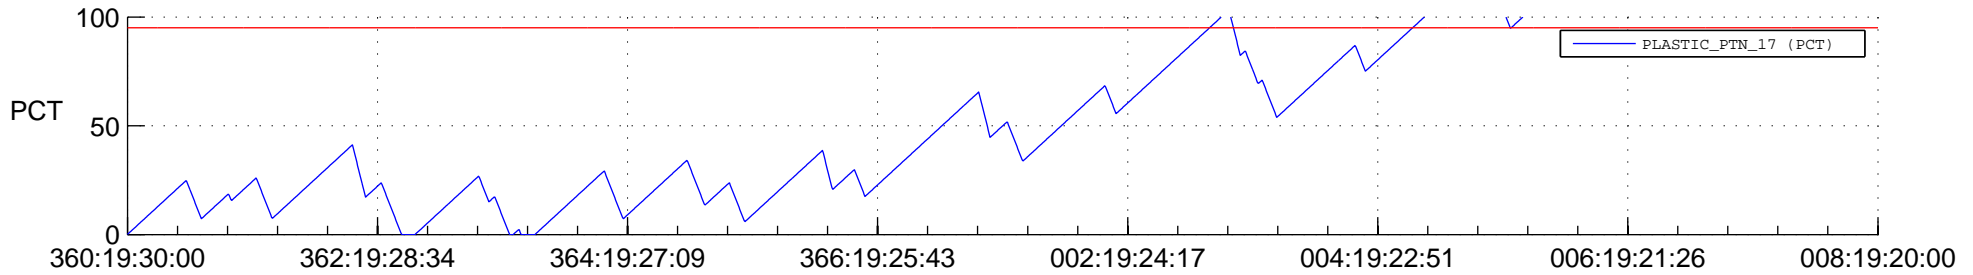

STEREO AHEAD SSR PCT Full Prediction

SWAVES_Percent_Full_Prediction

IMPACT_Percent_Full_Prediction

PLASTIC_Percent_Full_Prediction

Spacecraft_DownLink_Rate

Ground Time (2012:360:19:30:00.000 -2013:008:19:20:00.000)