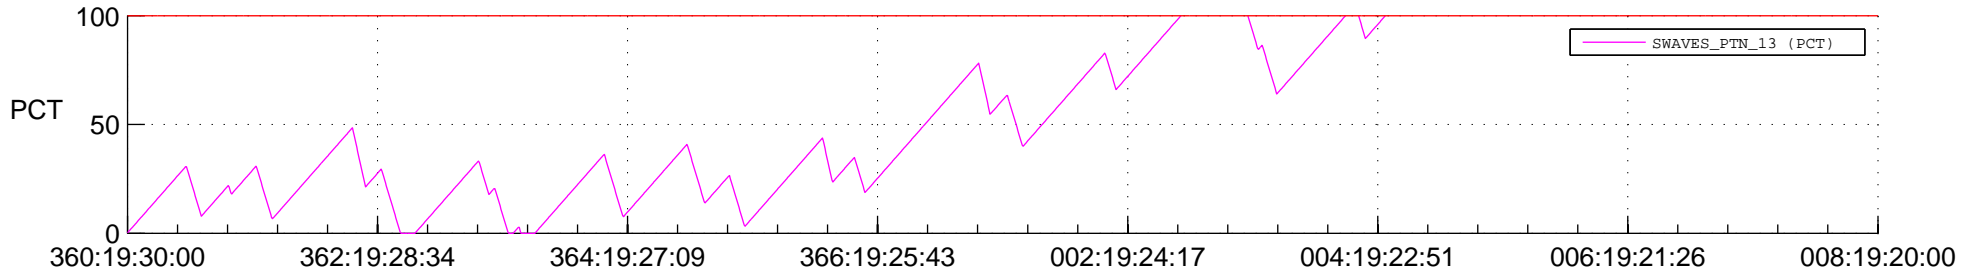

STEREO AHEAD SSR PCT Full Prediction

SWAVES_Percent_Full_Prediction

IMPACT_Percent_Full_Prediction

PLASTIC_Percent_Full_Prediction

Spacecraft_DownLink_Rate

Ground Time (2012:360:19:30:00.000 -2013:008:19:20:00.000)