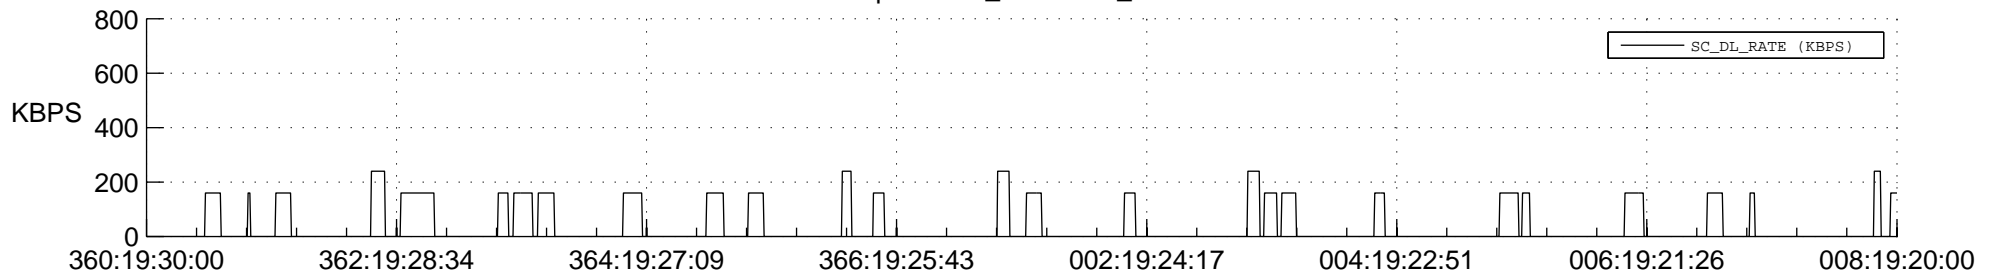

STEREO AHEAD SSR PCT Full Prediction

SWAVES_Percent_Full_Prediction

IMPACT_Percent_Full_Prediction

PLASTIC_Percent_Full_Prediction

Spacecraft_DownLink_Rate

Ground Time (2012:360:19:30:00.000 -2013:008:19:20:00.000)