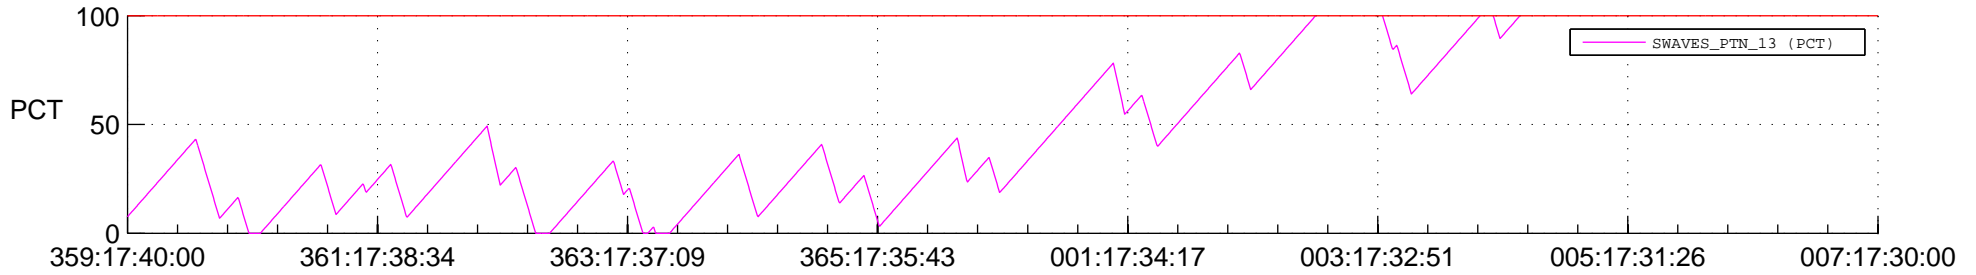

STEREO AHEAD SSR PCT Full Prediction

SWAVES_Percent_Full_Prediction

IMPACT_Percent_Full_Prediction

PLASTIC_Percent_Full_Prediction

Spacecraft_DownLink_Rate

Ground Time (2012:359:17:40:00.000 -2013:007:17:30:00.000)