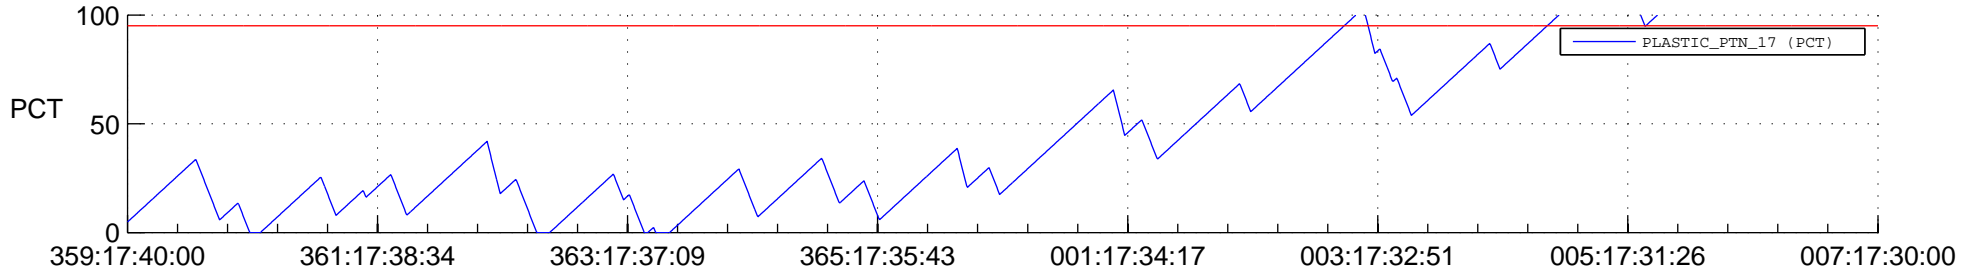

STEREO AHEAD SSR PCT Full Prediction

SWAVES_Percent_Full_Prediction

IMPACT_Percent_Full_Prediction

PLASTIC_Percent_Full_Prediction

Spacecraft_DownLink_Rate

Ground Time (2012:359:17:40:00.000 -2013:007:17:30:00.000)