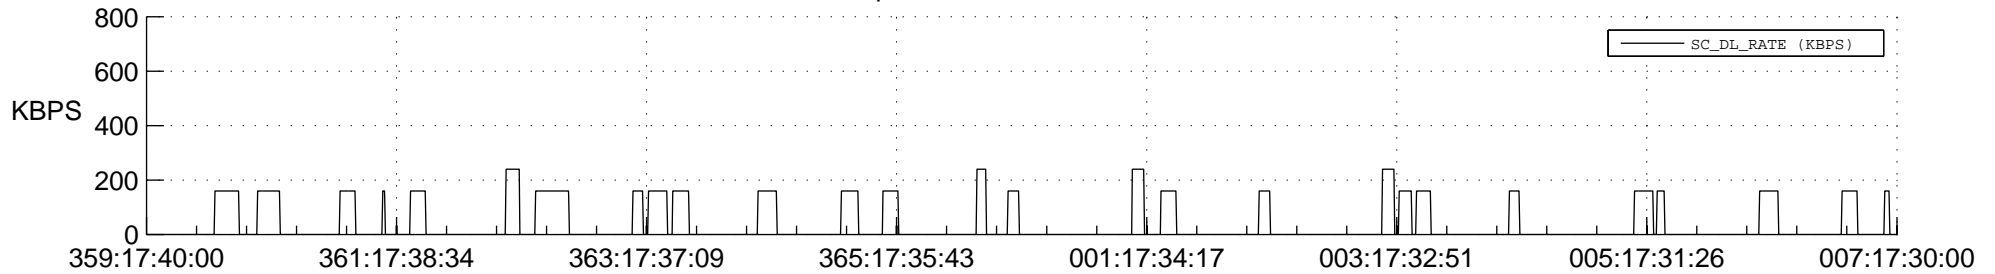

STEREO AHEAD SSR PCT Full Prediction

SWAVES_Percent_Full_Prediction

IMPACT_Percent_Full_Prediction

PLASTIC_Percent_Full_Prediction

Spacecraft_DownLink_Rate

Ground Time (2012:359:17:40:00.000 -2013:007:17:30:00.000)