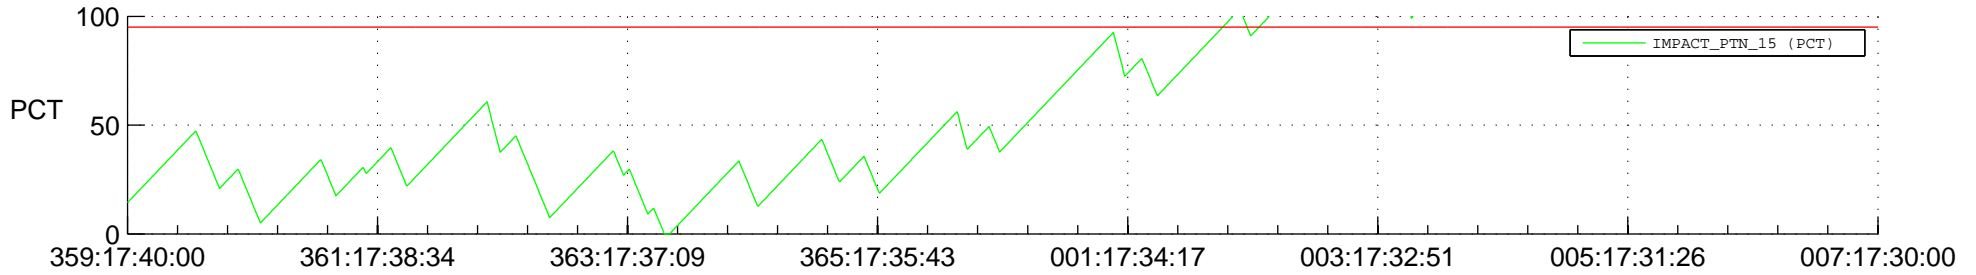

STEREO AHEAD SSR PCT Full Prediction

SWAVES_Percent_Full_Prediction

IMPACT_Percent_Full_Prediction

PLASTIC_Percent_Full_Prediction

Spacecraft_DownLink_Rate

Ground Time (2012:359:17:40:00.000 -2013:007:17:30:00.000)