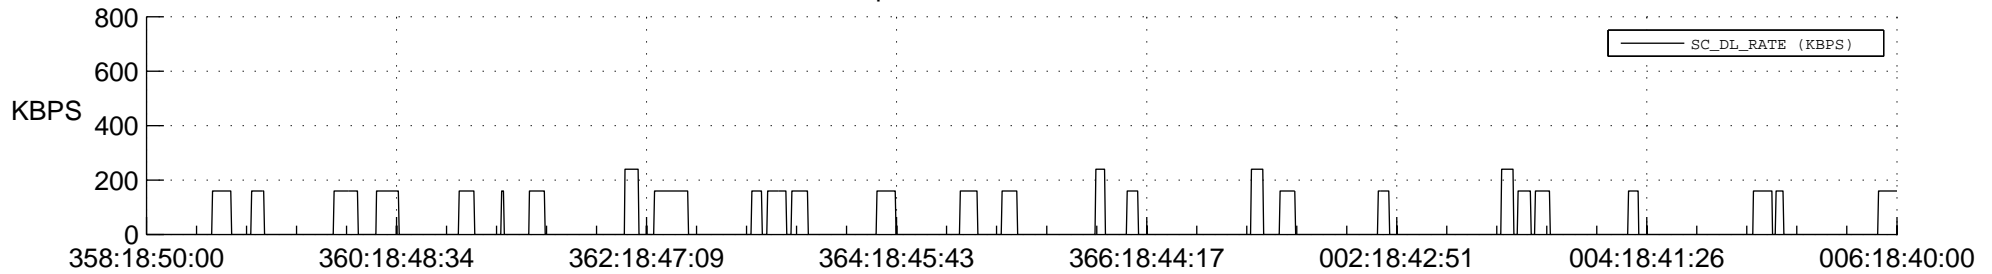

STEREO AHEAD SSR PCT Full Prediction

SWAVES_Percent_Full_Prediction

IMPACT_Percent_Full_Prediction

PLASTIC_Percent_Full_Prediction

Spacecraft_DownLink_Rate

Ground Time (2012:358:18:50:00.000 -2013:006:18:40:00.000)