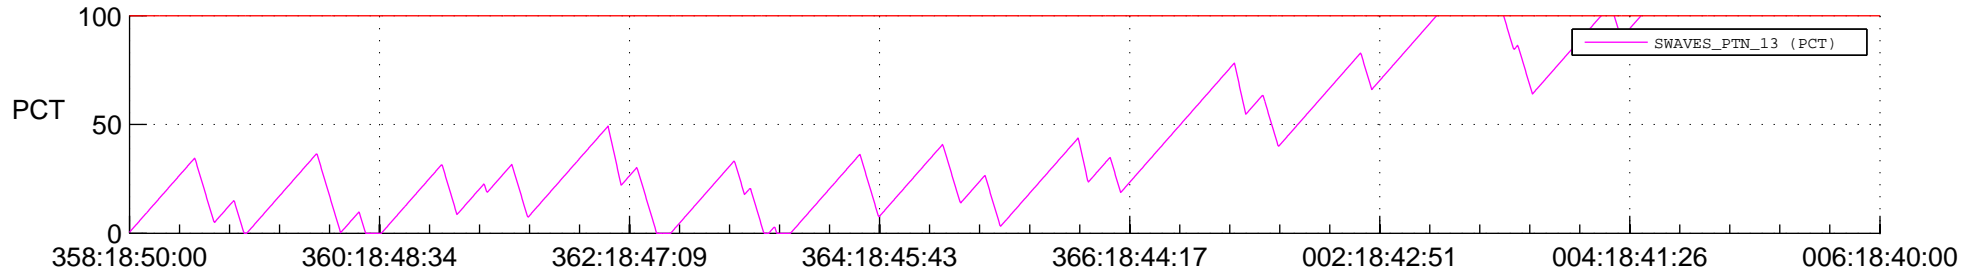

STEREO AHEAD SSR PCT Full Prediction

SWAVES_Percent_Full_Prediction

IMPACT_Percent_Full_Prediction

PLASTIC_Percent_Full_Prediction

Spacecraft_DownLink_Rate

Ground Time (2012:358:18:50:00.000 -2013:006:18:40:00.000)