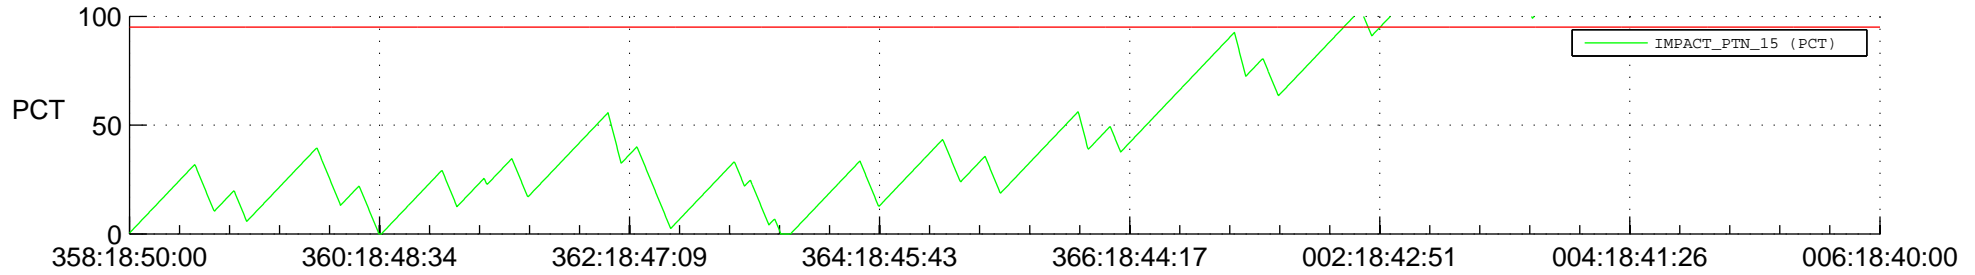

STEREO AHEAD SSR PCT Full Prediction

SWAVES_Percent_Full_Prediction

IMPACT_Percent_Full_Prediction

PLASTIC_Percent_Full_Prediction

Spacecraft_DownLink_Rate

Ground Time (2012:358:18:50:00.000 -2013:006:18:40:00.000)