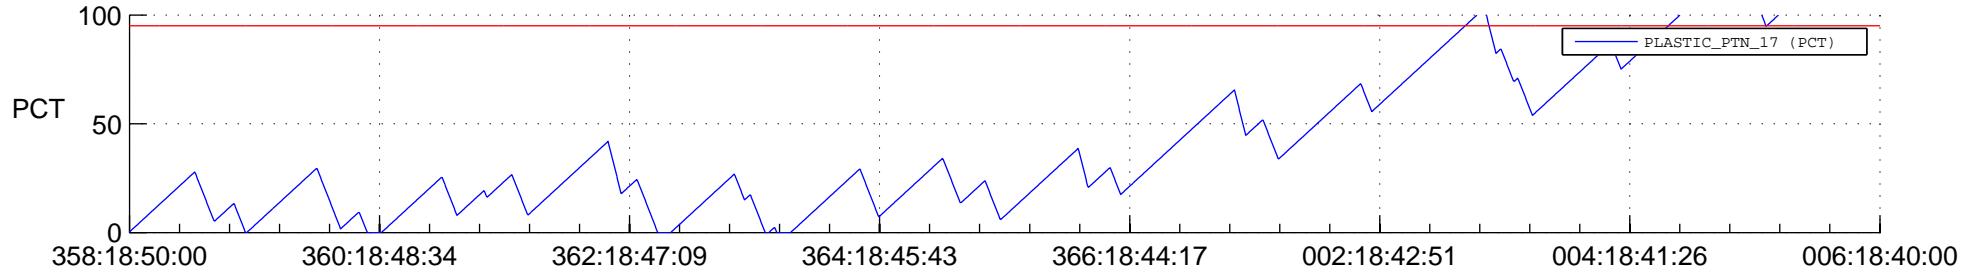

STEREO AHEAD SSR PCT Full Prediction

SWAVES_Percent_Full_Prediction

IMPACT_Percent_Full_Prediction

PLASTIC_Percent_Full_Prediction

Spacecraft_DownLink_Rate

Ground Time (2012:358:18:50:00.000 -2013:006:18:40:00.000)