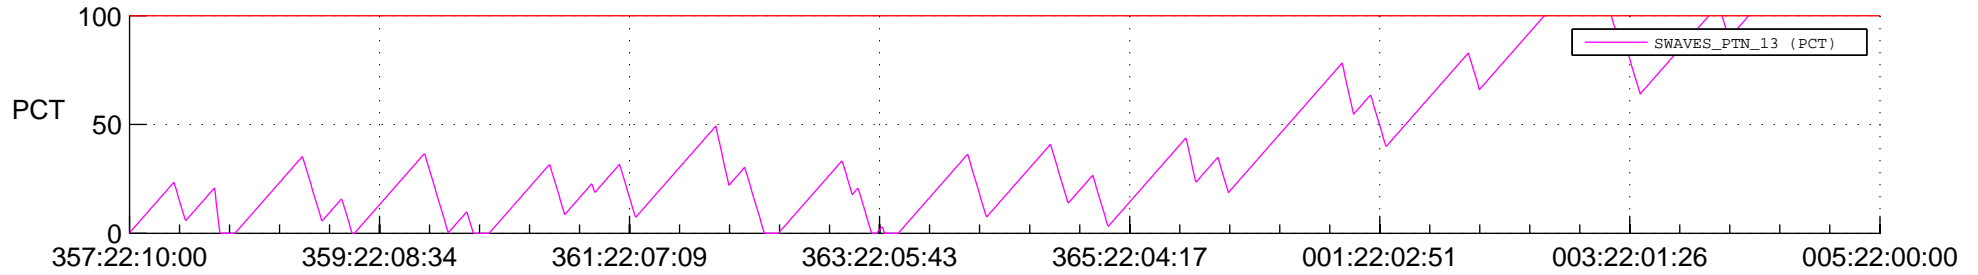

STEREO AHEAD SSR PCT Full Prediction

SWAVES_Percent_Full_Prediction