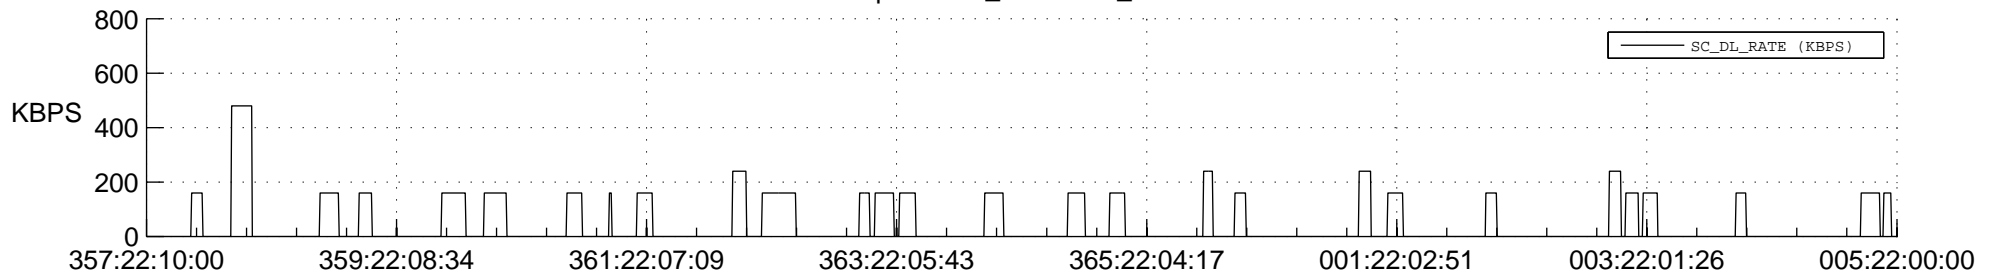

## Spacecraft\_DownLink\_Rate

Ground Time (2012:357:22:10:00.000 -2013:005:22:00:00.000)