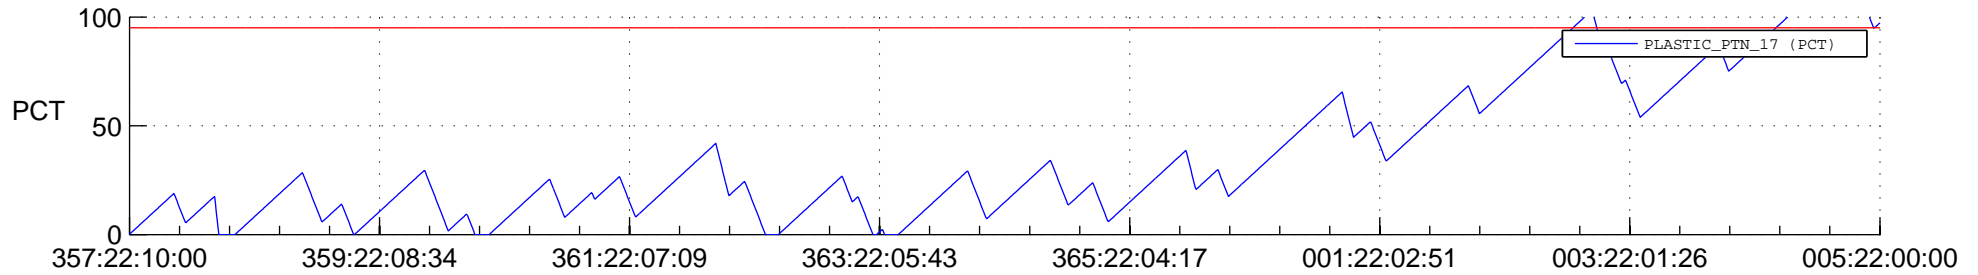

## SWAVES\_Percent\_Full\_Prediction

## Spacecraft\_DownLink\_Rate

Ground Time (2012:357:22:10:00.000 -2013:005:22:00:00.000)