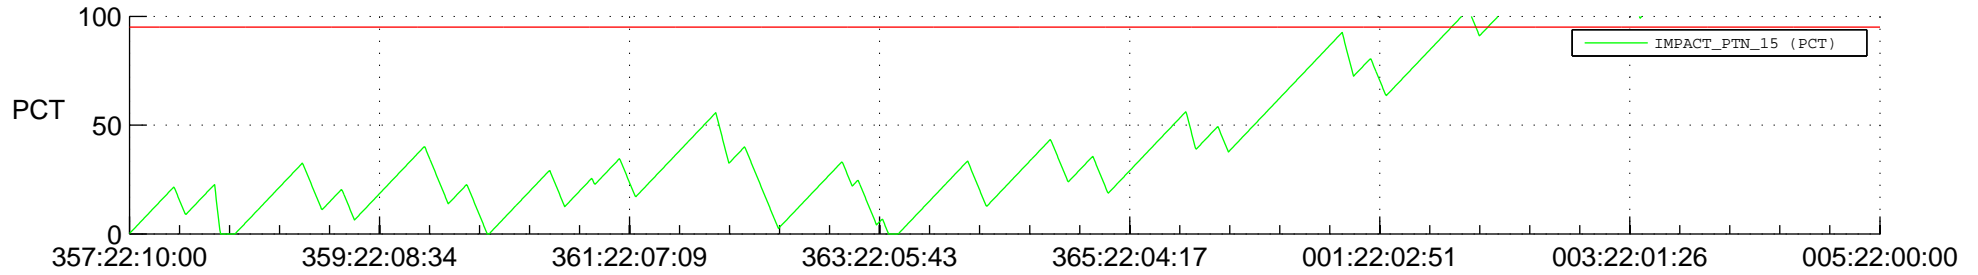

IMPACT_Percent_Full_Prediction