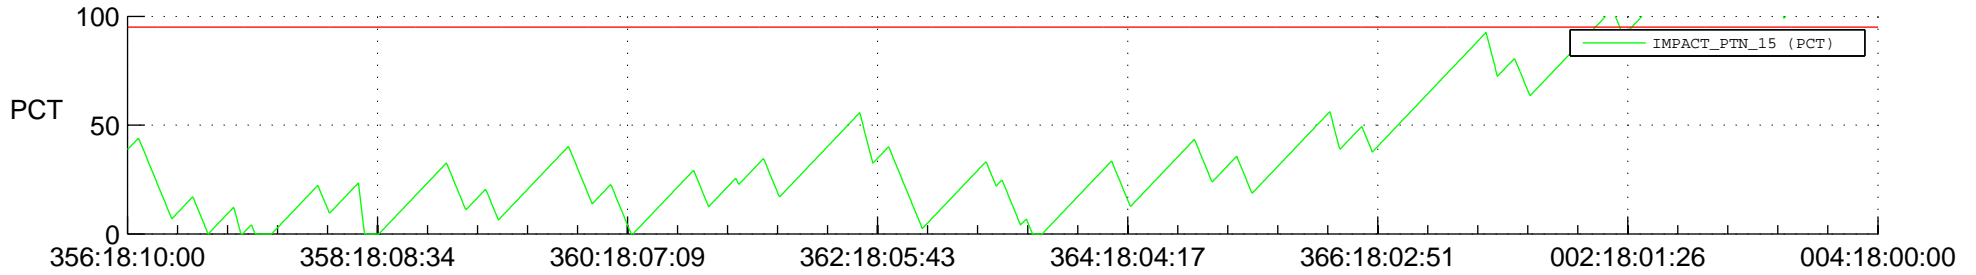

STEREO AHEAD SSR PCT Full Prediction

SWAVES_Percent_Full_Prediction

IMPACT_Percent_Full_Prediction

PLASTIC_Percent_Full_Prediction

Spacecraft_DownLink_Rate

Ground Time (2012:356:18:10:00.000 -2013:004:18:00:00.000)