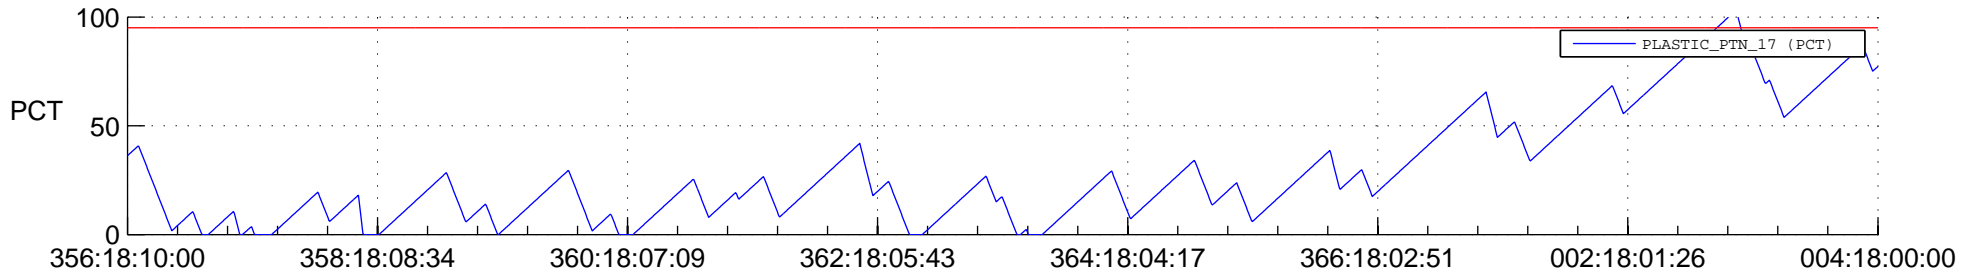

STEREO AHEAD SSR PCT Full Prediction

SWAVES_Percent_Full_Prediction

IMPACT_Percent_Full_Prediction

PLASTIC_Percent_Full_Prediction

Spacecraft_DownLink_Rate

Ground Time (2012:356:18:10:00.000 -2013:004:18:00:00.000)