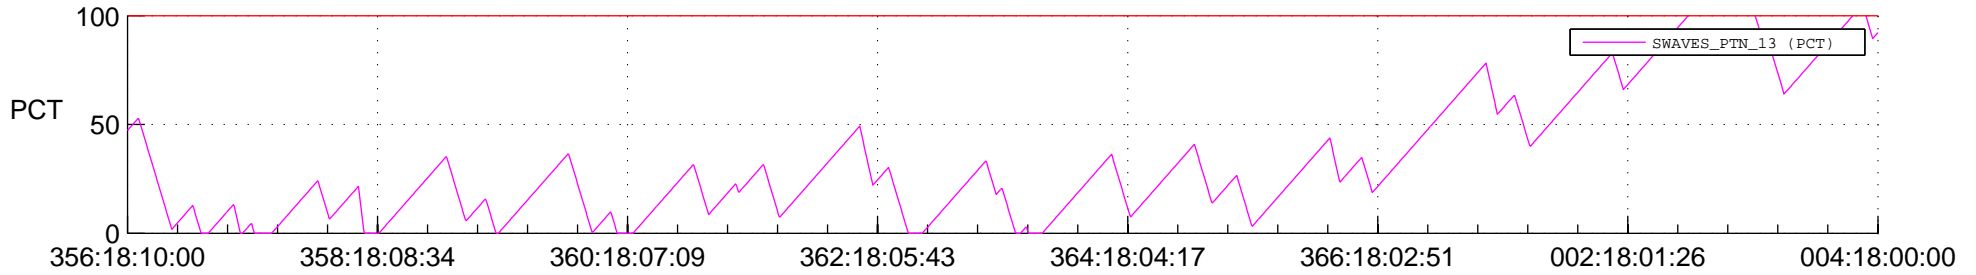

STEREO AHEAD SSR PCT Full Prediction

SWAVES_Percent_Full_Prediction

IMPACT_Percent_Full_Prediction

PLASTIC_Percent_Full_Prediction

Spacecraft_DownLink_Rate

Ground Time (2012:356:18:10:00.000 -2013:004:18:00:00.000)