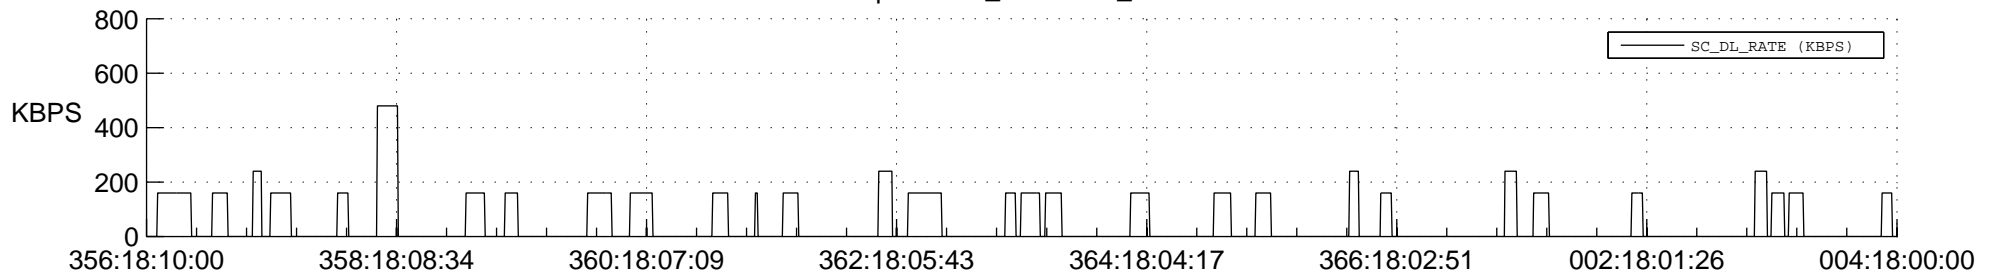

STEREO AHEAD SSR PCT Full Prediction

SWAVES_Percent_Full_Prediction

IMPACT_Percent_Full_Prediction

PLASTIC_Percent_Full_Prediction

Spacecraft_DownLink_Rate

Ground Time (2012:356:18:10:00.000 -2013:004:18:00:00.000)