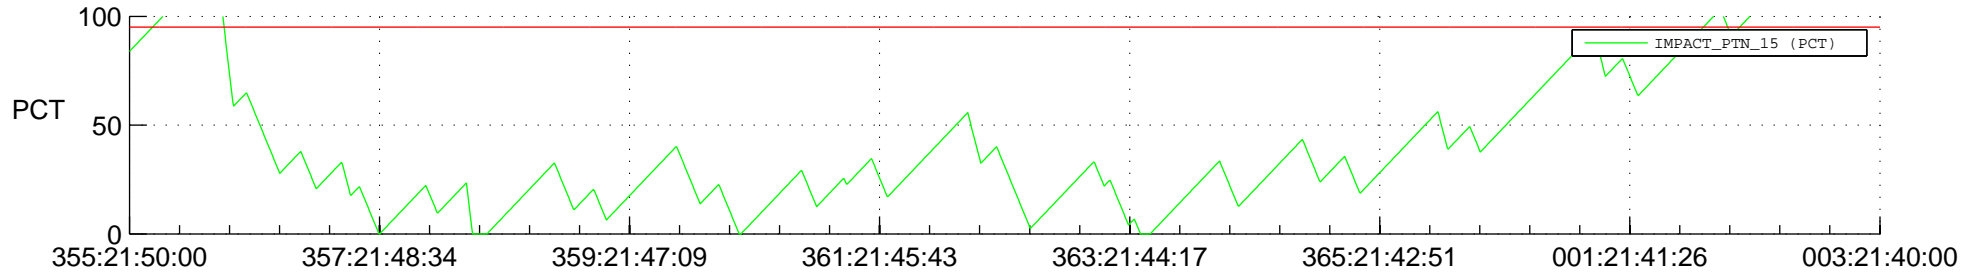

STEREO AHEAD SSR PCT Full Prediction

SWAVES_Percent_Full_Prediction

IMPACT_Percent_Full_Prediction

PLASTIC_Percent_Full_Prediction

Spacecraft_DownLink_Rate