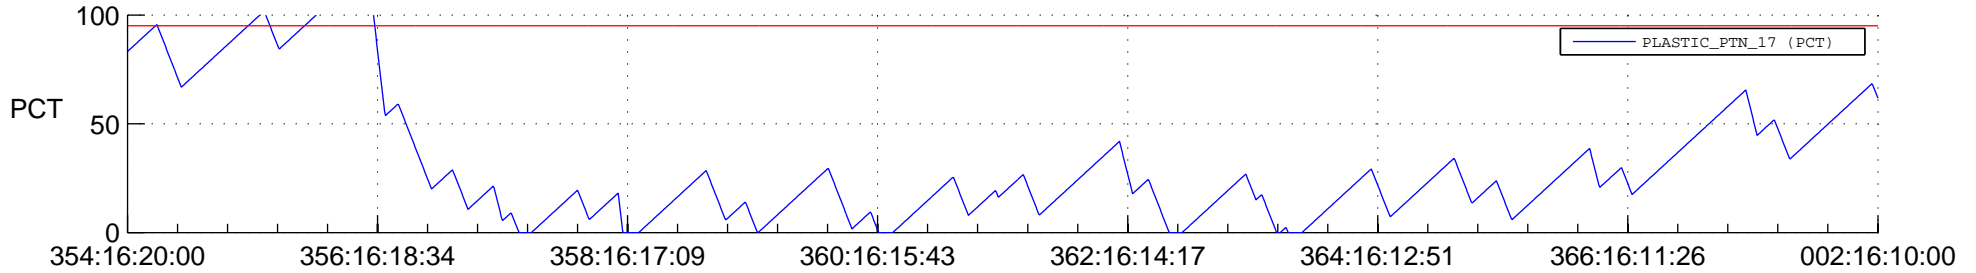

# STEREO AHEAD SSR PCT Full Prediction

## SWAVES\_Percent\_Full\_Prediction

## Spacecraft\_DownLink\_Rate

Ground Time (2012:354:16:20:00.000 -2013:002:16:10:00.000)