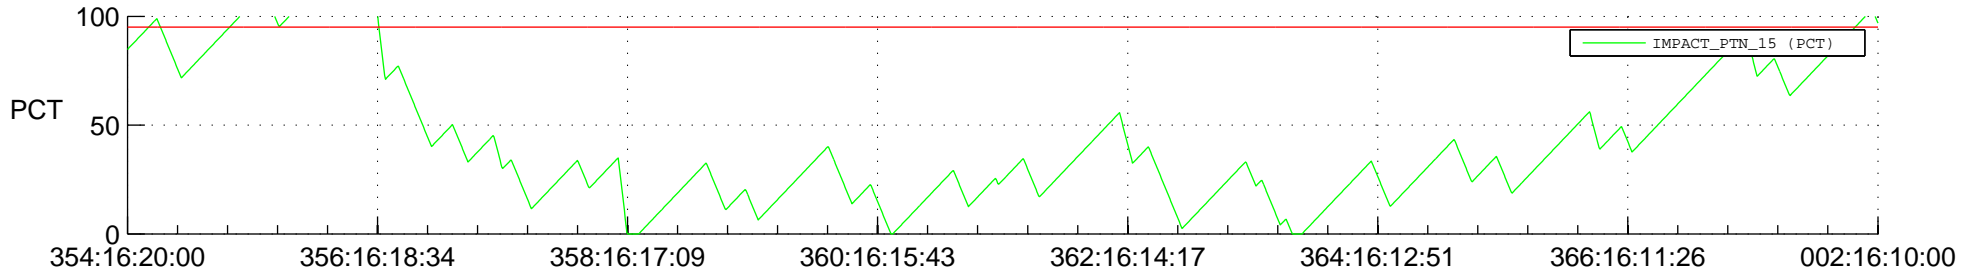

IMPACT_Percent_Full_Prediction