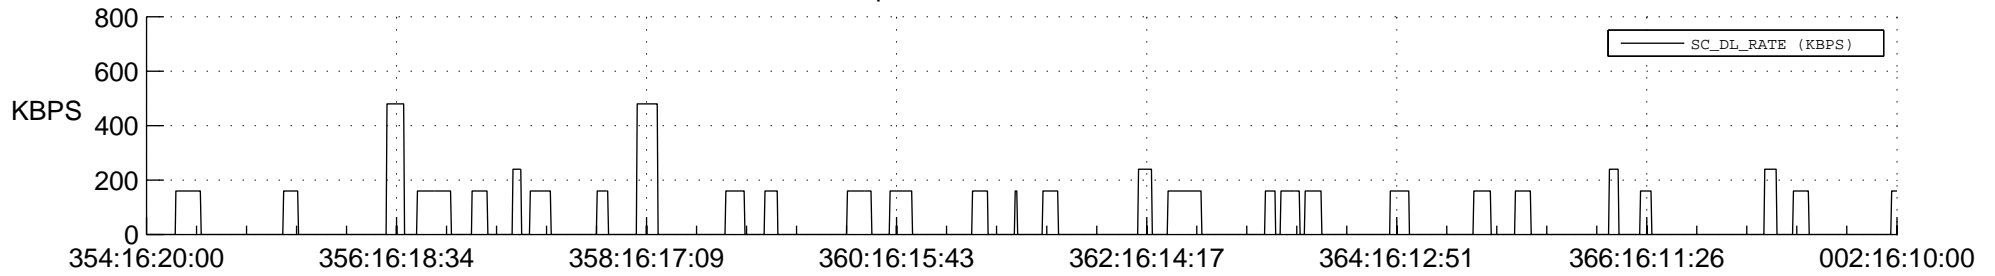

## Spacecraft\_DownLink\_Rate

Ground Time (2012:354:16:20:00.000 -2013:002:16:10:00.000)