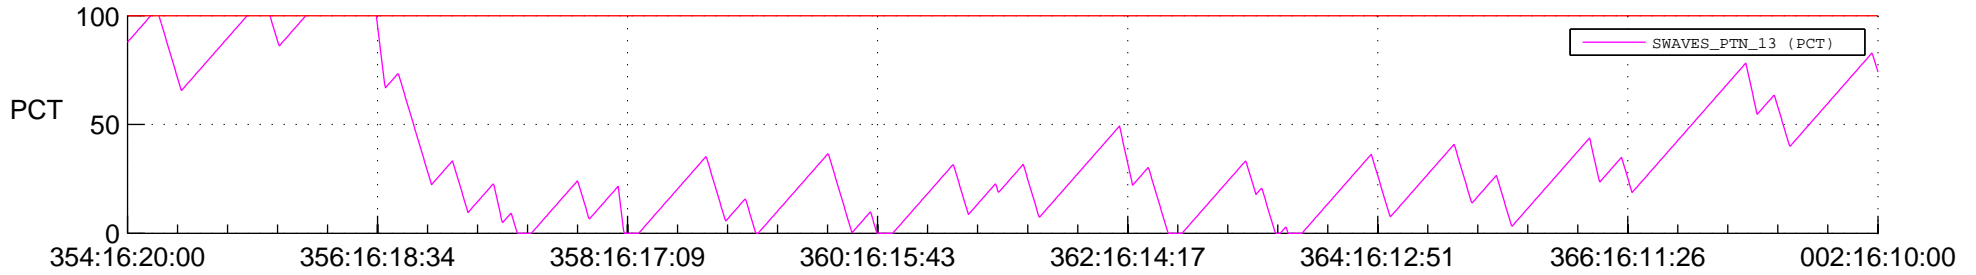

# STEREO AHEAD SSR PCT Full Prediction

## SWAVES\_Percent\_Full\_Prediction

## Spacecraft\_DownLink\_Rate

Ground Time (2012:354:16:20:00.000 -2013:002:16:10:00.000)