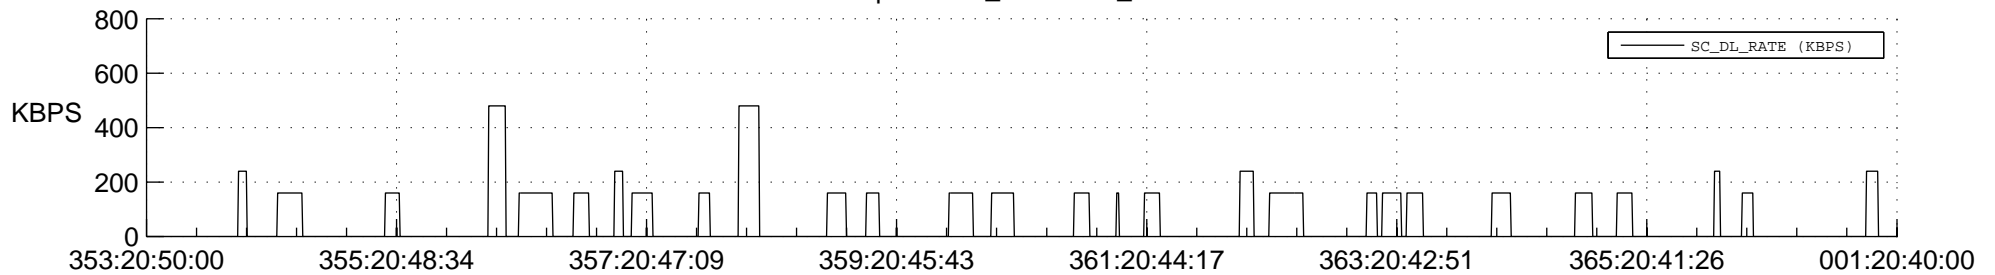

STEREO AHEAD SSR PCT Full Prediction

SWAVES_Percent_Full_Prediction

IMPACT_Percent_Full_Prediction

PLASTIC_Percent_Full_Prediction

Spacecraft_DownLink_Rate

Ground Time (2012:353:20:50:00.000 -2013:001:20:40:00.000)