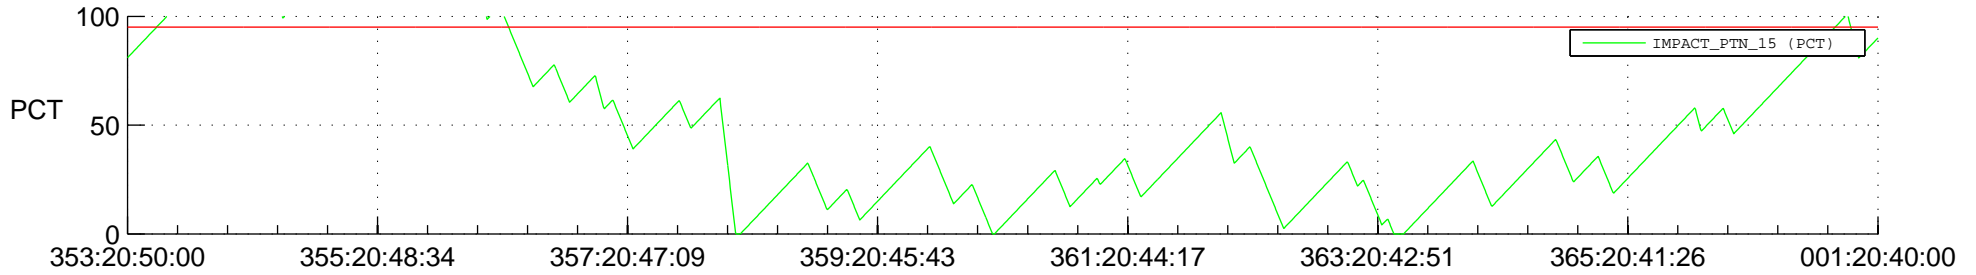

STEREO AHEAD SSR PCT Full Prediction

SWAVES_Percent_Full_Prediction

IMPACT_Percent_Full_Prediction

PLASTIC_Percent_Full_Prediction

Spacecraft_DownLink_Rate

Ground Time (2012:353:20:50:00.000 -2013:001:20:40:00.000)