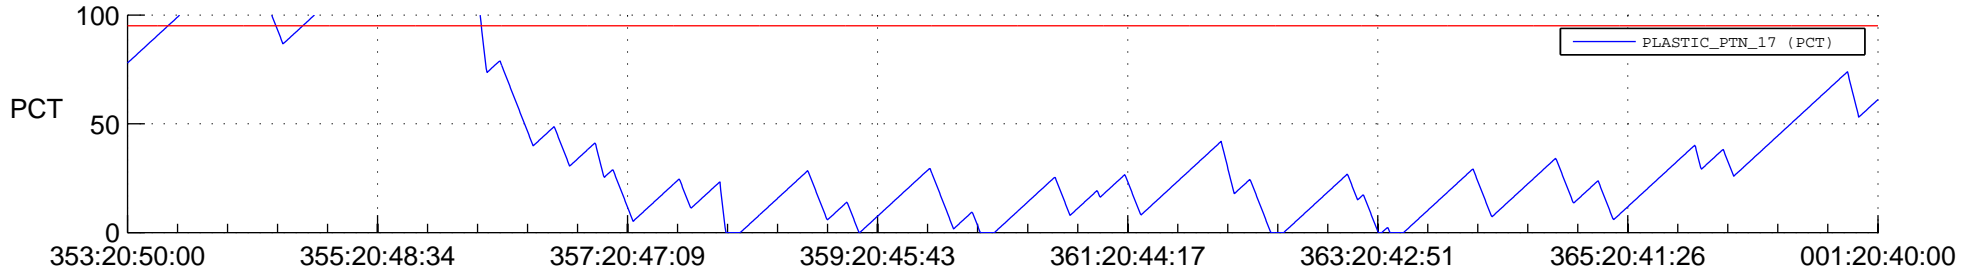

STEREO AHEAD SSR PCT Full Prediction

SWAVES_Percent_Full_Prediction

IMPACT_Percent_Full_Prediction

PLASTIC_Percent_Full_Prediction

Spacecraft_DownLink_Rate

Ground Time (2012:353:20:50:00.000 -2013:001:20:40:00.000)