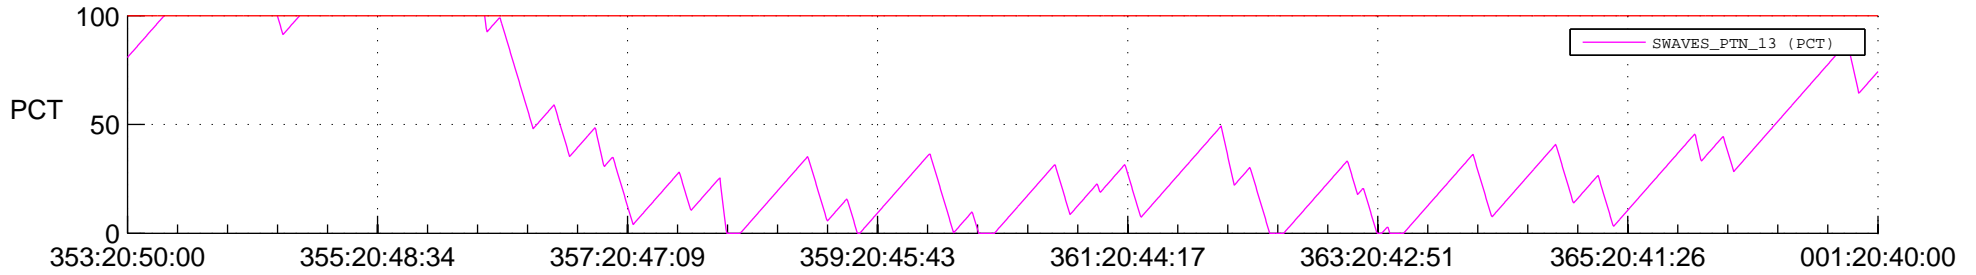

STEREO AHEAD SSR PCT Full Prediction

SWAVES_Percent_Full_Prediction

IMPACT_Percent_Full_Prediction

PLASTIC_Percent_Full_Prediction

Spacecraft_DownLink_Rate

Ground Time (2012:353:20:50:00.000 -2013:001:20:40:00.000)