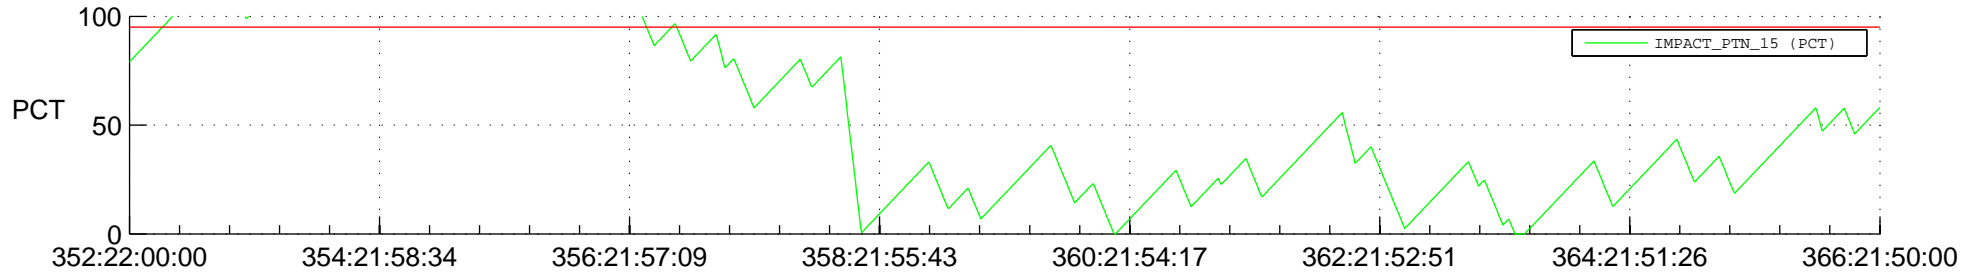

STEREO AHEAD SSR PCT Full Prediction

SWAVES_Percent_Full_Prediction

IMPACT_Percent_Full_Prediction

PLASTIC_Percent_Full_Prediction

Spacecraft_DownLink_Rate

Ground Time (2012:352:22:00:00.000 -2012:366:21:50:00.000)