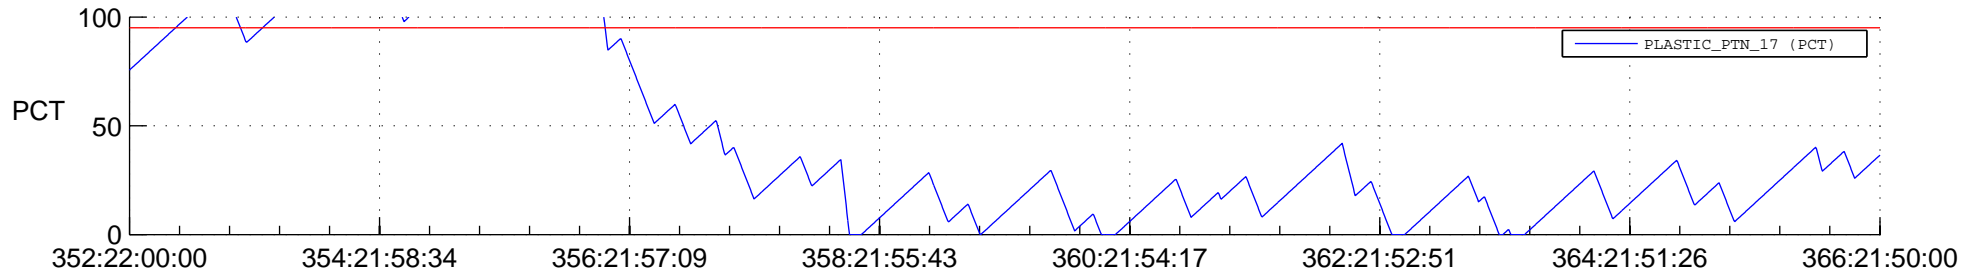

STEREO AHEAD SSR PCT Full Prediction

SWAVES_Percent_Full_Prediction

IMPACT_Percent_Full_Prediction

PLASTIC_Percent_Full_Prediction

Spacecraft_DownLink_Rate

Ground Time (2012:352:22:00:00.000 -2012:366:21:50:00.000)