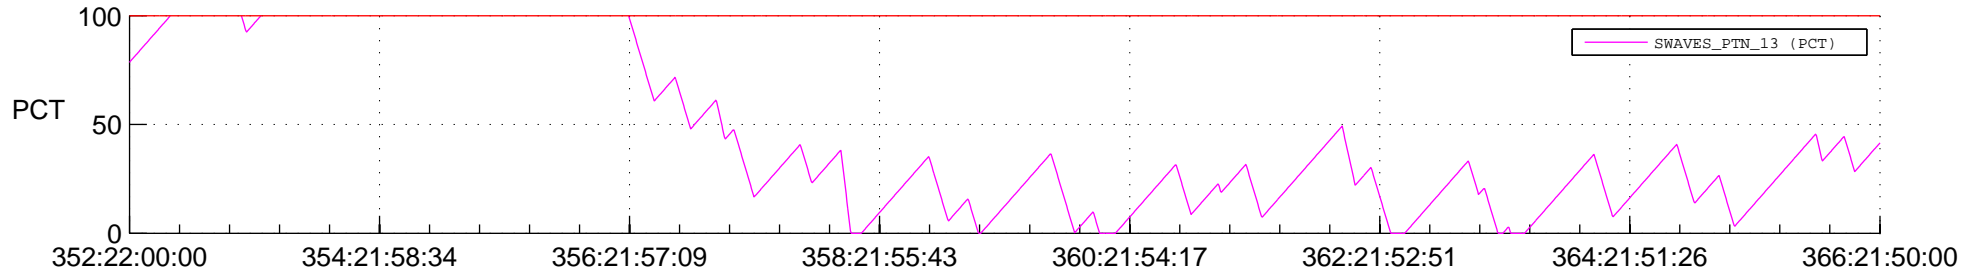

STEREO AHEAD SSR PCT Full Prediction

SWAVES_Percent_Full_Prediction

IMPACT_Percent_Full_Prediction

PLASTIC_Percent_Full_Prediction

Spacecraft_DownLink_Rate

Ground Time (2012:352:22:00:00.000 -2012:366:21:50:00.000)