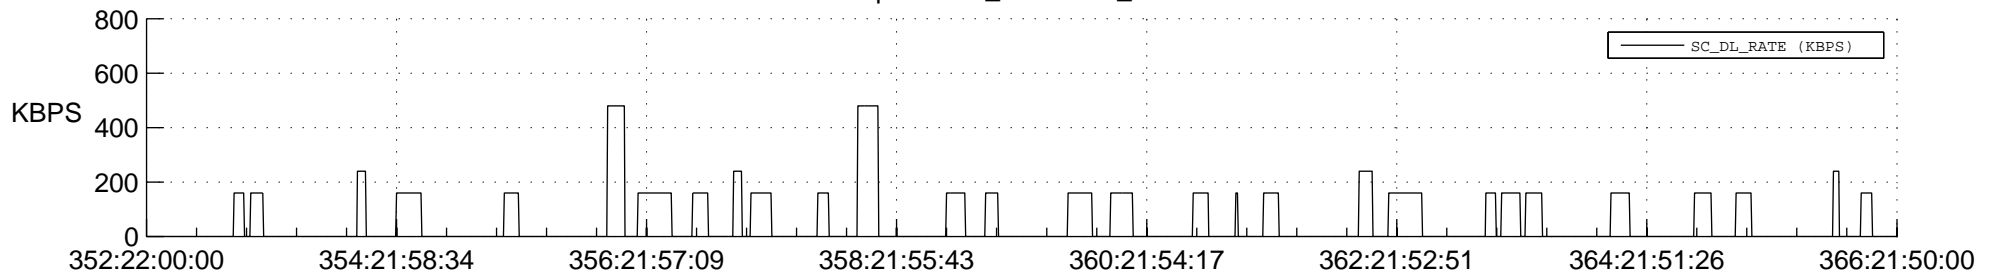

STEREO AHEAD SSR PCT Full Prediction

SWAVES_Percent_Full_Prediction

IMPACT_Percent_Full_Prediction

PLASTIC_Percent_Full_Prediction

Spacecraft_DownLink_Rate

Ground Time (2012:352:22:00:00.000 -2012:366:21:50:00.000)