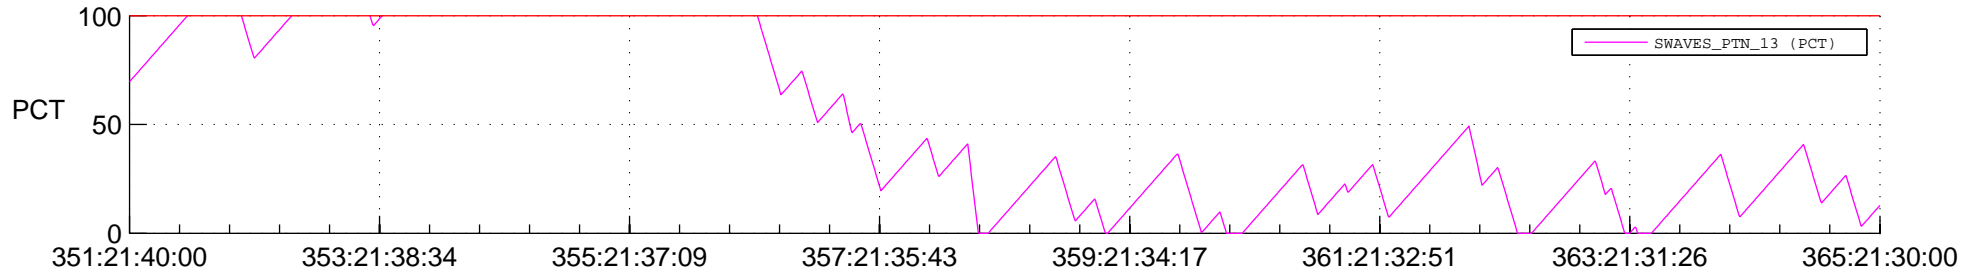

STEREO AHEAD SSR PCT Full Prediction

SWAVES_Percent_Full_Prediction

IMPACT_Percent_Full_Prediction

PLASTIC_Percent_Full_Prediction

Spacecraft_DownLink_Rate

Ground Time (2012:351:21:40:00.000 -2012:365:21:30:00.000)