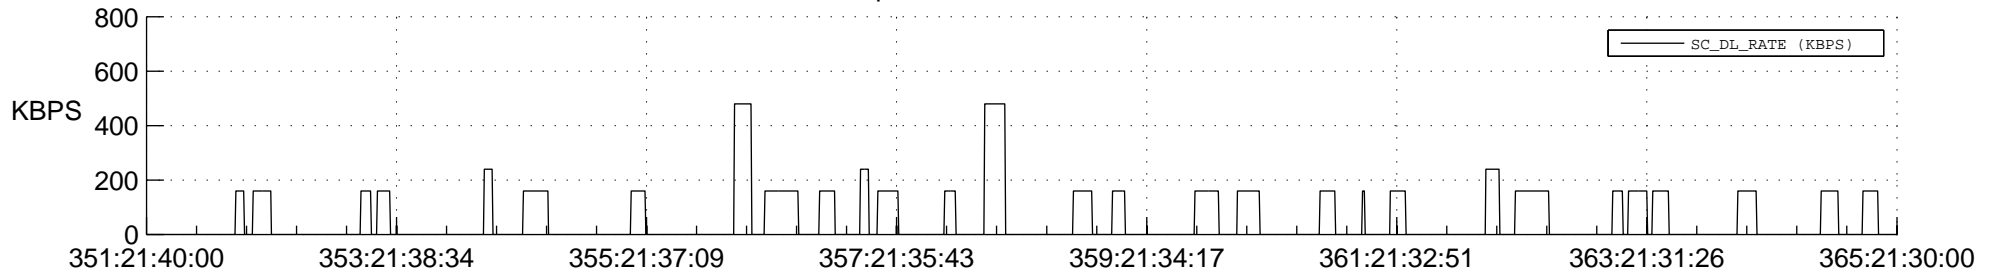

STEREO AHEAD SSR PCT Full Prediction

SWAVES_Percent_Full_Prediction

IMPACT_Percent_Full_Prediction

PLASTIC_Percent_Full_Prediction

Spacecraft_DownLink_Rate

Ground Time (2012:351:21:40:00.000 -2012:365:21:30:00.000)