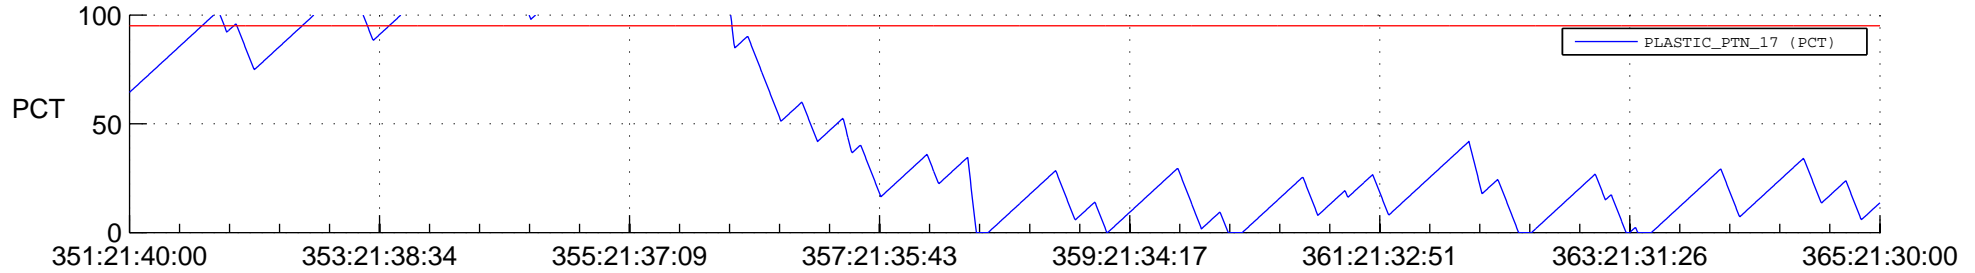

STEREO AHEAD SSR PCT Full Prediction

SWAVES_Percent_Full_Prediction

IMPACT_Percent_Full_Prediction

PLASTIC_Percent_Full_Prediction

Spacecraft_DownLink_Rate

Ground Time (2012:351:21:40:00.000 -2012:365:21:30:00.000)