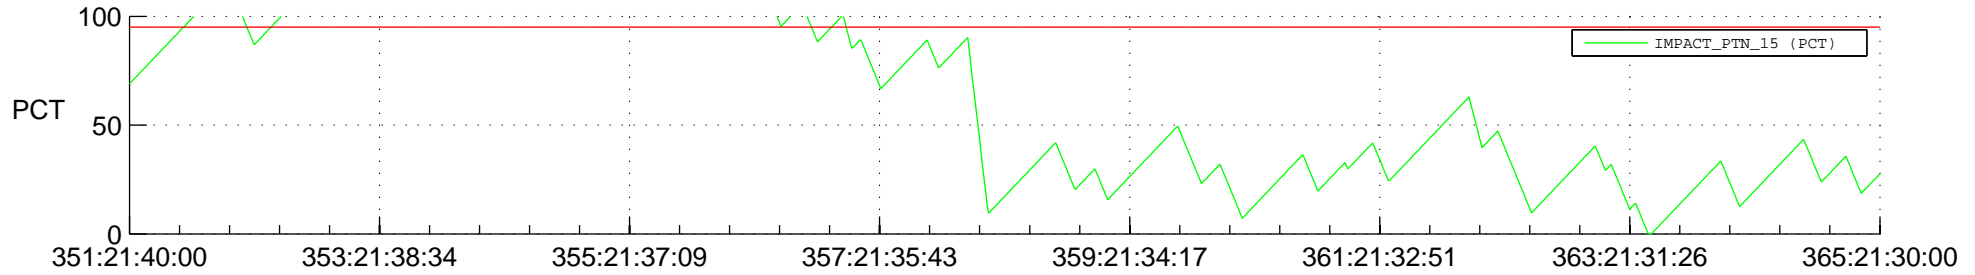

STEREO AHEAD SSR PCT Full Prediction

SWAVES_Percent_Full_Prediction

IMPACT_Percent_Full_Prediction

PLASTIC_Percent_Full_Prediction

Spacecraft_DownLink_Rate

Ground Time (2012:351:21:40:00.000 -2012:365:21:30:00.000)