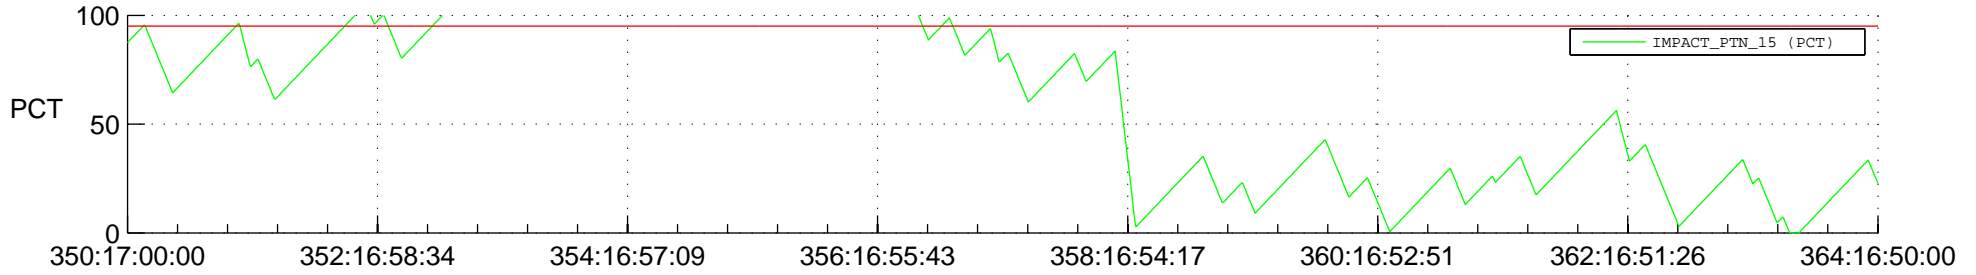

STEREO AHEAD SSR PCT Full Prediction

SWAVES_Percent_Full_Prediction

IMPACT_Percent_Full_Prediction

PLASTIC_Percent_Full_Prediction

Spacecraft_DownLink_Rate