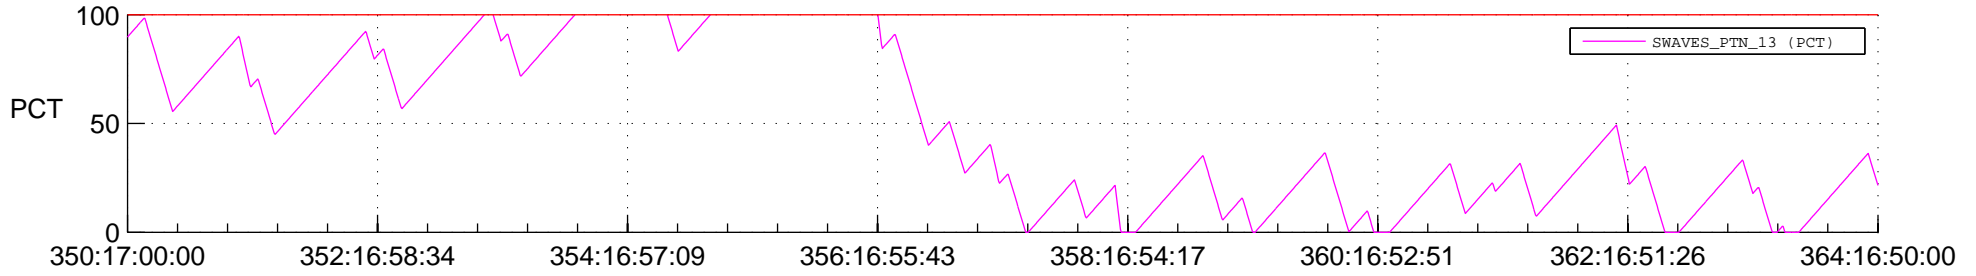

STEREO AHEAD SSR PCT Full Prediction

SWAVES_Percent_Full_Prediction

IMPACT_Percent_Full_Prediction

PLASTIC_Percent_Full_Prediction

Spacecraft_DownLink_Rate