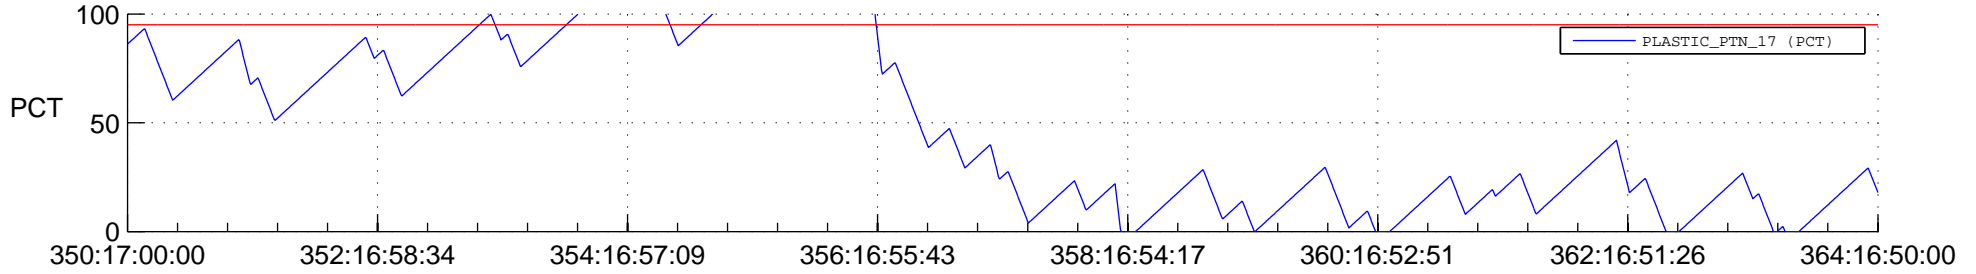

STEREO AHEAD SSR PCT Full Prediction

SWAVES_Percent_Full_Prediction

IMPACT_Percent_Full_Prediction

PLASTIC_Percent_Full_Prediction

Spacecraft_DownLink_Rate