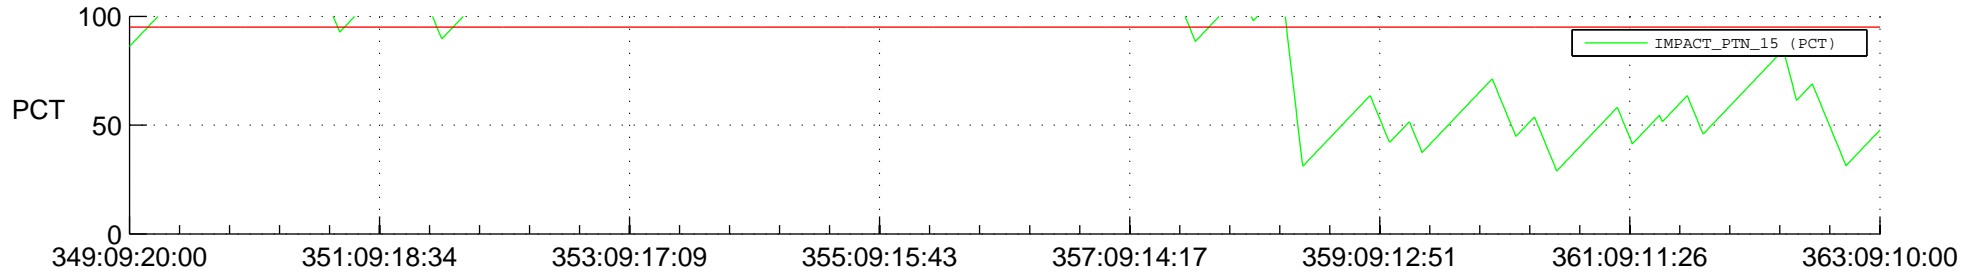

STEREO AHEAD SSR PCT Full Prediction

SWAVES_Percent_Full_Prediction

IMPACT_Percent_Full_Prediction

PLASTIC_Percent_Full_Prediction

Spacecraft_DownLink_Rate

Ground Time (2012:349:09:20:00.000 -2012:363:09:10:00.000)