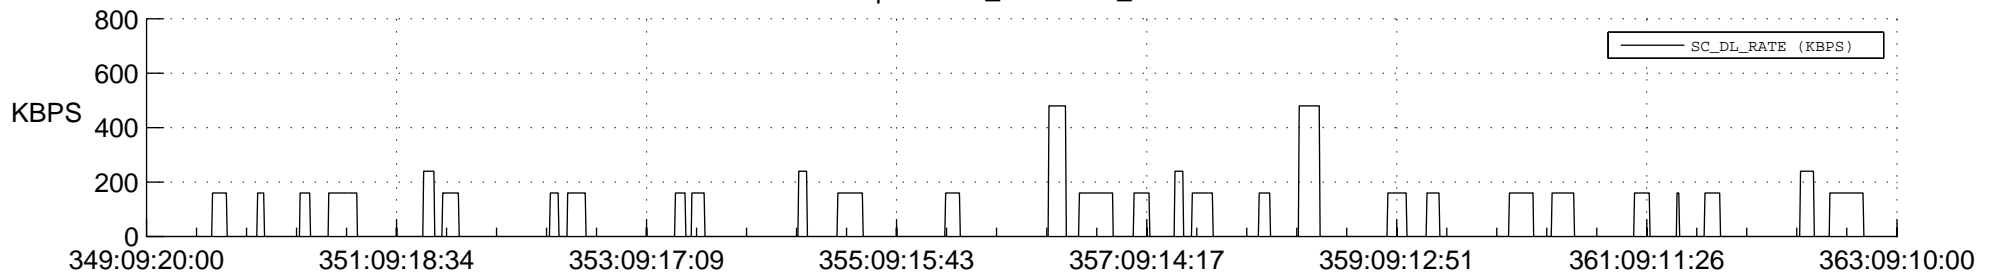

STEREO AHEAD SSR PCT Full Prediction

SWAVES_Percent_Full_Prediction

IMPACT_Percent_Full_Prediction

PLASTIC_Percent_Full_Prediction

Spacecraft_DownLink_Rate

Ground Time (2012:349:09:20:00.000 -2012:363:09:10:00.000)