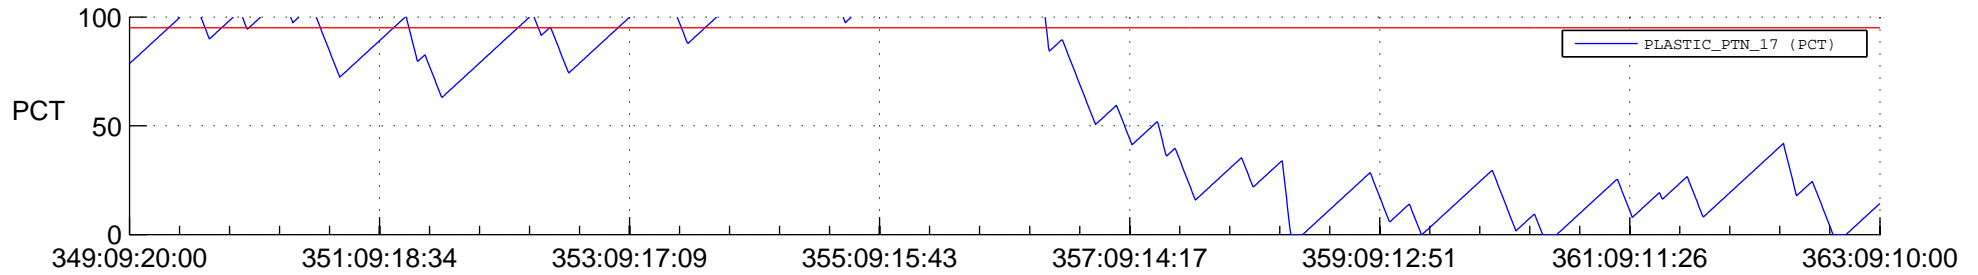

STEREO AHEAD SSR PCT Full Prediction

SWAVES_Percent_Full_Prediction

IMPACT_Percent_Full_Prediction

PLASTIC_Percent_Full_Prediction

Spacecraft_DownLink_Rate

Ground Time (2012:349:09:20:00.000 -2012:363:09:10:00.000)