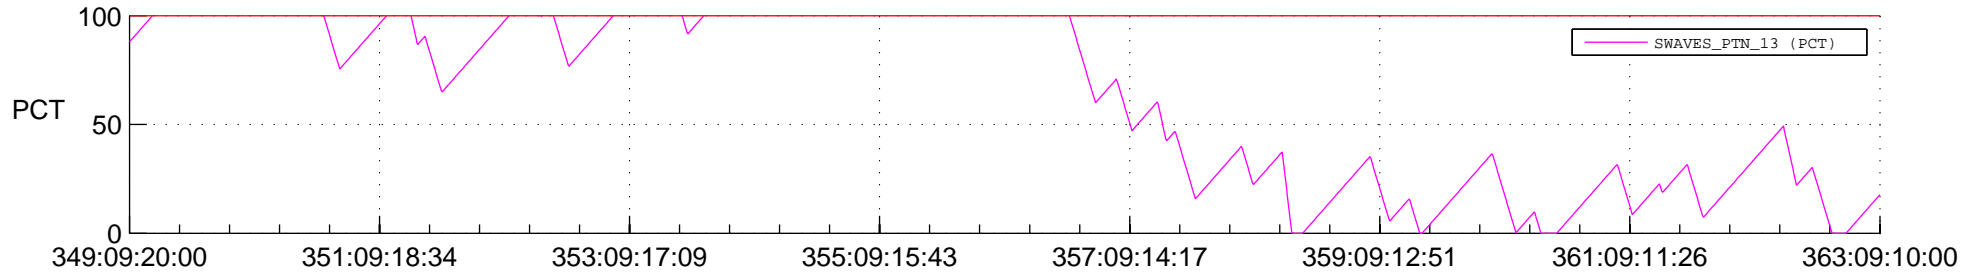

STEREO AHEAD SSR PCT Full Prediction

SWAVES_Percent_Full_Prediction

IMPACT_Percent_Full_Prediction

PLASTIC_Percent_Full_Prediction

Spacecraft_DownLink_Rate

Ground Time (2012:349:09:20:00.000 -2012:363:09:10:00.000)