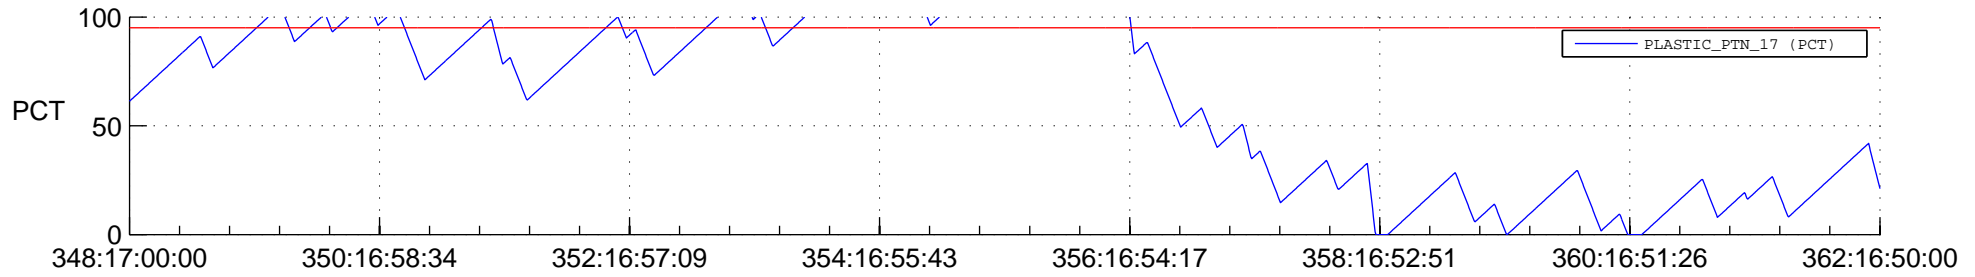

STEREO AHEAD SSR PCT Full Prediction

SWAVES_Percent_Full_Prediction

IMPACT_Percent_Full_Prediction

PLASTIC_Percent_Full_Prediction

Spacecraft_DownLink_Rate