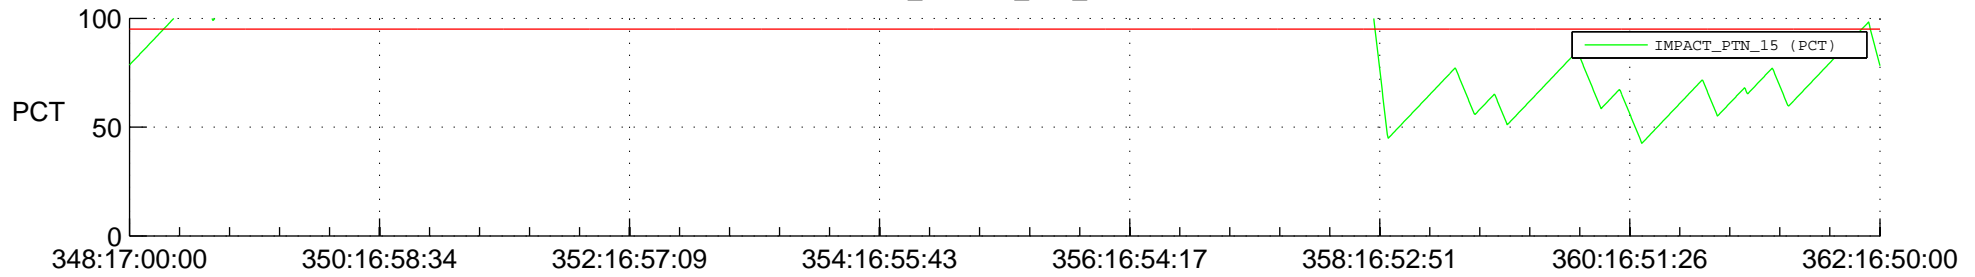

STEREO AHEAD SSR PCT Full Prediction

SWAVES_Percent_Full_Prediction

IMPACT_Percent_Full_Prediction

PLASTIC_Percent_Full_Prediction

Spacecraft_DownLink_Rate