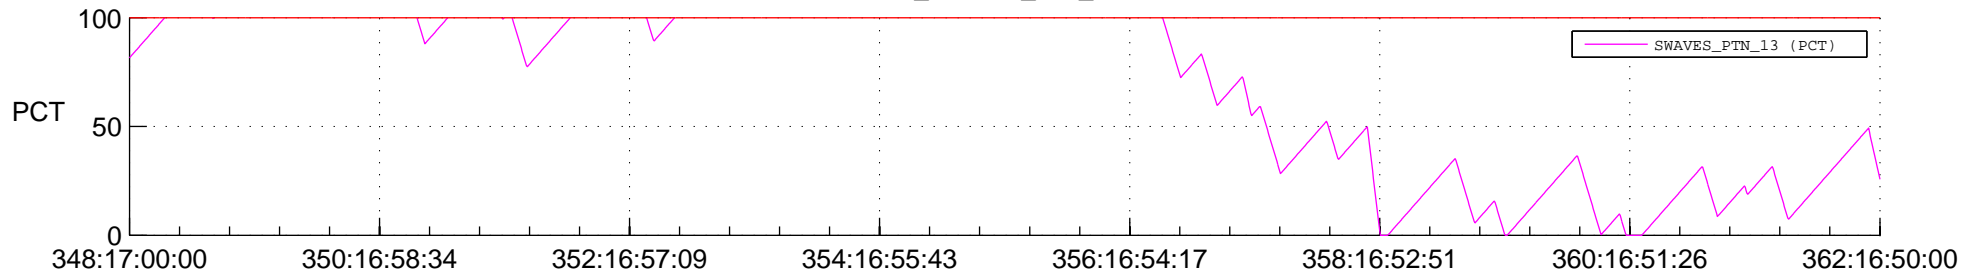

STEREO AHEAD SSR PCT Full Prediction

SWAVES_Percent_Full_Prediction

IMPACT_Percent_Full_Prediction

PLASTIC_Percent_Full_Prediction

Spacecraft_DownLink_Rate