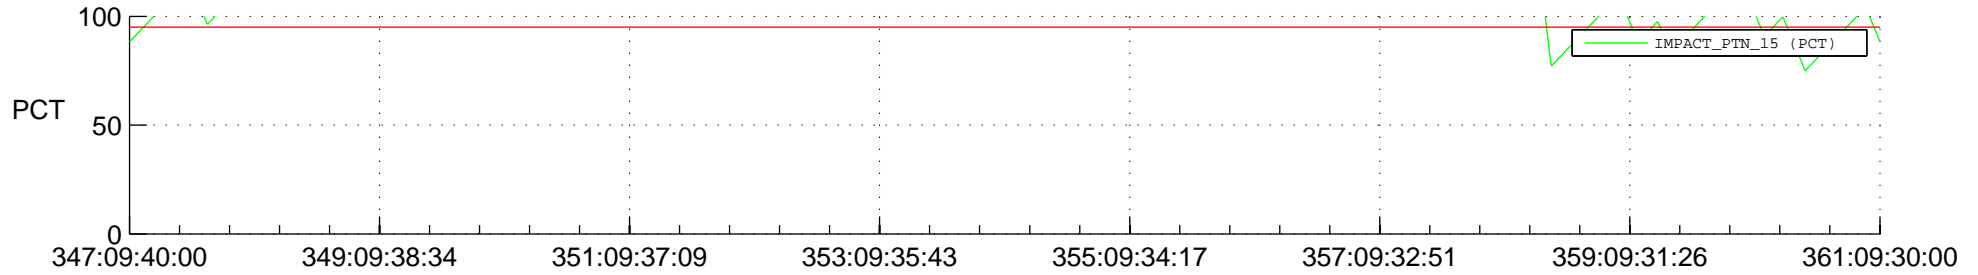

STEREO AHEAD SSR PCT Full Prediction

SWAVES_Percent_Full_Prediction

IMPACT_Percent_Full_Prediction

PLASTIC_Percent_Full_Prediction

Spacecraft_DownLink_Rate

Ground Time (2012:347:09:40:00.000 -2012:361:09:30:00.000)