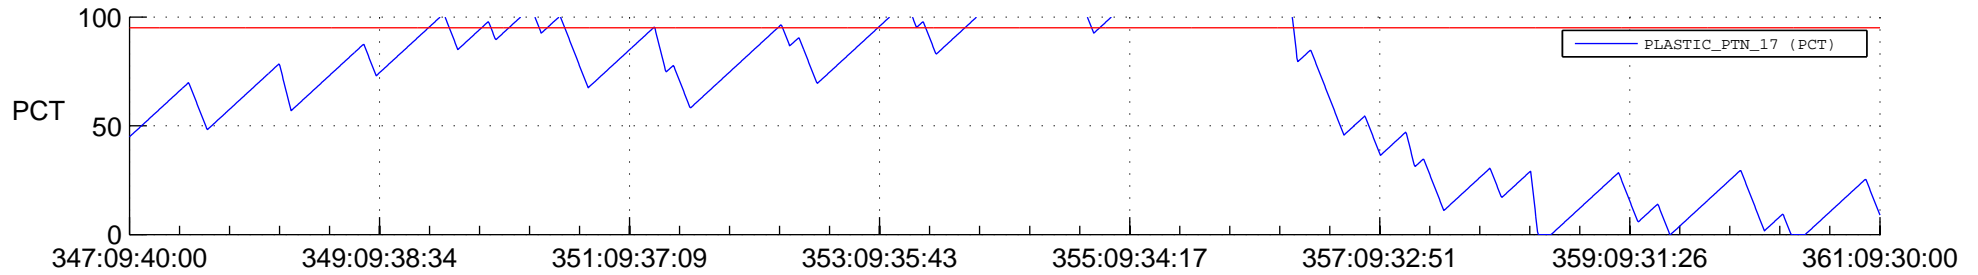

STEREO AHEAD SSR PCT Full Prediction

SWAVES_Percent_Full_Prediction

IMPACT_Percent_Full_Prediction

PLASTIC_Percent_Full_Prediction

Spacecraft_DownLink_Rate

Ground Time (2012:347:09:40:00.000 -2012:361:09:30:00.000)