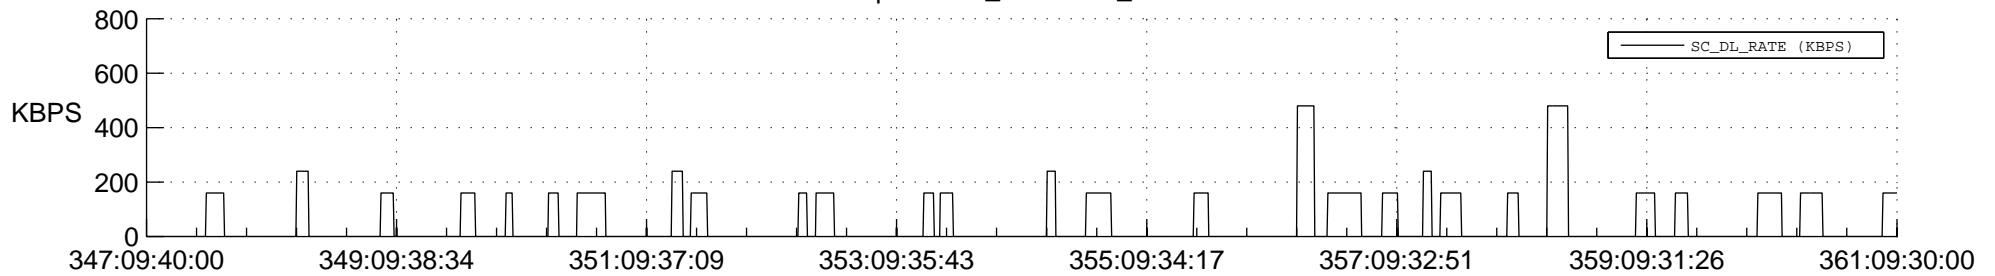

STEREO AHEAD SSR PCT Full Prediction

SWAVES_Percent_Full_Prediction

IMPACT_Percent_Full_Prediction

PLASTIC_Percent_Full_Prediction

Spacecraft_DownLink_Rate

Ground Time (2012:347:09:40:00.000 -2012:361:09:30:00.000)