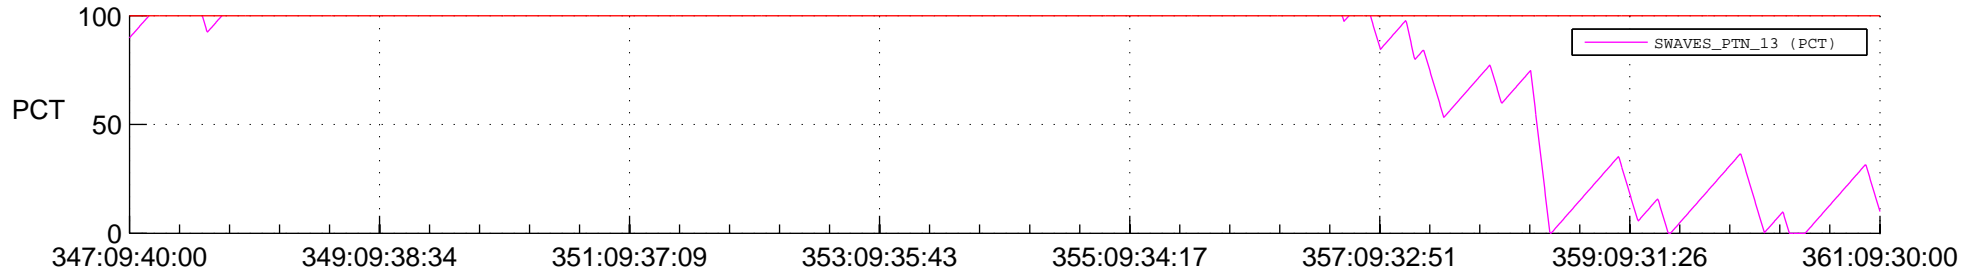

STEREO AHEAD SSR PCT Full Prediction

SWAVES_Percent_Full_Prediction

IMPACT_Percent_Full_Prediction

PLASTIC_Percent_Full_Prediction

Spacecraft_DownLink_Rate

Ground Time (2012:347:09:40:00.000 -2012:361:09:30:00.000)