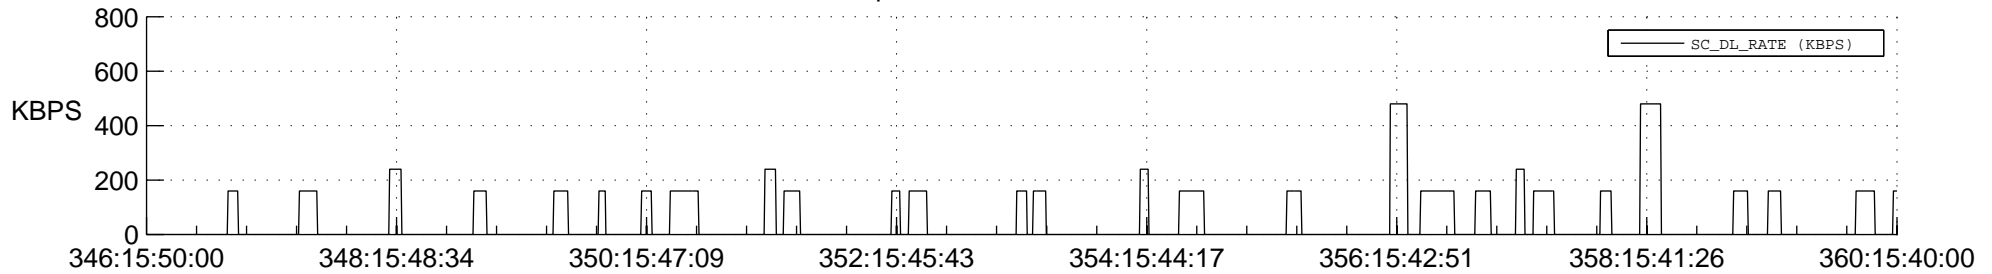

STEREO AHEAD SSR PCT Full Prediction

SWAVES_Percent_Full_Prediction

IMPACT_Percent_Full_Prediction

PLASTIC_Percent_Full_Prediction

Spacecraft_DownLink_Rate

Ground Time (2012:346:15:50:00.000 -2012:360:15:40:00.000)