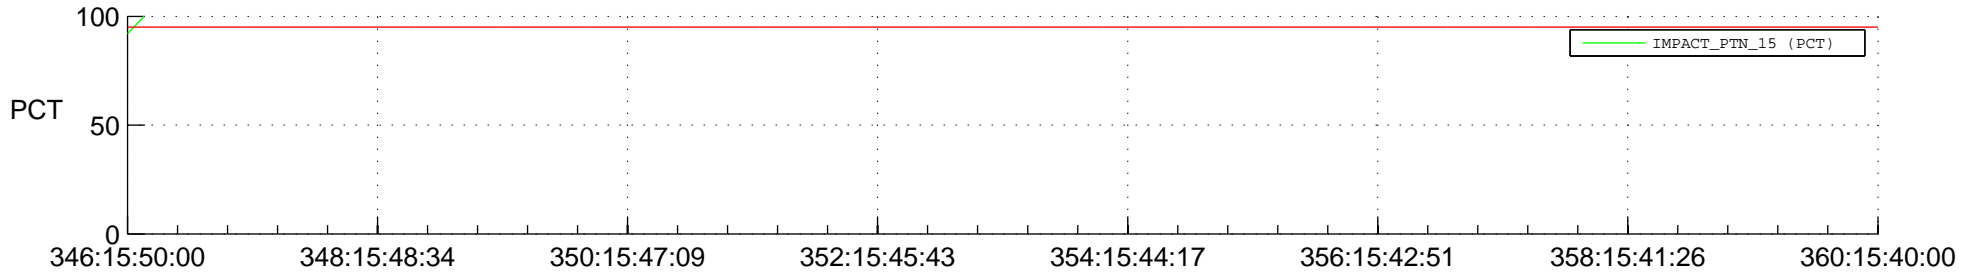

STEREO AHEAD SSR PCT Full Prediction

SWAVES_Percent_Full_Prediction

IMPACT_Percent_Full_Prediction

PLASTIC_Percent_Full_Prediction

Spacecraft_DownLink_Rate

Ground Time (2012:346:15:50:00.000 -2012:360:15:40:00.000)