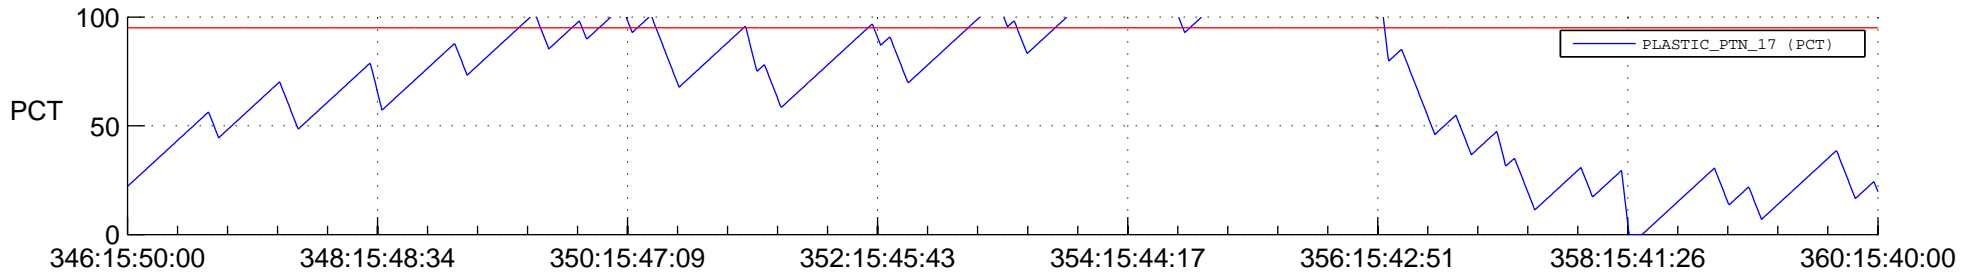

STEREO AHEAD SSR PCT Full Prediction

SWAVES_Percent_Full_Prediction

IMPACT_Percent_Full_Prediction

PLASTIC_Percent_Full_Prediction

Spacecraft_DownLink_Rate

Ground Time (2012:346:15:50:00.000 -2012:360:15:40:00.000)