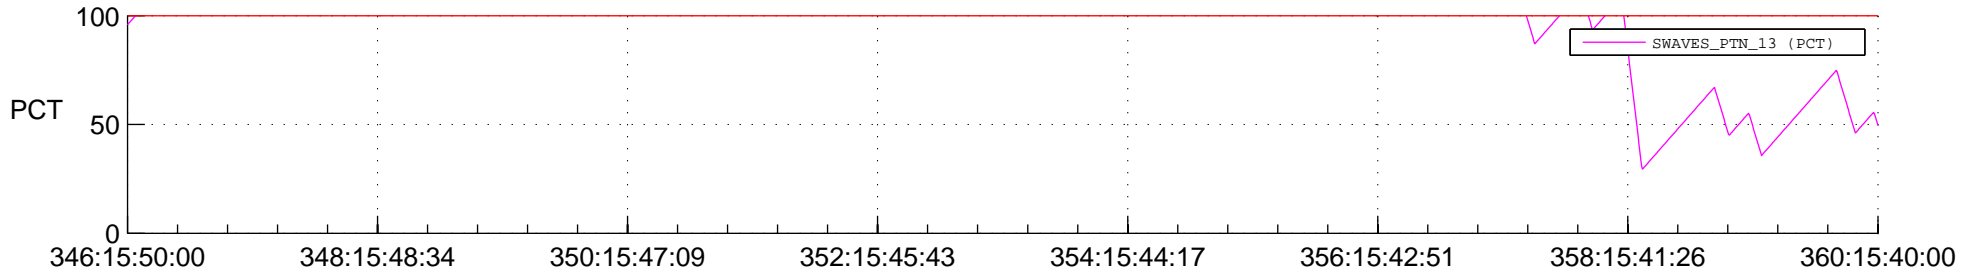

STEREO AHEAD SSR PCT Full Prediction

SWAVES_Percent_Full_Prediction

IMPACT_Percent_Full_Prediction

PLASTIC_Percent_Full_Prediction

Spacecraft_DownLink_Rate

Ground Time (2012:346:15:50:00.000 -2012:360:15:40:00.000)