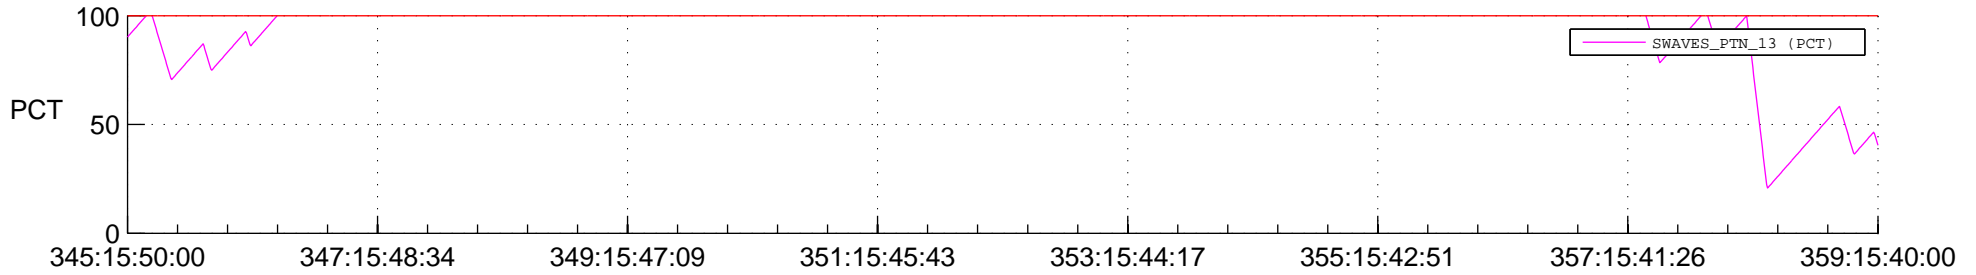

STEREO AHEAD SSR PCT Full Prediction

SWAVES_Percent_Full_Prediction

IMPACT_Percent_Full_Prediction

PLASTIC_Percent_Full_Prediction

Spacecraft_DownLink_Rate

Ground Time (2012:345:15:50:00.000 -2012:359:15:40:00.000)