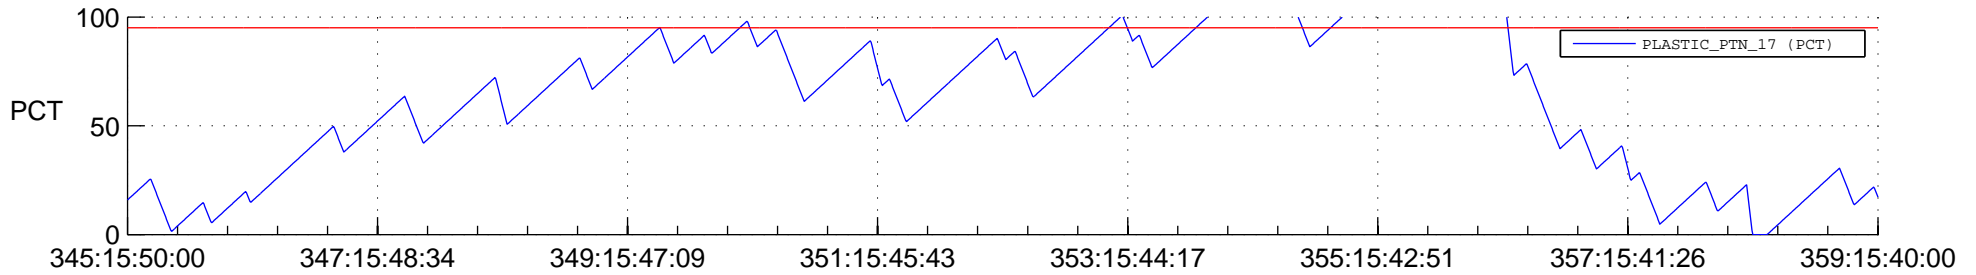

STEREO AHEAD SSR PCT Full Prediction

SWAVES_Percent_Full_Prediction

IMPACT_Percent_Full_Prediction

PLASTIC_Percent_Full_Prediction

Spacecraft_DownLink_Rate

Ground Time (2012:345:15:50:00.000 -2012:359:15:40:00.000)