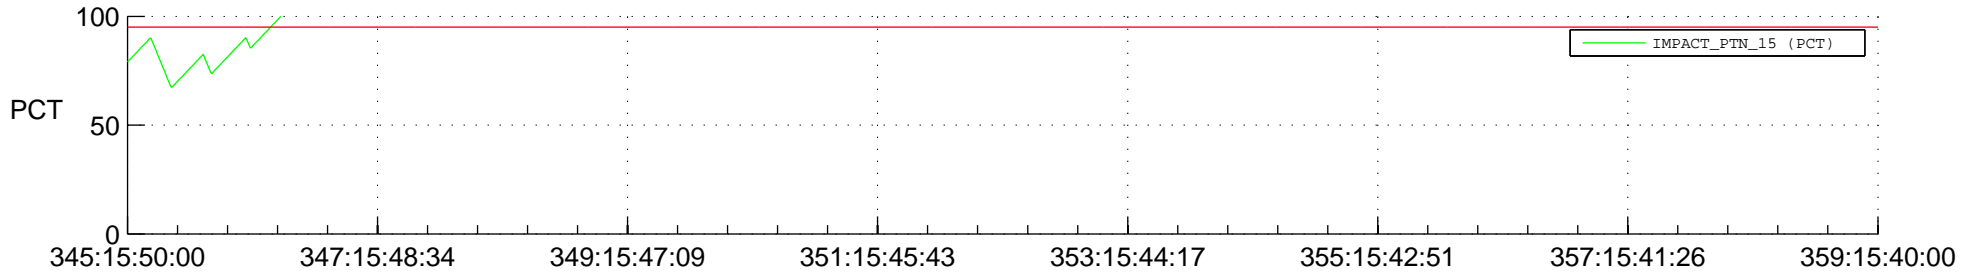

STEREO AHEAD SSR PCT Full Prediction

SWAVES_Percent_Full_Prediction

IMPACT_Percent_Full_Prediction

PLASTIC_Percent_Full_Prediction

Spacecraft_DownLink_Rate

Ground Time (2012:345:15:50:00.000 -2012:359:15:40:00.000)