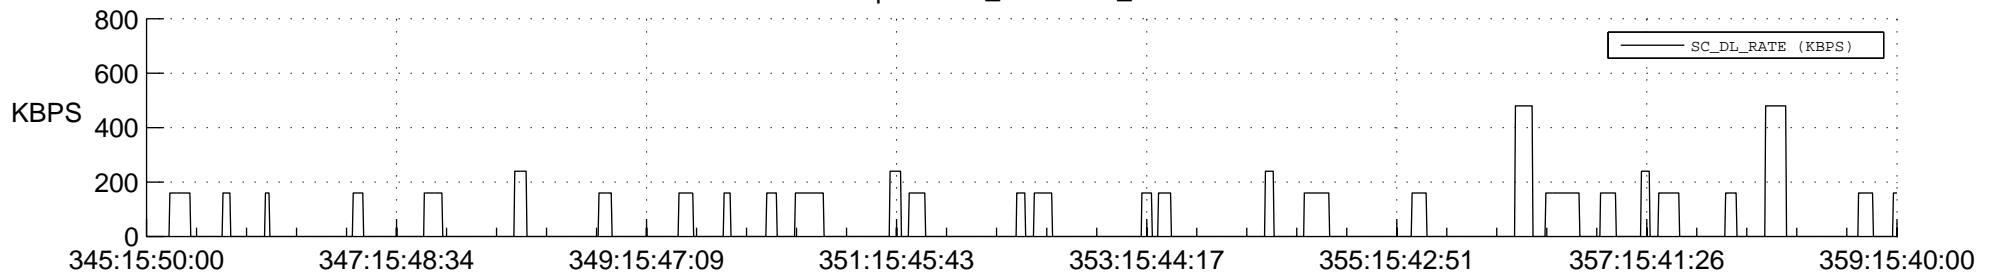

STEREO AHEAD SSR PCT Full Prediction

SWAVES_Percent_Full_Prediction

IMPACT_Percent_Full_Prediction

PLASTIC_Percent_Full_Prediction

Spacecraft_DownLink_Rate

Ground Time (2012:345:15:50:00.000 -2012:359:15:40:00.000)