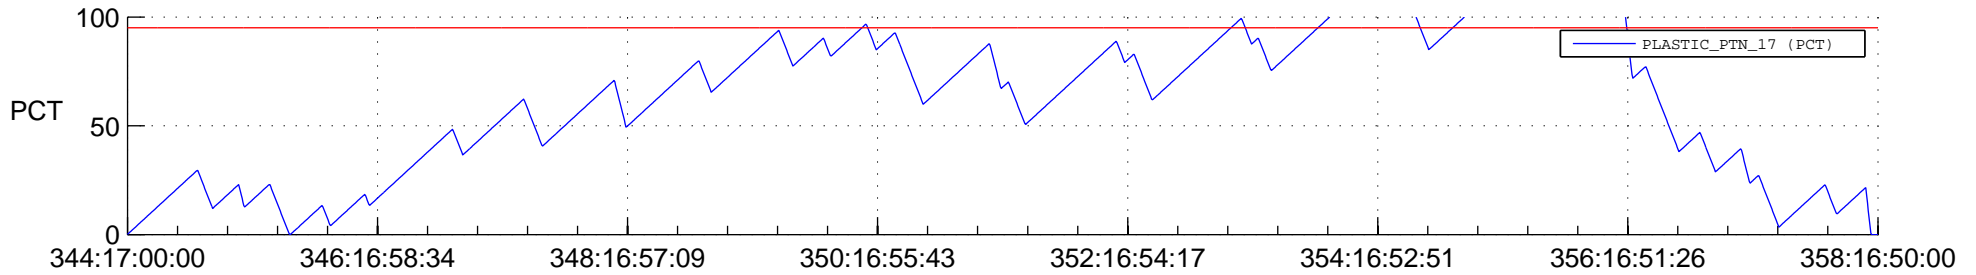

STEREO AHEAD SSR PCT Full Prediction

SWAVES_Percent_Full_Prediction

IMPACT_Percent_Full_Prediction

PLASTIC_Percent_Full_Prediction

Spacecraft_DownLink_Rate