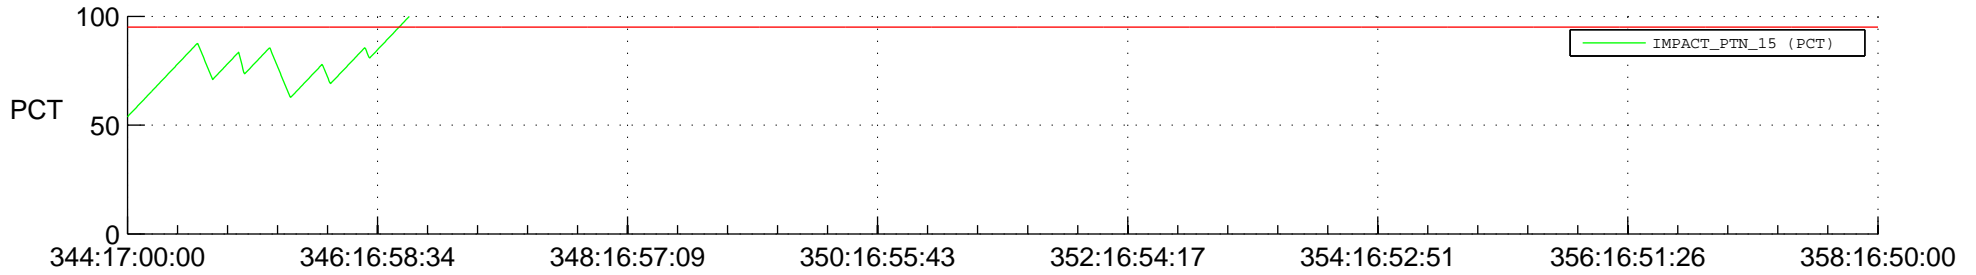

STEREO AHEAD SSR PCT Full Prediction

SWAVES_Percent_Full_Prediction

IMPACT_Percent_Full_Prediction

PLASTIC_Percent_Full_Prediction

Spacecraft_DownLink_Rate