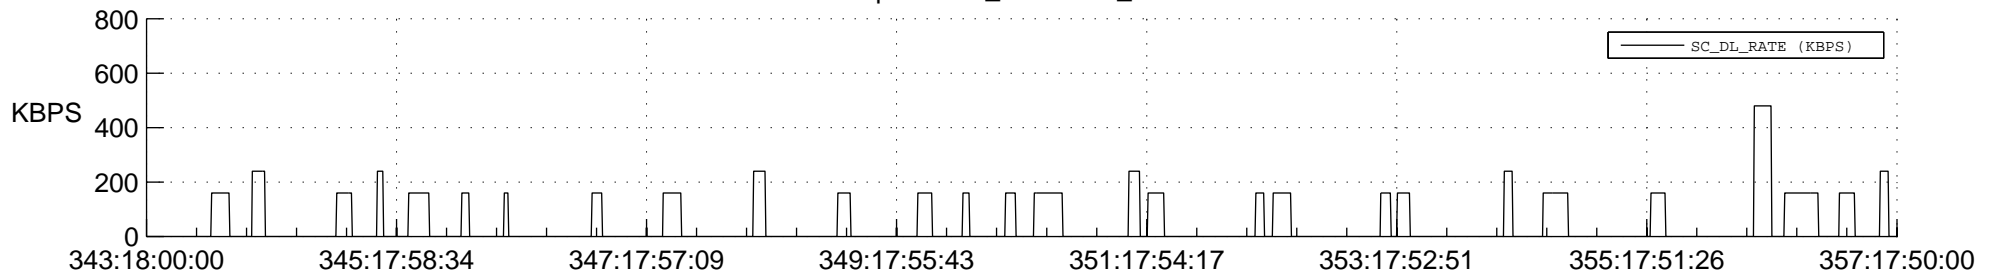

## Spacecraft\_DownLink\_Rate

Ground Time (2012:343:18:00:00.000 -2012:357:17:50:00.000)