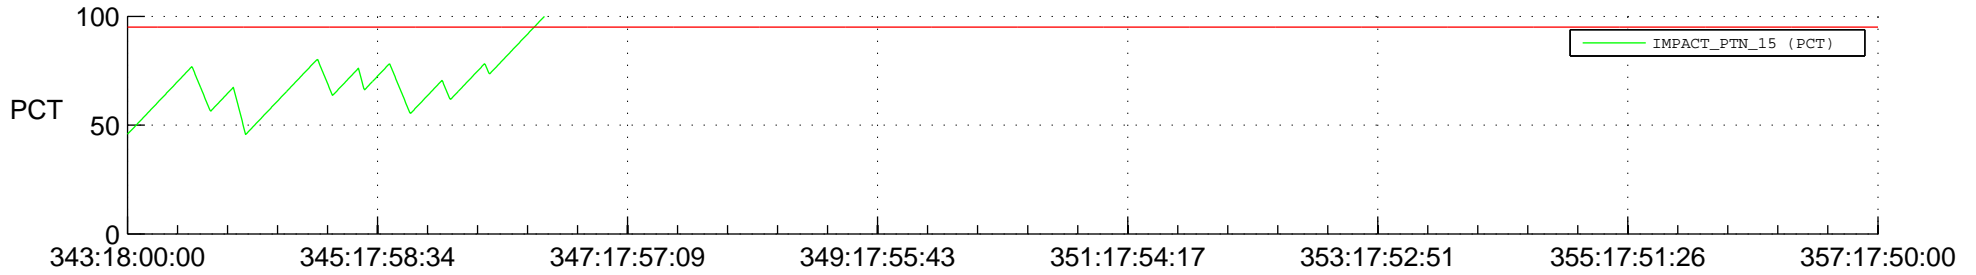

IMPACT_Percent_Full_Prediction