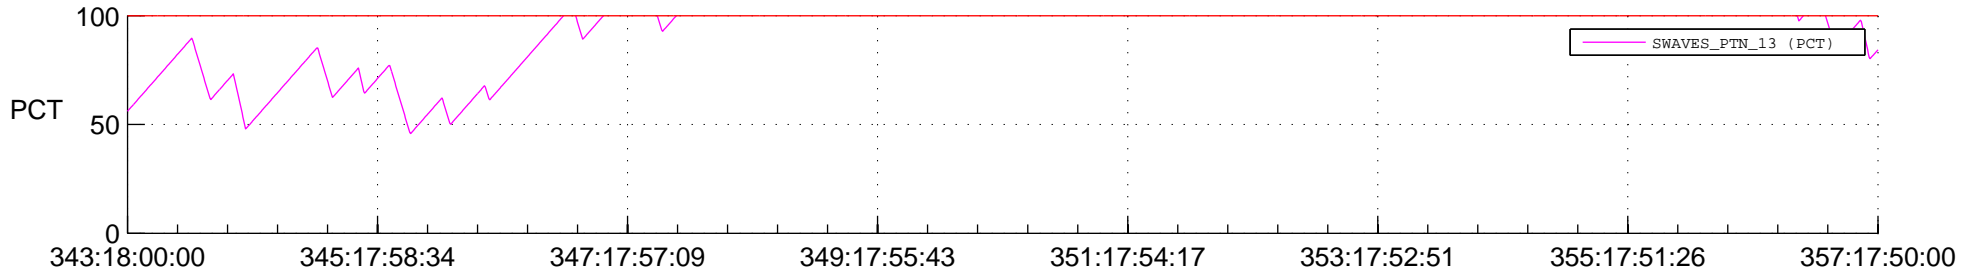

## SWAVES\_Percent\_Full\_Prediction

## Spacecraft\_DownLink\_Rate

Ground Time (2012:343:18:00:00.000 -2012:357:17:50:00.000)