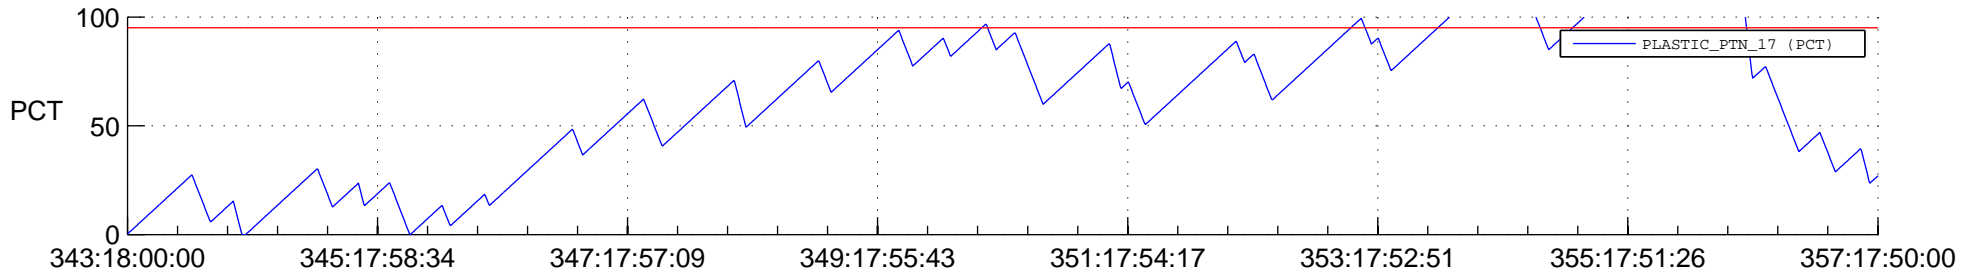

# STEREO AHEAD SSR PCT Full Prediction

## SWAVES\_Percent\_Full\_Prediction

## Spacecraft\_DownLink\_Rate

Ground Time (2012:343:18:00:00.000 -2012:357:17:50:00.000)