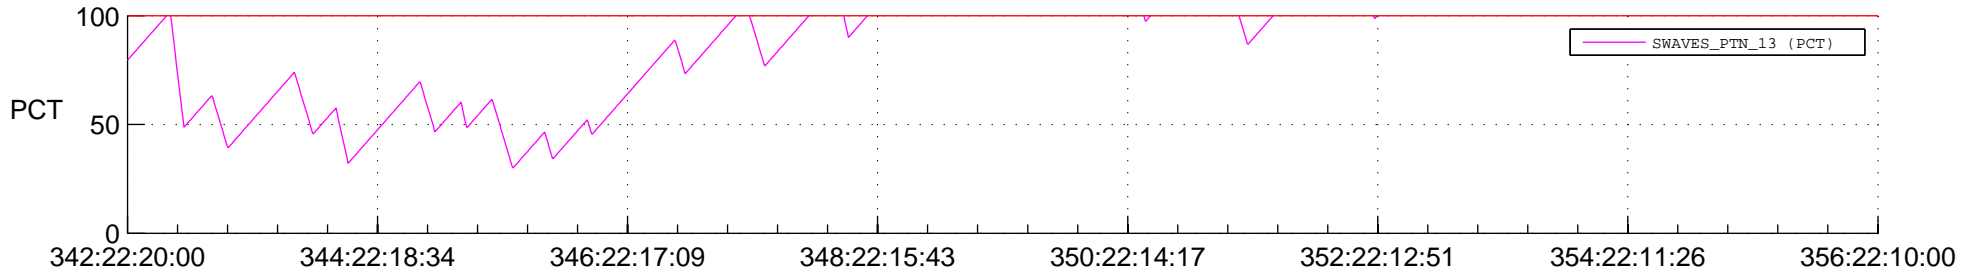

STEREO AHEAD SSR PCT Full Prediction

SWAVES_Percent_Full_Prediction

IMPACT_Percent_Full_Prediction

PLASTIC_Percent_Full_Prediction

Spacecraft_DownLink_Rate

Ground Time (2012:342:22:20:00.000 -2012:356:22:10:00.000)