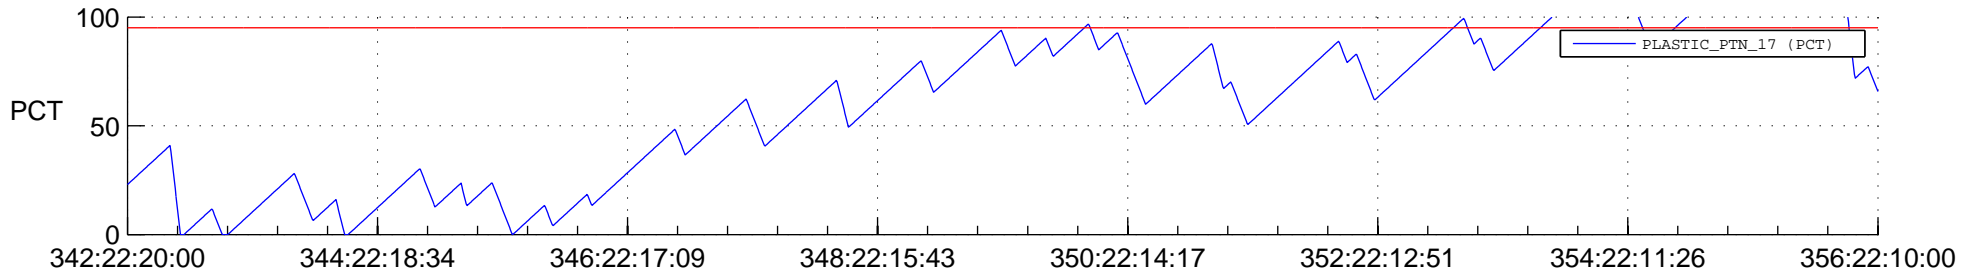

STEREO AHEAD SSR PCT Full Prediction

SWAVES_Percent_Full_Prediction

IMPACT_Percent_Full_Prediction

PLASTIC_Percent_Full_Prediction

Spacecraft_DownLink_Rate

Ground Time (2012:342:22:20:00.000 -2012:356:22:10:00.000)