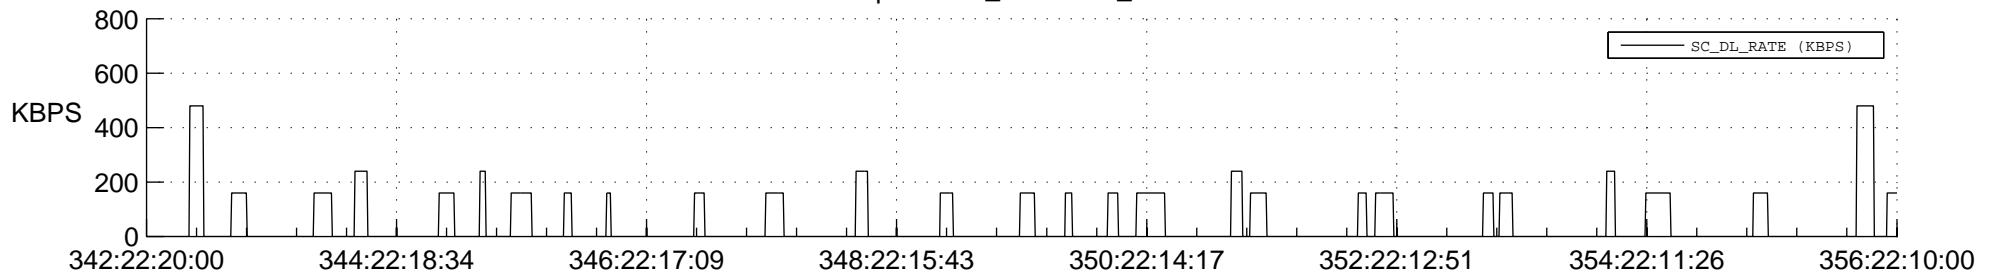

STEREO AHEAD SSR PCT Full Prediction

SWAVES_Percent_Full_Prediction

IMPACT_Percent_Full_Prediction

PLASTIC_Percent_Full_Prediction

Spacecraft_DownLink_Rate

Ground Time (2012:342:22:20:00.000 -2012:356:22:10:00.000)