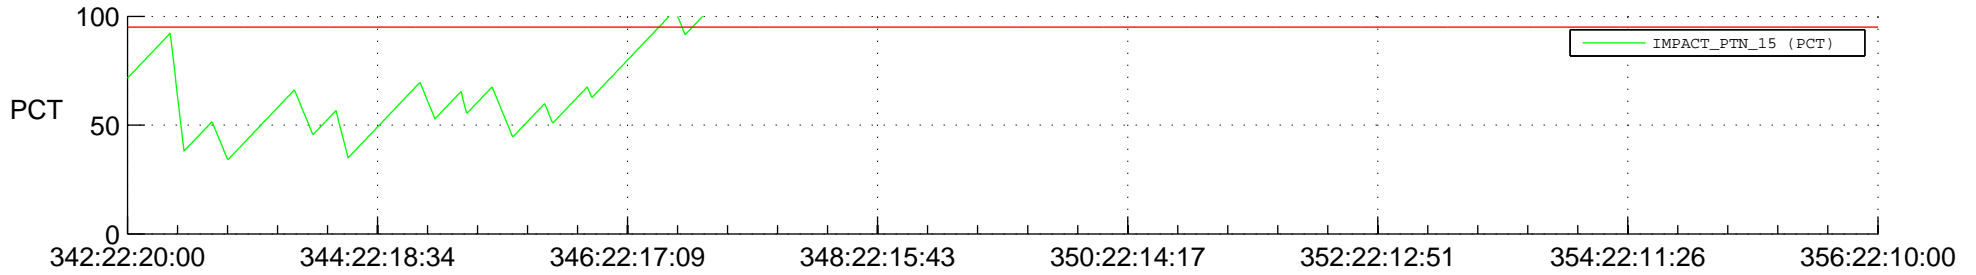

STEREO AHEAD SSR PCT Full Prediction

SWAVES_Percent_Full_Prediction

IMPACT_Percent_Full_Prediction

PLASTIC_Percent_Full_Prediction

Spacecraft_DownLink_Rate

Ground Time (2012:342:22:20:00.000 -2012:356:22:10:00.000)