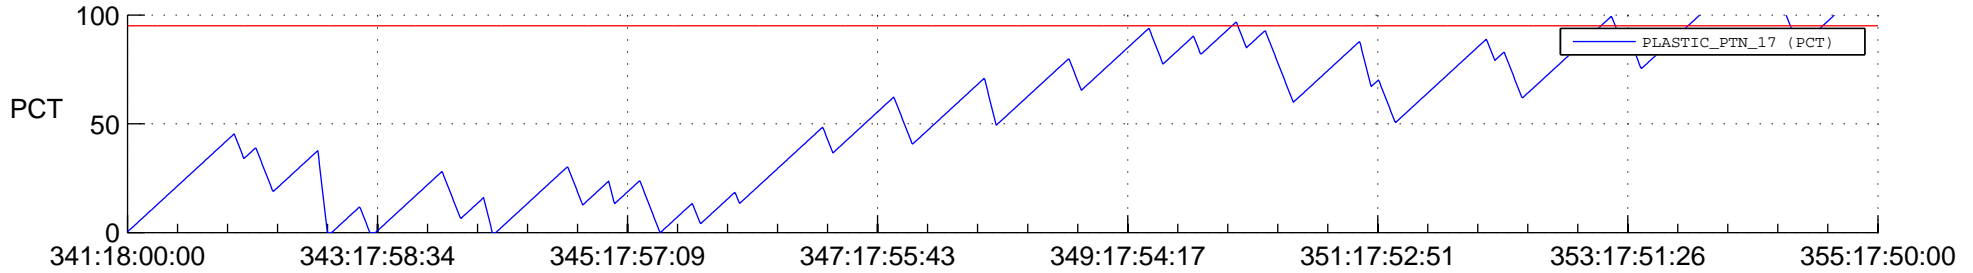

STEREO AHEAD SSR PCT Full Prediction

SWAVES_Percent_Full_Prediction

IMPACT_Percent_Full_Prediction

PLASTIC_Percent_Full_Prediction

Spacecraft_DownLink_Rate

Ground Time (2012:341:18:00:00.000 -2012:355:17:50:00.000)