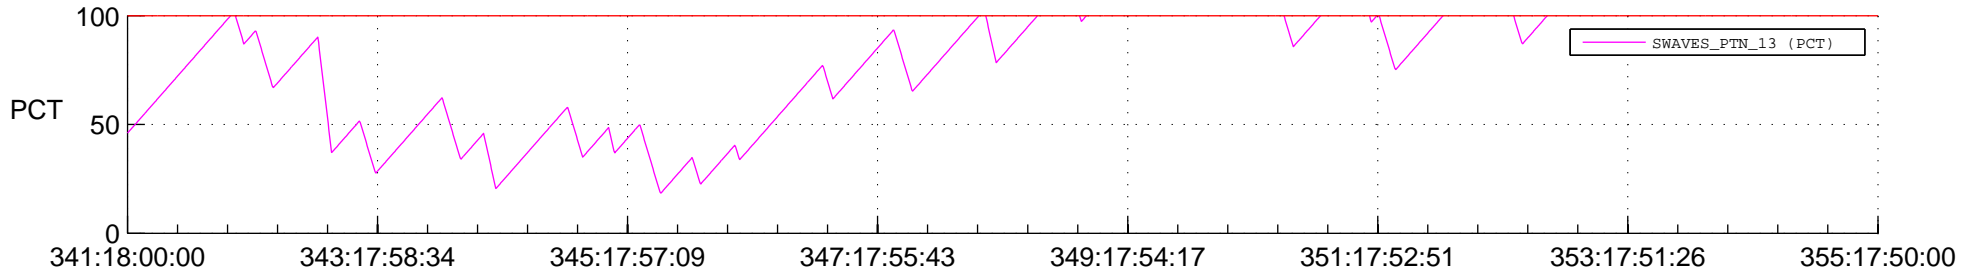

STEREO AHEAD SSR PCT Full Prediction

SWAVES_Percent_Full_Prediction

IMPACT_Percent_Full_Prediction

PLASTIC_Percent_Full_Prediction

Spacecraft_DownLink_Rate

Ground Time (2012:341:18:00:00.000 -2012:355:17:50:00.000)