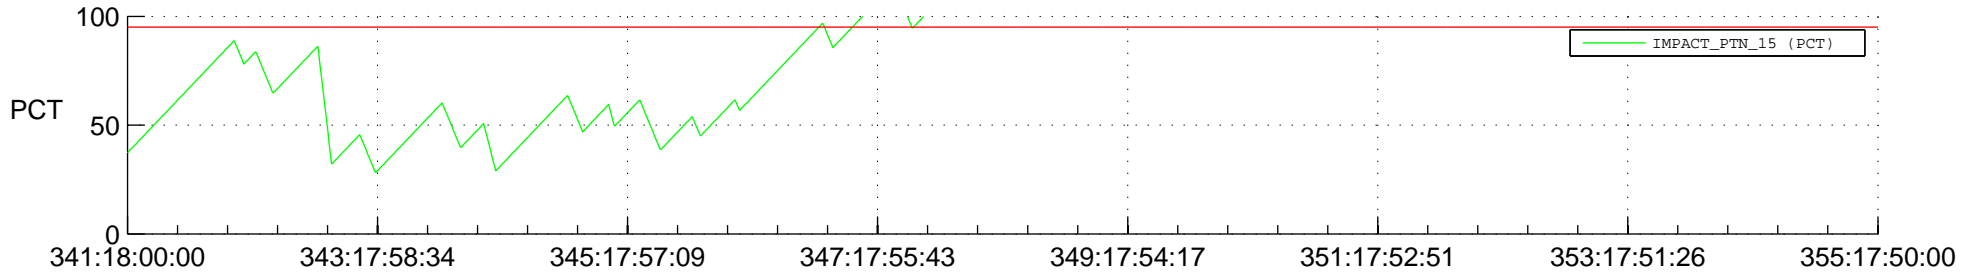

STEREO AHEAD SSR PCT Full Prediction

SWAVES_Percent_Full_Prediction

IMPACT_Percent_Full_Prediction

PLASTIC_Percent_Full_Prediction

Spacecraft_DownLink_Rate

Ground Time (2012:341:18:00:00.000 -2012:355:17:50:00.000)