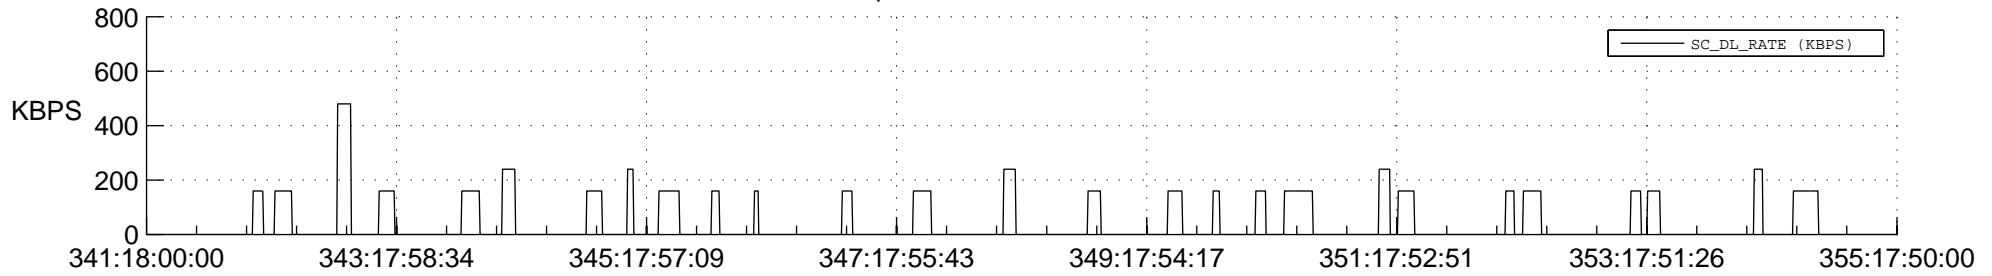

STEREO AHEAD SSR PCT Full Prediction

SWAVES_Percent_Full_Prediction

IMPACT_Percent_Full_Prediction

PLASTIC_Percent_Full_Prediction

Spacecraft_DownLink_Rate

Ground Time (2012:341:18:00:00.000 -2012:355:17:50:00.000)