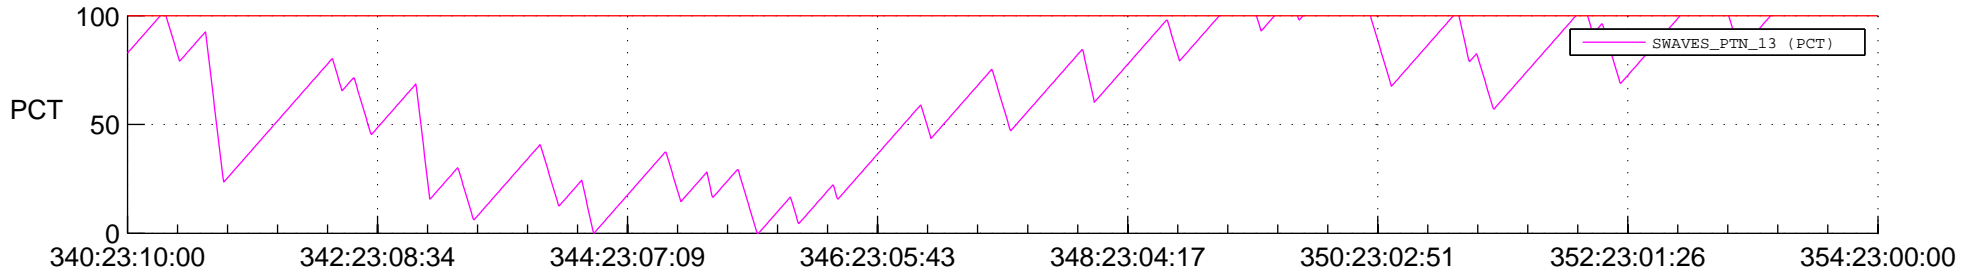

## SWAVES\_Percent\_Full\_Prediction

## Spacecraft\_DownLink\_Rate

Ground Time (2012:340:23:10:00.000 -2012:354:23:00:00.000)