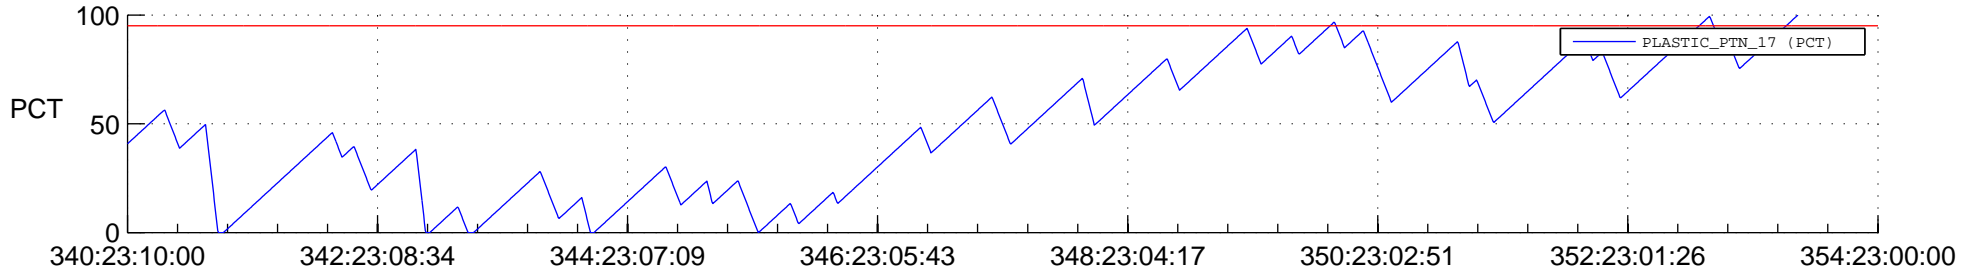

## SWAVES\_Percent\_Full\_Prediction

## Spacecraft\_DownLink\_Rate

Ground Time (2012:340:23:10:00.000 -2012:354:23:00:00.000)