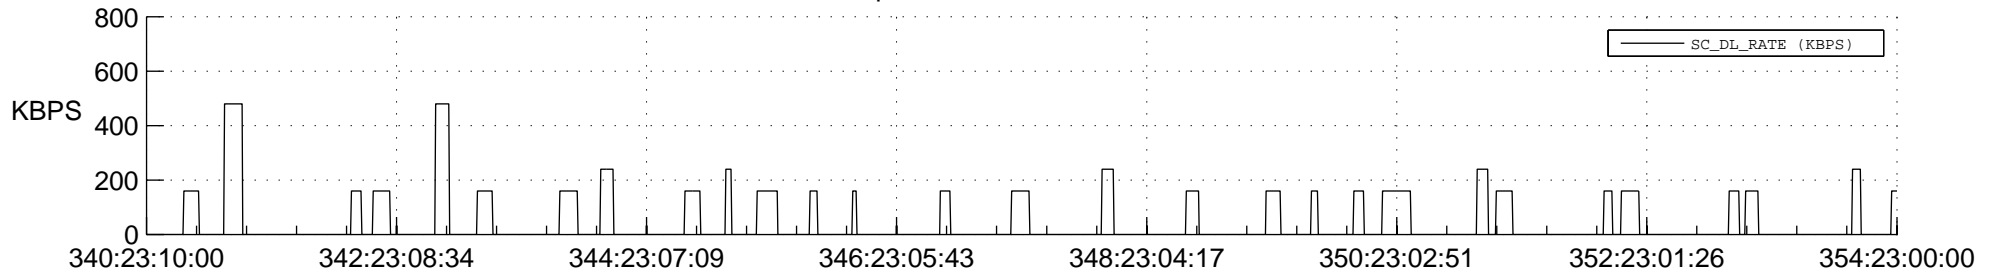

## Spacecraft\_DownLink\_Rate

Ground Time (2012:340:23:10:00.000 -2012:354:23:00:00.000)