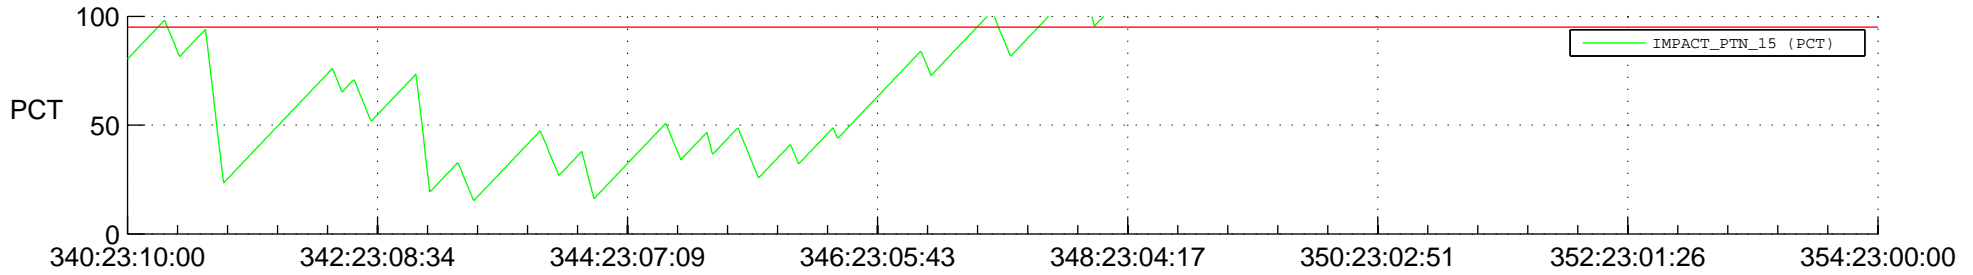

IMPACT_Percent_Full_Prediction