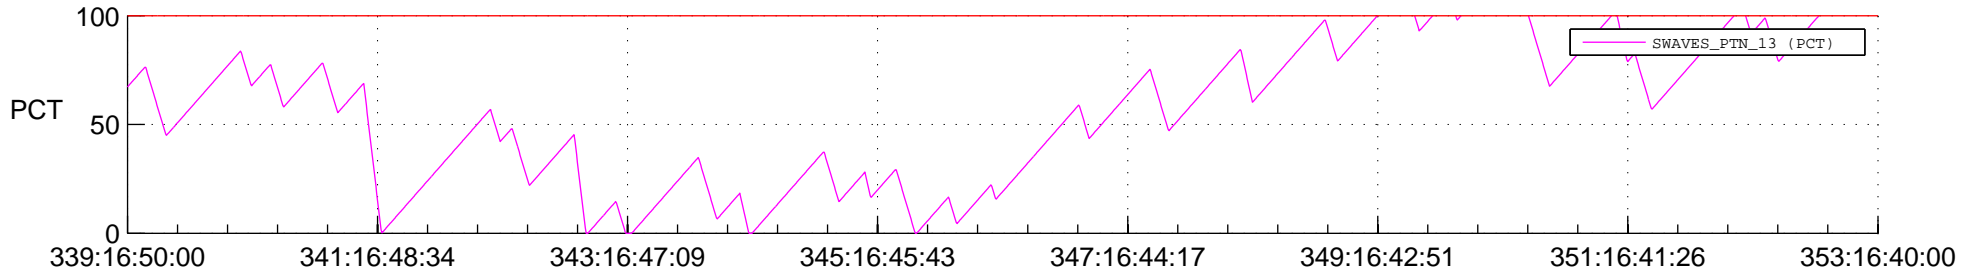

STEREO AHEAD SSR PCT Full Prediction

SWAVES_Percent_Full_Prediction

IMPACT_Percent_Full_Prediction

PLASTIC_Percent_Full_Prediction

Spacecraft_DownLink_Rate

Ground Time (2012:339:16:50:00.000 -2012:353:16:40:00.000)