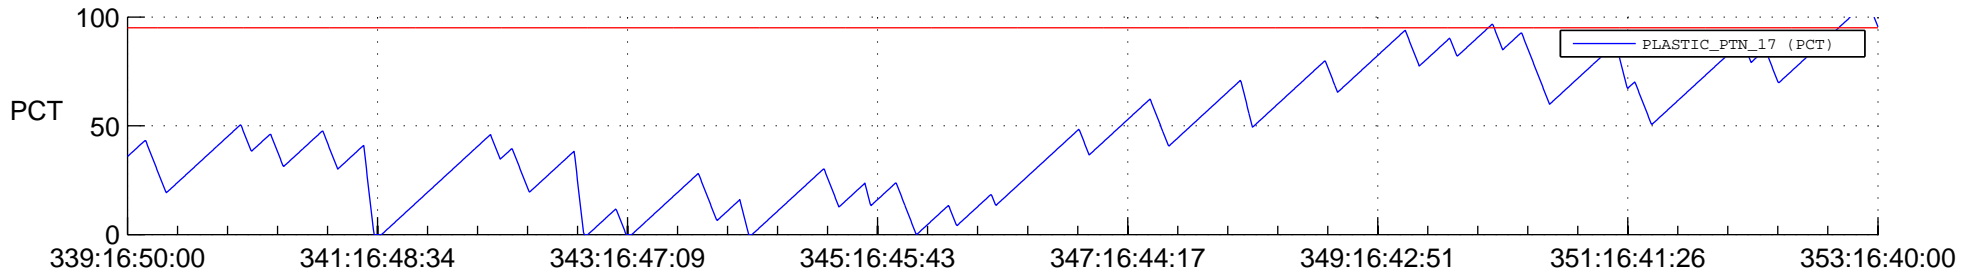

STEREO AHEAD SSR PCT Full Prediction

SWAVES_Percent_Full_Prediction

IMPACT_Percent_Full_Prediction

PLASTIC_Percent_Full_Prediction

Spacecraft_DownLink_Rate

Ground Time (2012:339:16:50:00.000 -2012:353:16:40:00.000)