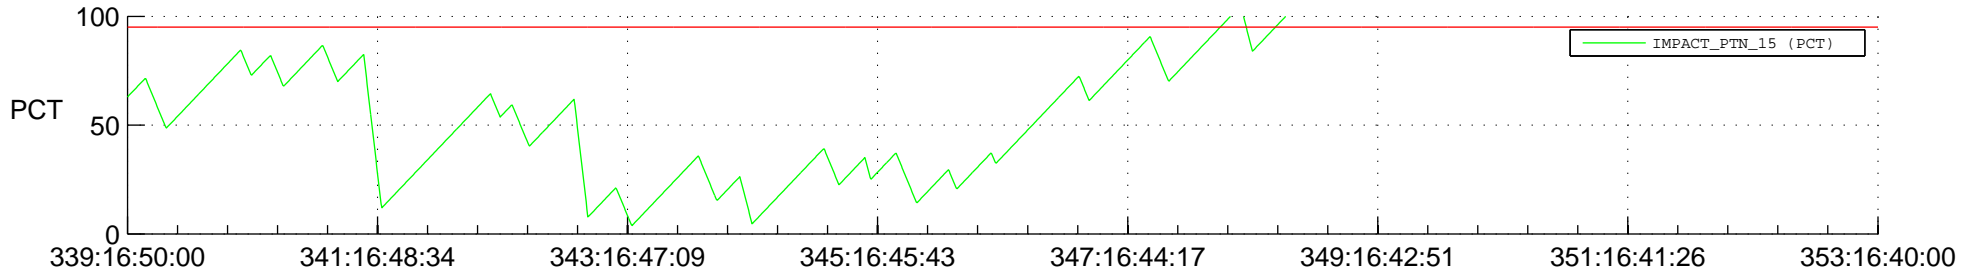

STEREO AHEAD SSR PCT Full Prediction

SWAVES_Percent_Full_Prediction

IMPACT_Percent_Full_Prediction

PLASTIC_Percent_Full_Prediction

Spacecraft_DownLink_Rate

Ground Time (2012:339:16:50:00.000 -2012:353:16:40:00.000)