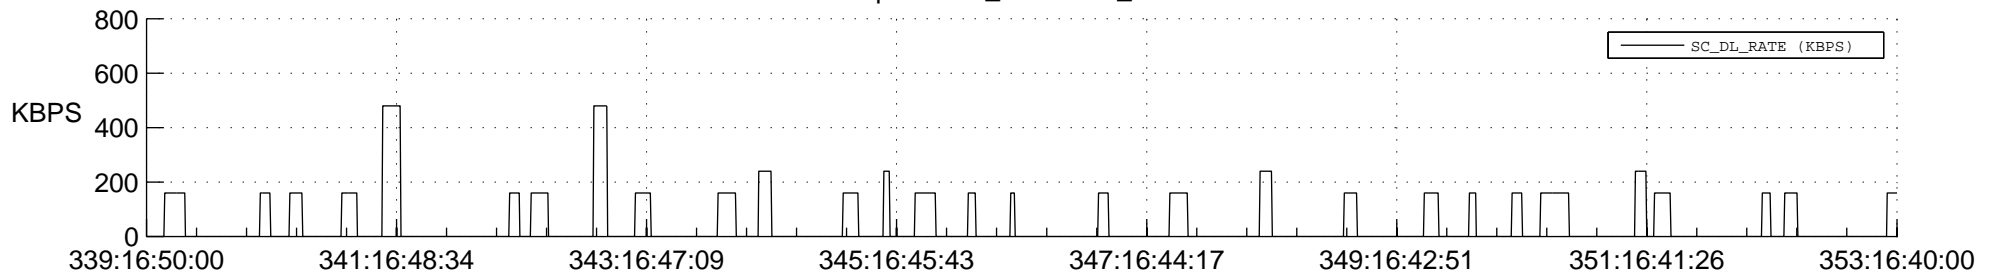

STEREO AHEAD SSR PCT Full Prediction

SWAVES_Percent_Full_Prediction

IMPACT_Percent_Full_Prediction

PLASTIC_Percent_Full_Prediction

Spacecraft_DownLink_Rate

Ground Time (2012:339:16:50:00.000 -2012:353:16:40:00.000)