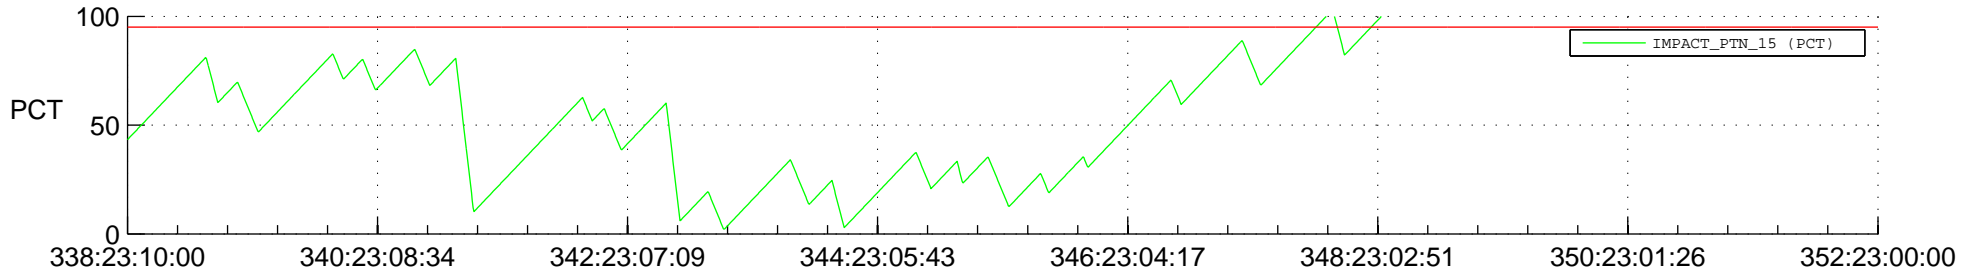

STEREO AHEAD SSR PCT Full Prediction

SWAVES_Percent_Full_Prediction

IMPACT_Percent_Full_Prediction

PLASTIC_Percent_Full_Prediction

Spacecraft_DownLink_Rate

Ground Time (2012:338:23:10:00.000 -2012:352:23:00:00.000)