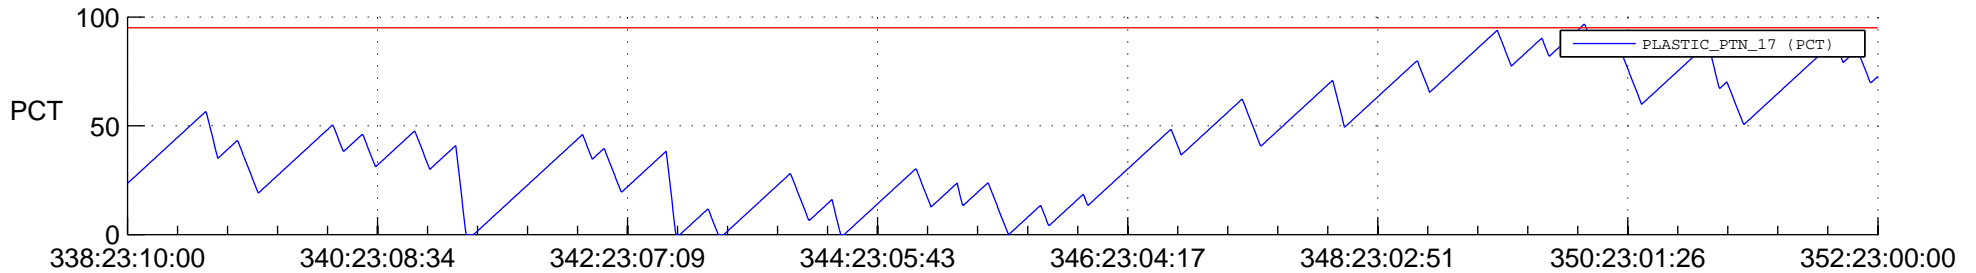

STEREO AHEAD SSR PCT Full Prediction

SWAVES_Percent_Full_Prediction

IMPACT_Percent_Full_Prediction

PLASTIC_Percent_Full_Prediction

Spacecraft_DownLink_Rate

Ground Time (2012:338:23:10:00.000 -2012:352:23:00:00.000)