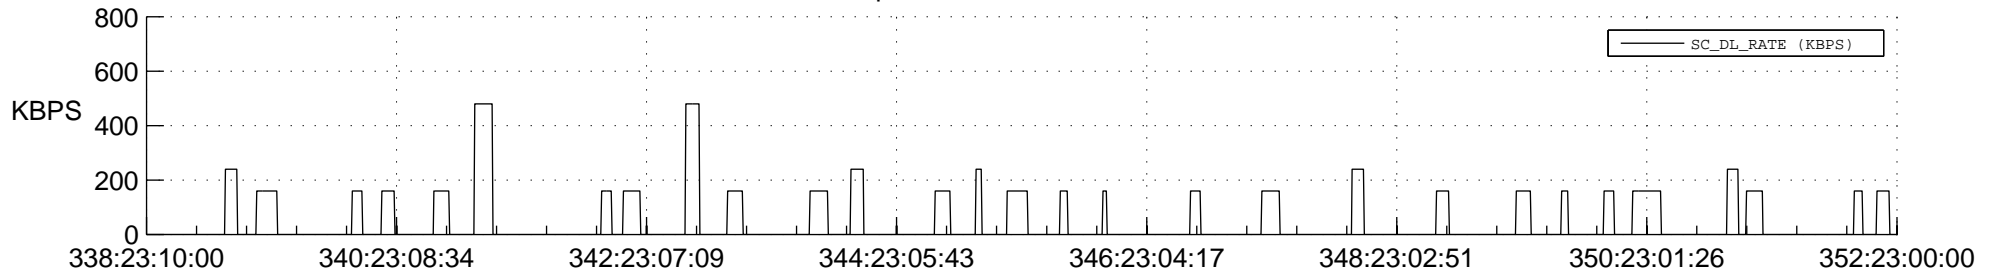

STEREO AHEAD SSR PCT Full Prediction

SWAVES_Percent_Full_Prediction

IMPACT_Percent_Full_Prediction

PLASTIC_Percent_Full_Prediction

Spacecraft_DownLink_Rate

Ground Time (2012:338:23:10:00.000 -2012:352:23:00:00.000)