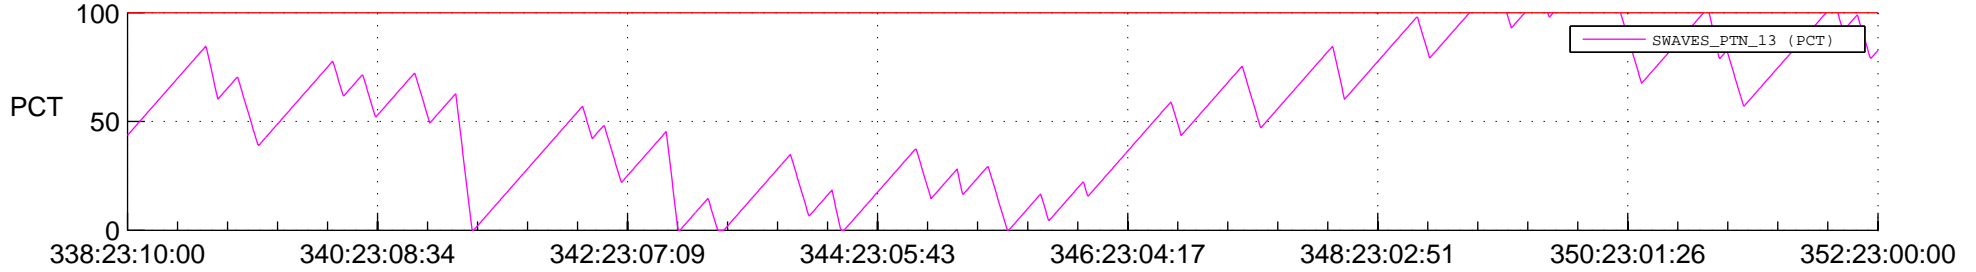

STEREO AHEAD SSR PCT Full Prediction

SWAVES_Percent_Full_Prediction

IMPACT_Percent_Full_Prediction

PLASTIC_Percent_Full_Prediction

Spacecraft_DownLink_Rate

Ground Time (2012:338:23:10:00.000 -2012:352:23:00:00.000)