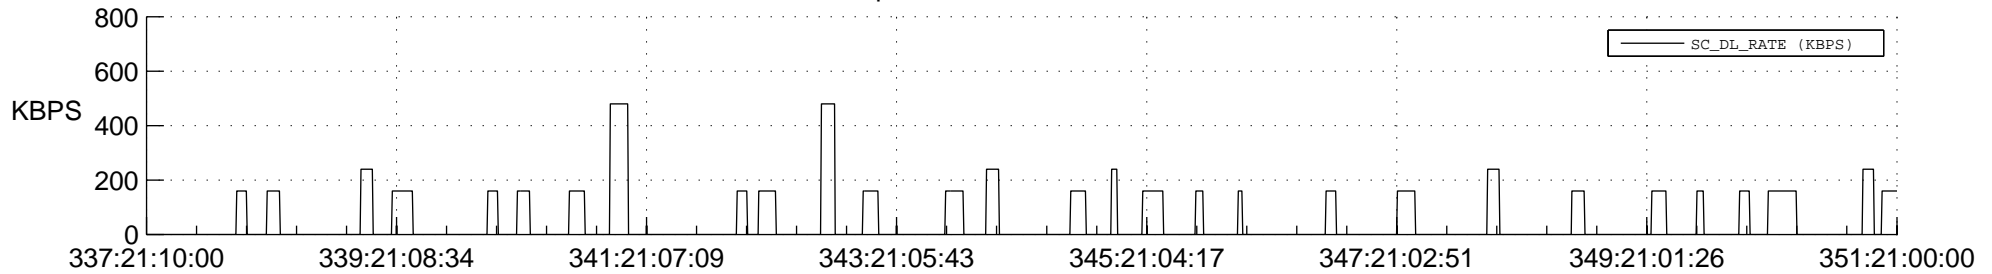

STEREO AHEAD SSR PCT Full Prediction

SWAVES_Percent_Full_Prediction

IMPACT_Percent_Full_Prediction

PLASTIC_Percent_Full_Prediction

Spacecraft_DownLink_Rate

Ground Time (2012:337:21:10:00.000 -2012:351:21:00:00.000)