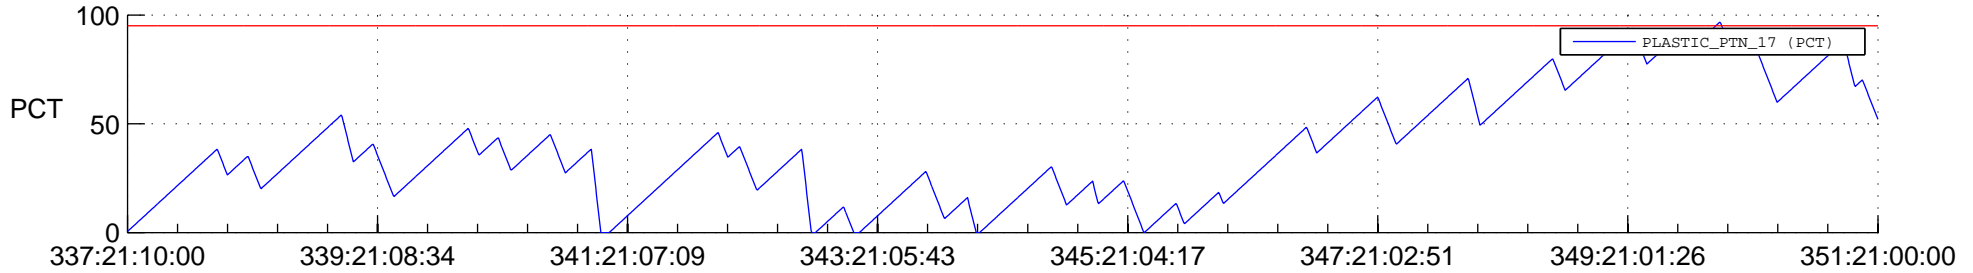

STEREO AHEAD SSR PCT Full Prediction

SWAVES_Percent_Full_Prediction

IMPACT_Percent_Full_Prediction

PLASTIC_Percent_Full_Prediction

Spacecraft_DownLink_Rate

Ground Time (2012:337:21:10:00.000 -2012:351:21:00:00.000)