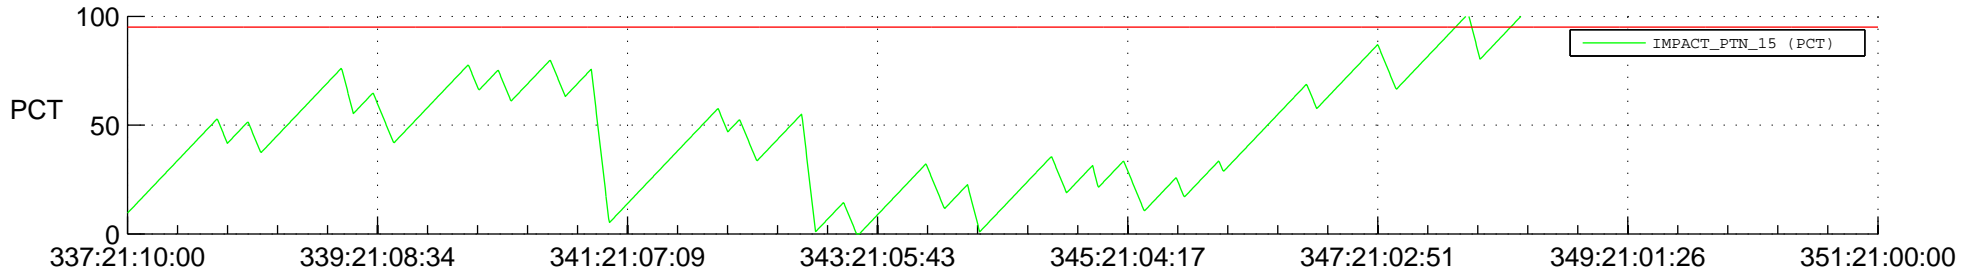

STEREO AHEAD SSR PCT Full Prediction

SWAVES_Percent_Full_Prediction

IMPACT_Percent_Full_Prediction

PLASTIC_Percent_Full_Prediction

Spacecraft_DownLink_Rate

Ground Time (2012:337:21:10:00.000 -2012:351:21:00:00.000)