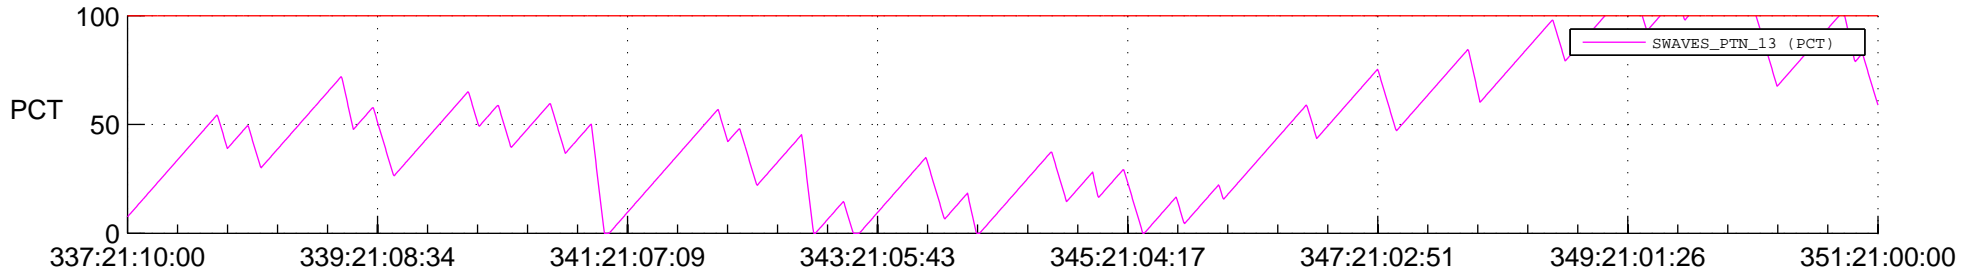

STEREO AHEAD SSR PCT Full Prediction

SWAVES_Percent_Full_Prediction

IMPACT_Percent_Full_Prediction

PLASTIC_Percent_Full_Prediction

Spacecraft_DownLink_Rate

Ground Time (2012:337:21:10:00.000 -2012:351:21:00:00.000)