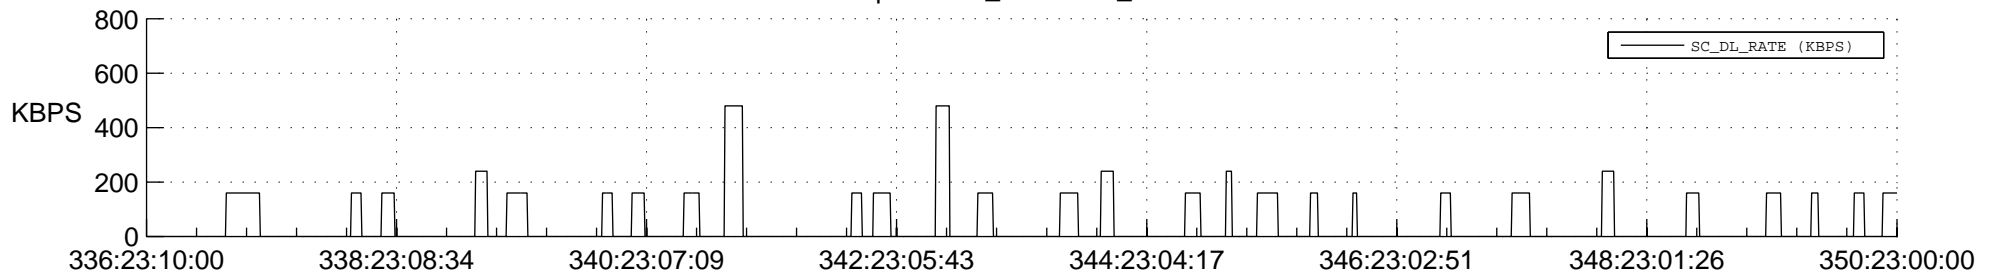

STEREO AHEAD SSR PCT Full Prediction

SWAVES_Percent_Full_Prediction

IMPACT_Percent_Full_Prediction

PLASTIC_Percent_Full_Prediction

Spacecraft_DownLink_Rate

Ground Time (2012:336:23:10:00.000 -2012:350:23:00:00.000)