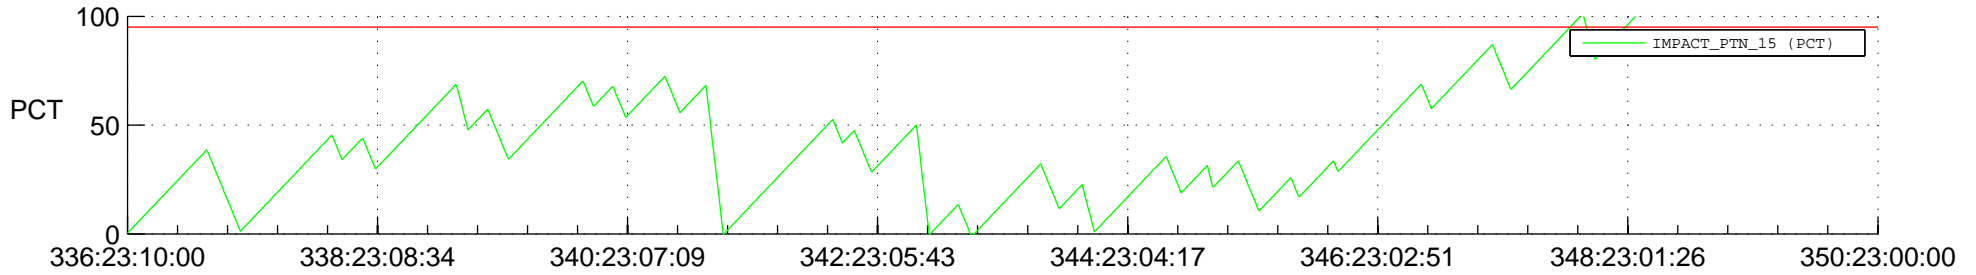

STEREO AHEAD SSR PCT Full Prediction

SWAVES_Percent_Full_Prediction

IMPACT_Percent_Full_Prediction

PLASTIC_Percent_Full_Prediction

Spacecraft_DownLink_Rate

Ground Time (2012:336:23:10:00.000 -2012:350:23:00:00.000)