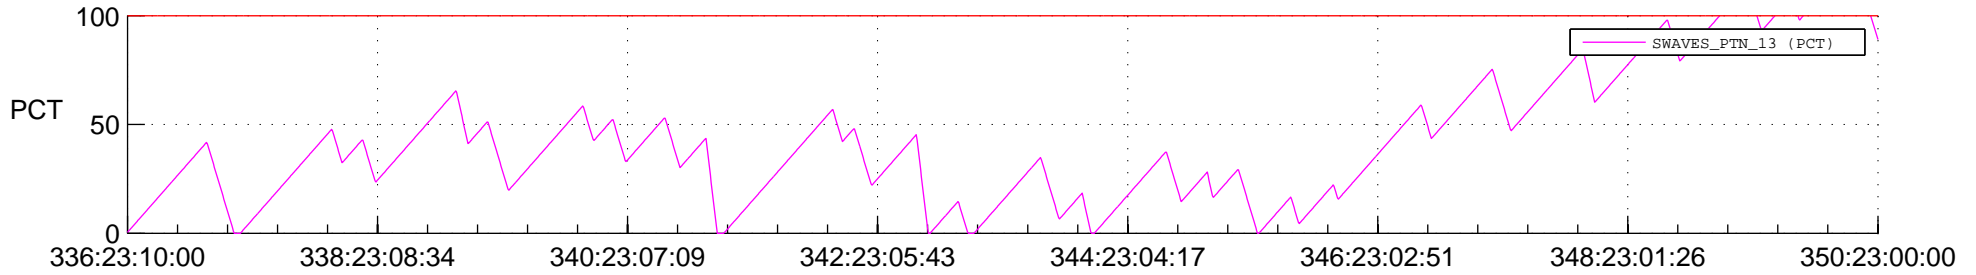

STEREO AHEAD SSR PCT Full Prediction

SWAVES_Percent_Full_Prediction

IMPACT_Percent_Full_Prediction

PLASTIC_Percent_Full_Prediction

Spacecraft_DownLink_Rate

Ground Time (2012:336:23:10:00.000 -2012:350:23:00:00.000)