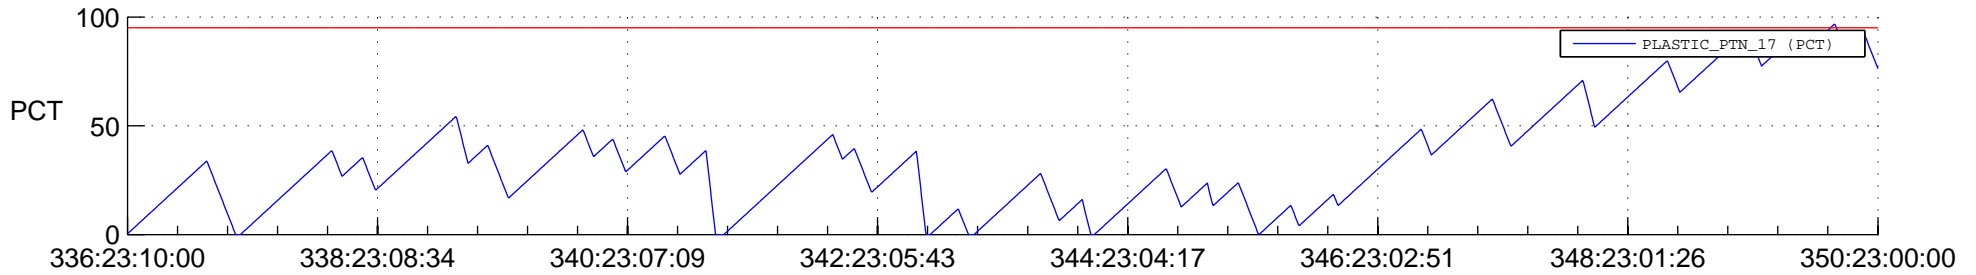

STEREO AHEAD SSR PCT Full Prediction

SWAVES_Percent_Full_Prediction

IMPACT_Percent_Full_Prediction

PLASTIC_Percent_Full_Prediction

Spacecraft_DownLink_Rate

Ground Time (2012:336:23:10:00.000 -2012:350:23:00:00.000)