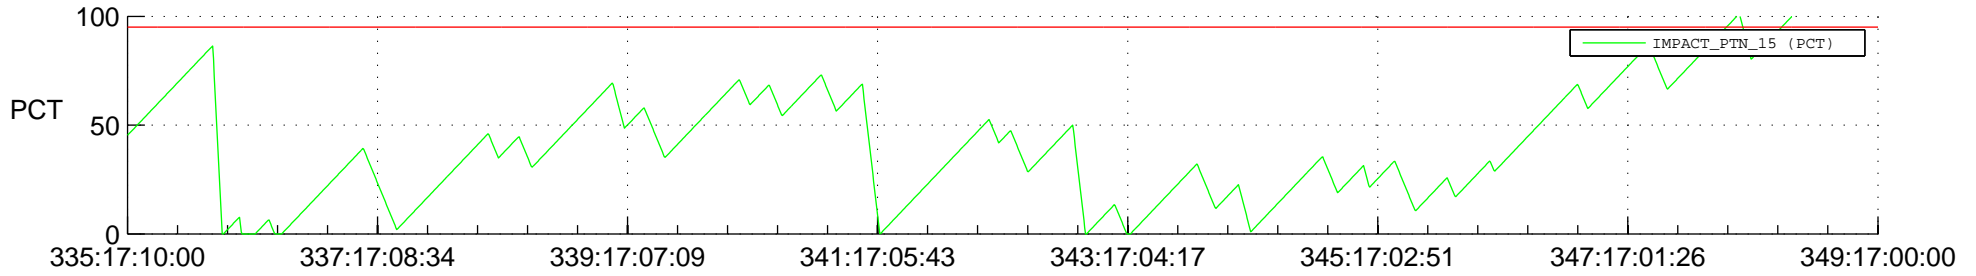

STEREO AHEAD SSR PCT Full Prediction

SWAVES_Percent_Full_Prediction

IMPACT_Percent_Full_Prediction

PLASTIC_Percent_Full_Prediction

Spacecraft_DownLink_Rate

Ground Time (2012:335:17:10:00.000 -2012:349:17:00:00.000)