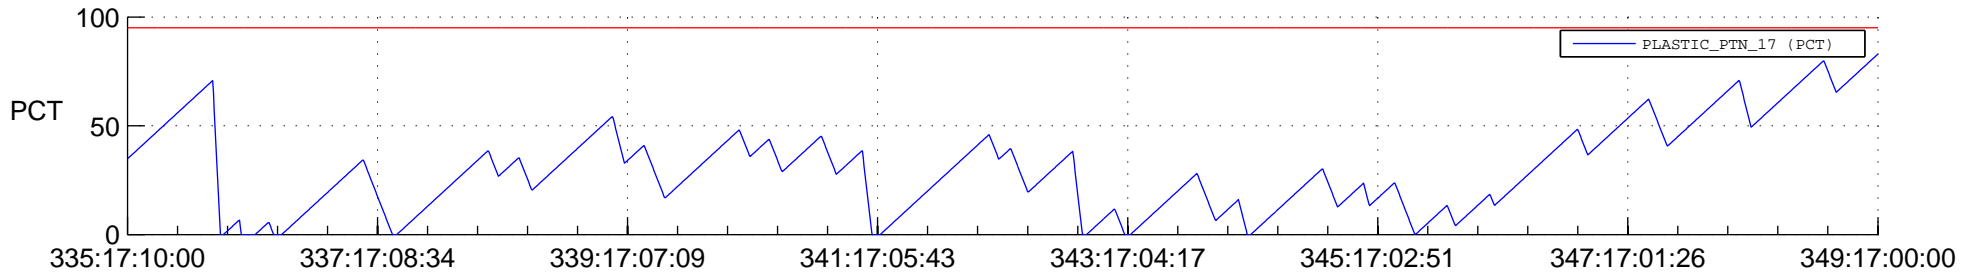

STEREO AHEAD SSR PCT Full Prediction

SWAVES_Percent_Full_Prediction

IMPACT_Percent_Full_Prediction

PLASTIC_Percent_Full_Prediction

Spacecraft_DownLink_Rate

Ground Time (2012:335:17:10:00.000 -2012:349:17:00:00.000)