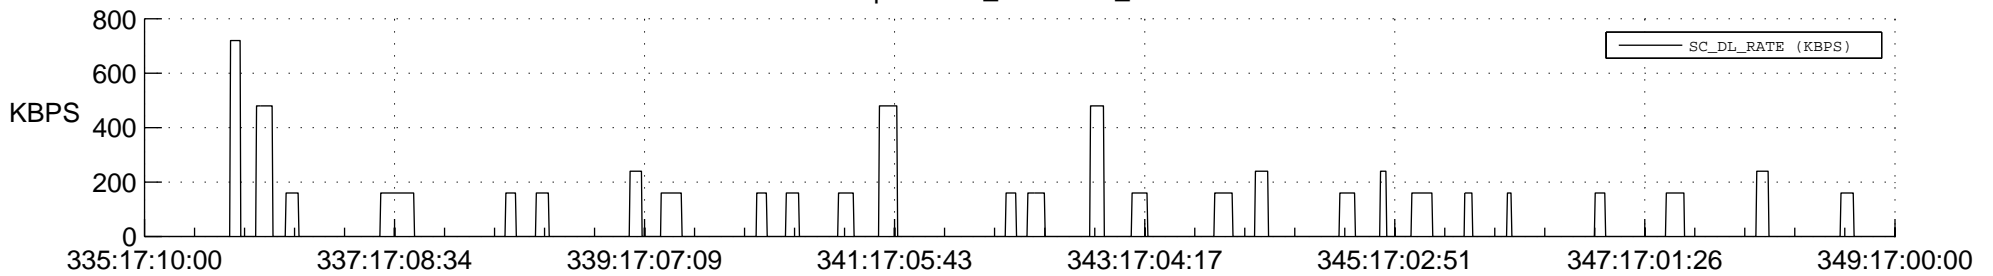

STEREO AHEAD SSR PCT Full Prediction

SWAVES_Percent_Full_Prediction

IMPACT_Percent_Full_Prediction

PLASTIC_Percent_Full_Prediction

Spacecraft_DownLink_Rate

Ground Time (2012:335:17:10:00.000 -2012:349:17:00:00.000)