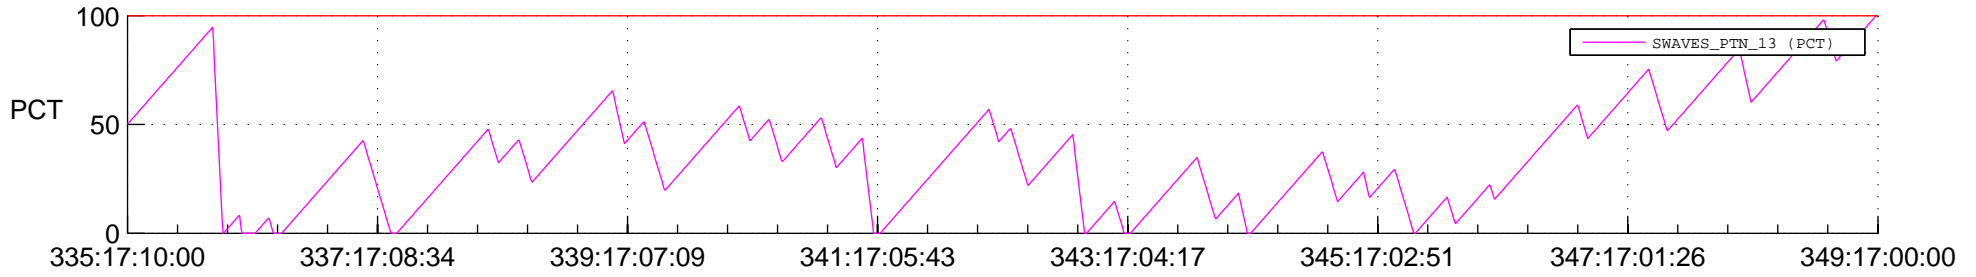

STEREO AHEAD SSR PCT Full Prediction

SWAVES_Percent_Full_Prediction

IMPACT_Percent_Full_Prediction

PLASTIC_Percent_Full_Prediction

Spacecraft_DownLink_Rate

Ground Time (2012:335:17:10:00.000 -2012:349:17:00:00.000)