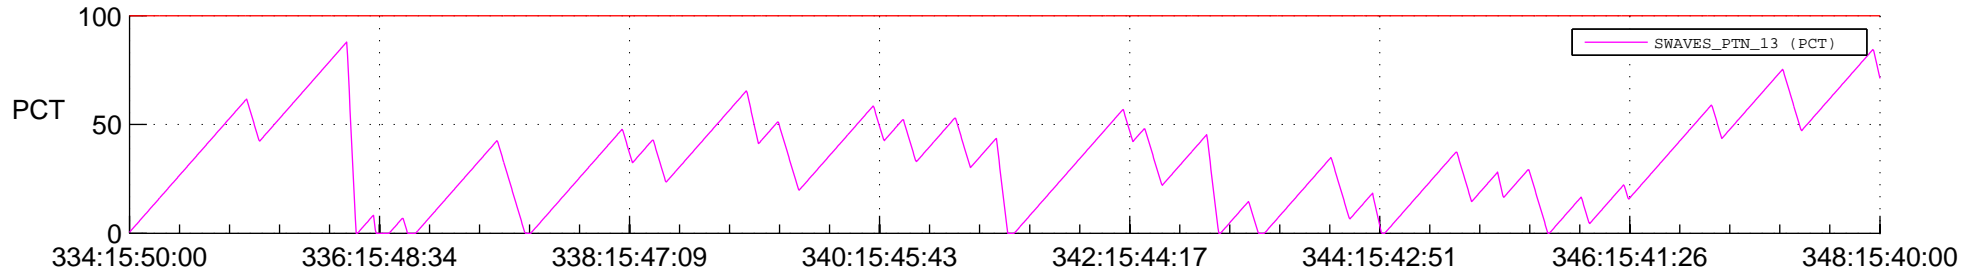

STEREO AHEAD SSR PCT Full Prediction

SWAVES_Percent_Full_Prediction

IMPACT_Percent_Full_Prediction

PLASTIC_Percent_Full_Prediction

Spacecraft_DownLink_Rate

Ground Time (2012:334:15:50:00.000 -2012:348:15:40:00.000)