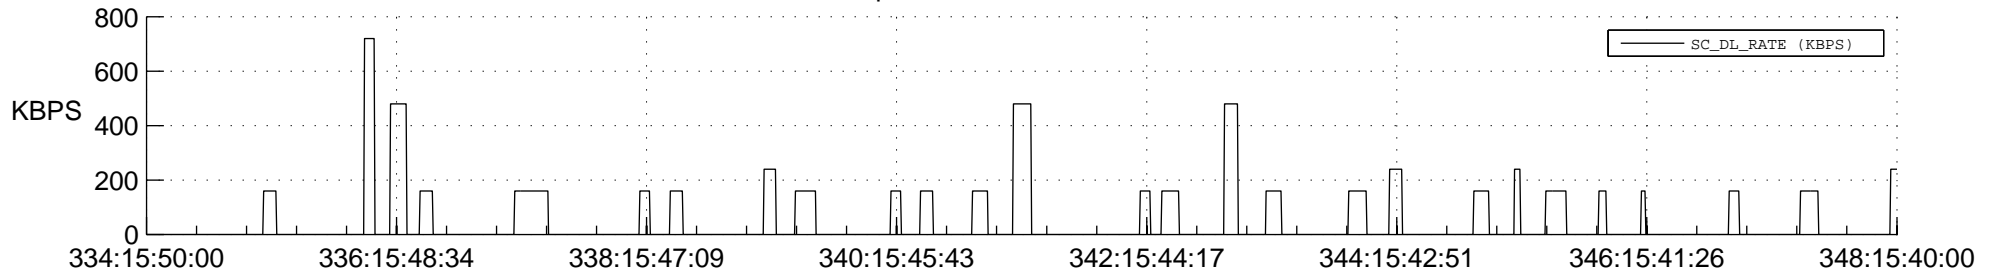

STEREO AHEAD SSR PCT Full Prediction

SWAVES_Percent_Full_Prediction

IMPACT_Percent_Full_Prediction

PLASTIC_Percent_Full_Prediction

Spacecraft_DownLink_Rate

Ground Time (2012:334:15:50:00.000 -2012:348:15:40:00.000)