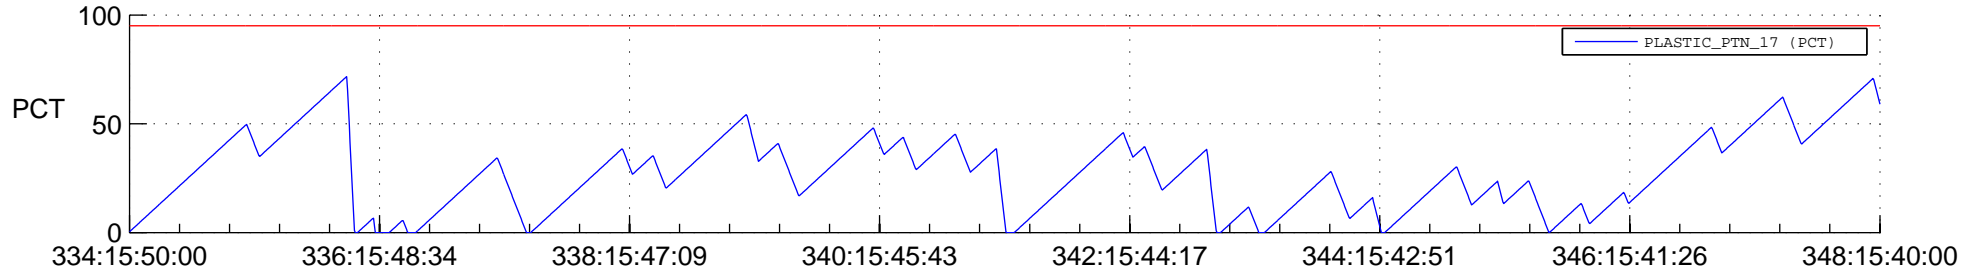

STEREO AHEAD SSR PCT Full Prediction

SWAVES_Percent_Full_Prediction

IMPACT_Percent_Full_Prediction

PLASTIC_Percent_Full_Prediction

Spacecraft_DownLink_Rate

Ground Time (2012:334:15:50:00.000 -2012:348:15:40:00.000)