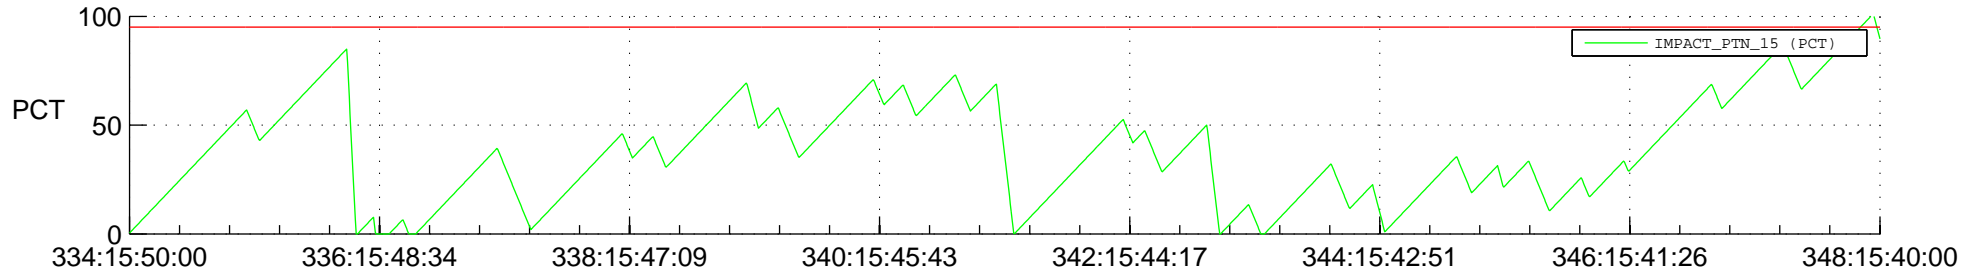

STEREO AHEAD SSR PCT Full Prediction

SWAVES_Percent_Full_Prediction

IMPACT_Percent_Full_Prediction

PLASTIC_Percent_Full_Prediction

Spacecraft_DownLink_Rate

Ground Time (2012:334:15:50:00.000 -2012:348:15:40:00.000)