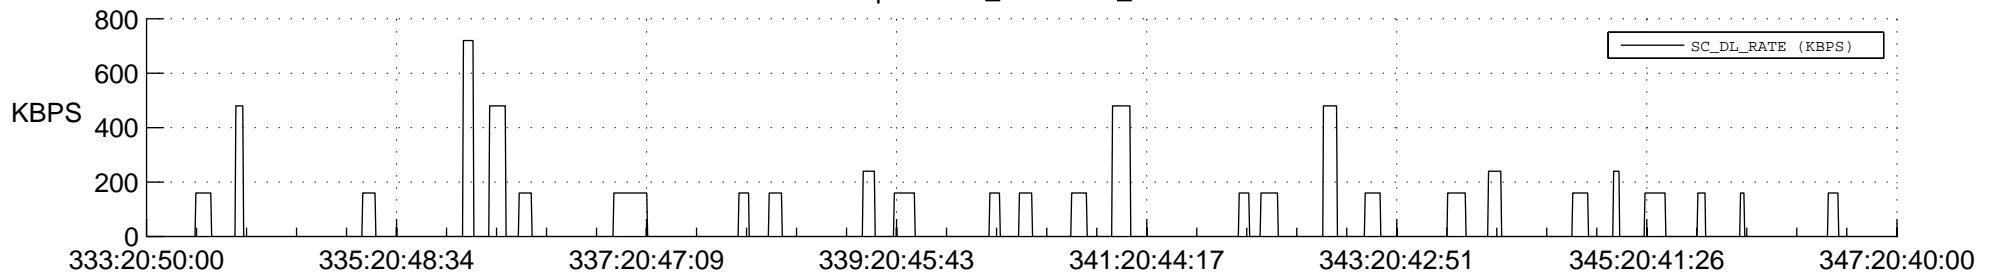

STEREO AHEAD SSR PCT Full Prediction

SWAVES_Percent_Full_Prediction

IMPACT_Percent_Full_Prediction

PLASTIC_Percent_Full_Prediction

Spacecraft_DownLink_Rate

Ground Time (2012:333:20:50:00.000 -2012:347:20:40:00.000)