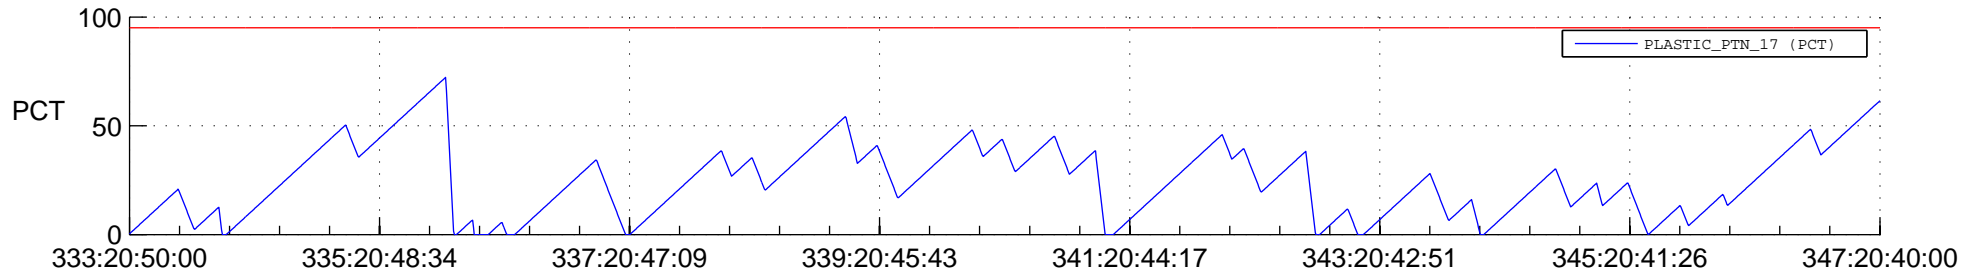

STEREO AHEAD SSR PCT Full Prediction

SWAVES_Percent_Full_Prediction

IMPACT_Percent_Full_Prediction

PLASTIC_Percent_Full_Prediction

Spacecraft_DownLink_Rate

Ground Time (2012:333:20:50:00.000 -2012:347:20:40:00.000)