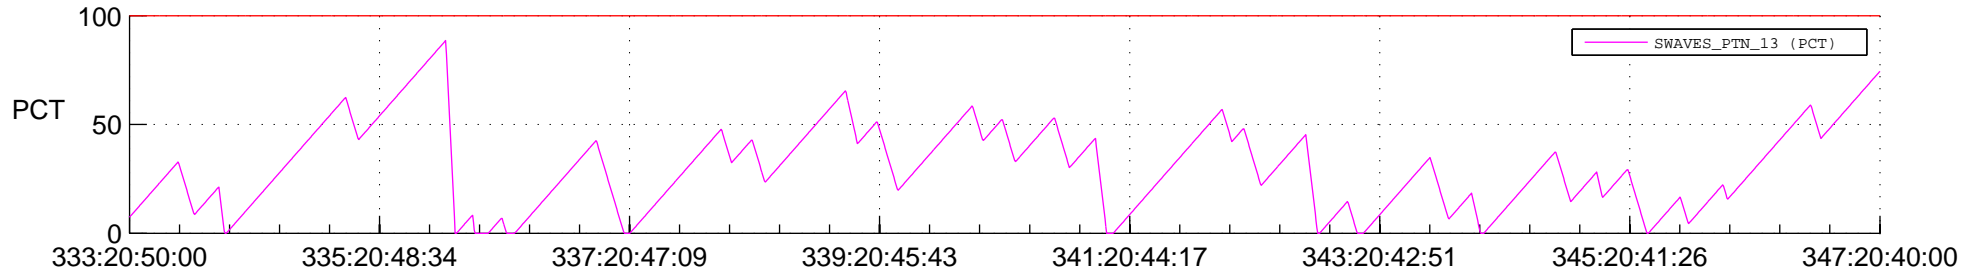

STEREO AHEAD SSR PCT Full Prediction

SWAVES_Percent_Full_Prediction

IMPACT_Percent_Full_Prediction

PLASTIC_Percent_Full_Prediction

Spacecraft_DownLink_Rate

Ground Time (2012:333:20:50:00.000 -2012:347:20:40:00.000)