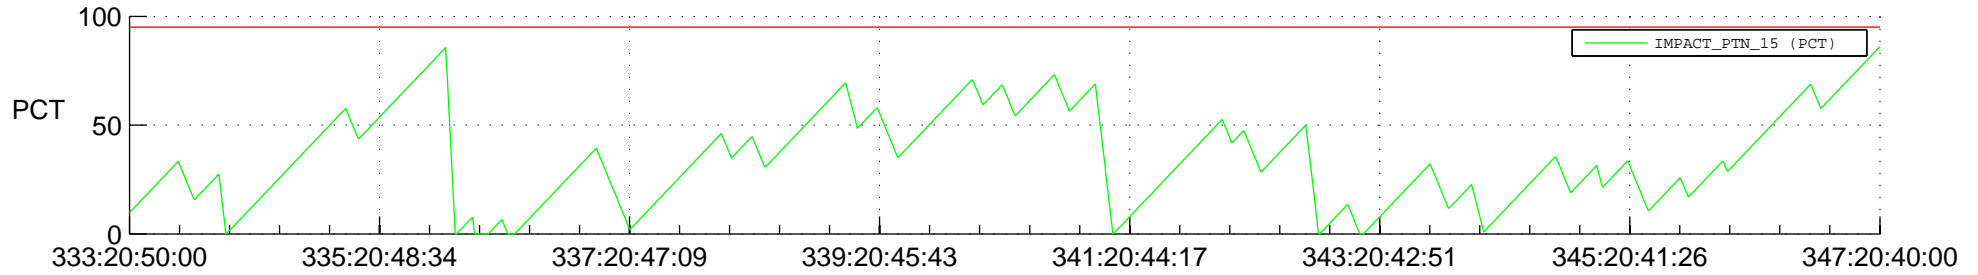

STEREO AHEAD SSR PCT Full Prediction

SWAVES_Percent_Full_Prediction

IMPACT_Percent_Full_Prediction

PLASTIC_Percent_Full_Prediction

Spacecraft_DownLink_Rate

Ground Time (2012:333:20:50:00.000 -2012:347:20:40:00.000)