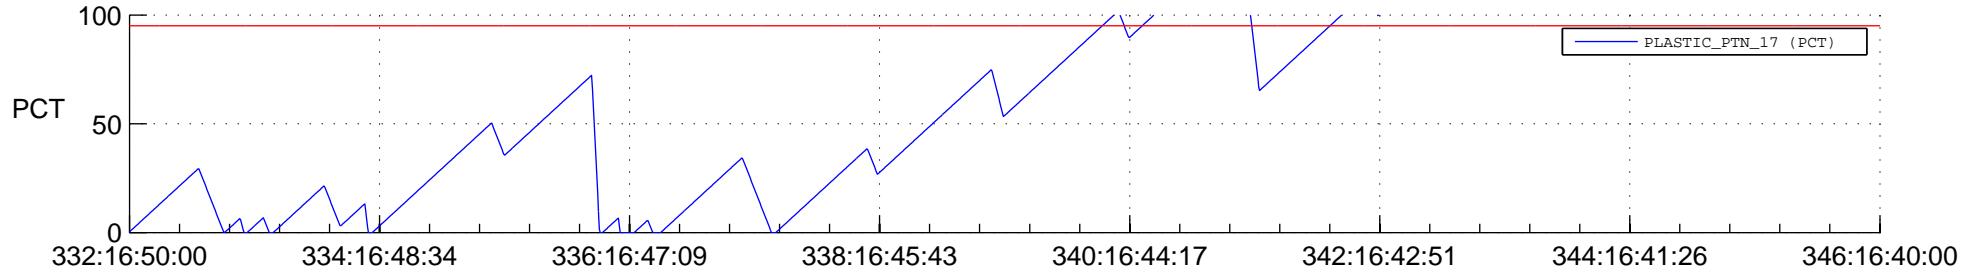

STEREO AHEAD SSR PCT Full Prediction

SWAVES_Percent_Full_Prediction

IMPACT_Percent_Full_Prediction

PLASTIC_Percent_Full_Prediction

Spacecraft_DownLink_Rate

Ground Time (2012:332:16:50:00.000 -2012:346:16:40:00.000)