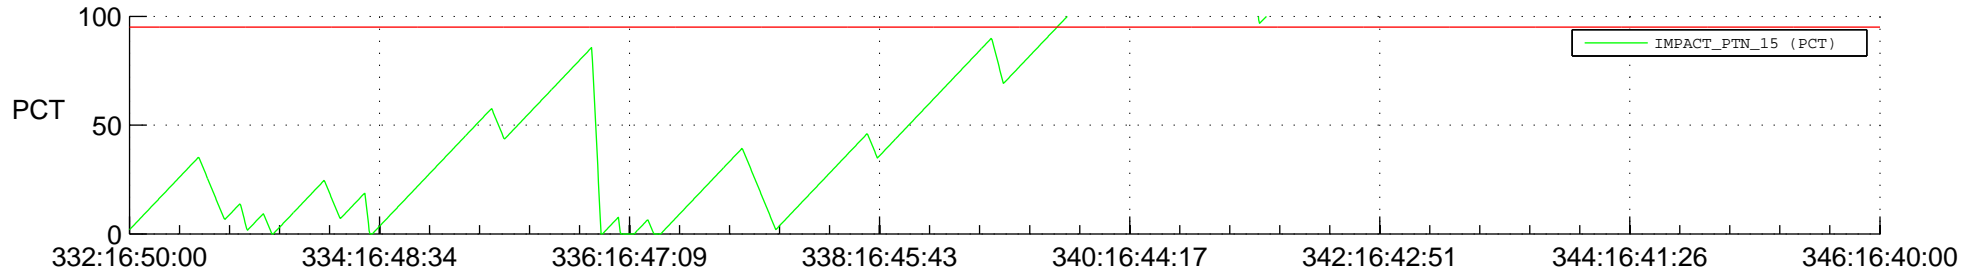

STEREO AHEAD SSR PCT Full Prediction

SWAVES_Percent_Full_Prediction

IMPACT_Percent_Full_Prediction

PLASTIC_Percent_Full_Prediction

Spacecraft_DownLink_Rate

Ground Time (2012:332:16:50:00.000 -2012:346:16:40:00.000)