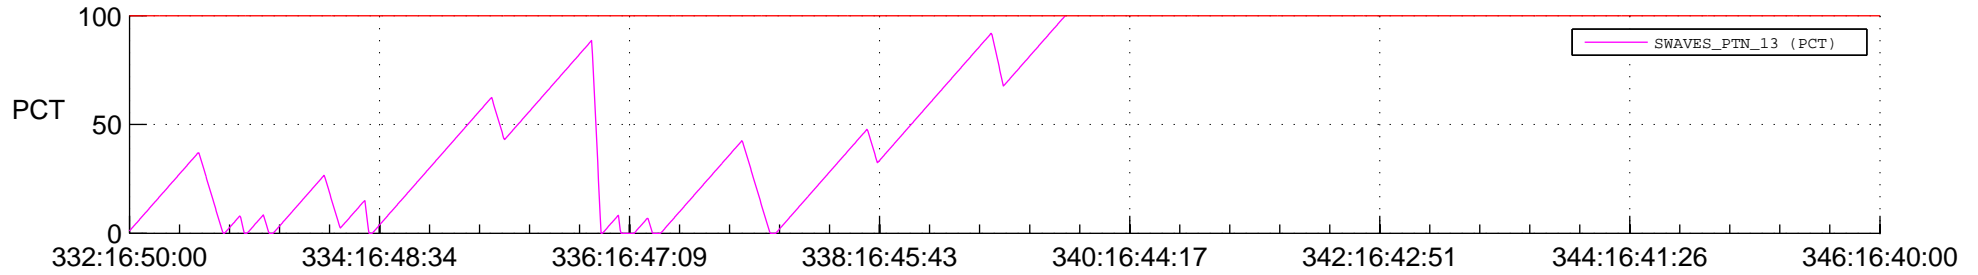

STEREO AHEAD SSR PCT Full Prediction

SWAVES_Percent_Full_Prediction

IMPACT_Percent_Full_Prediction

PLASTIC_Percent_Full_Prediction

Spacecraft_DownLink_Rate

Ground Time (2012:332:16:50:00.000 -2012:346:16:40:00.000)