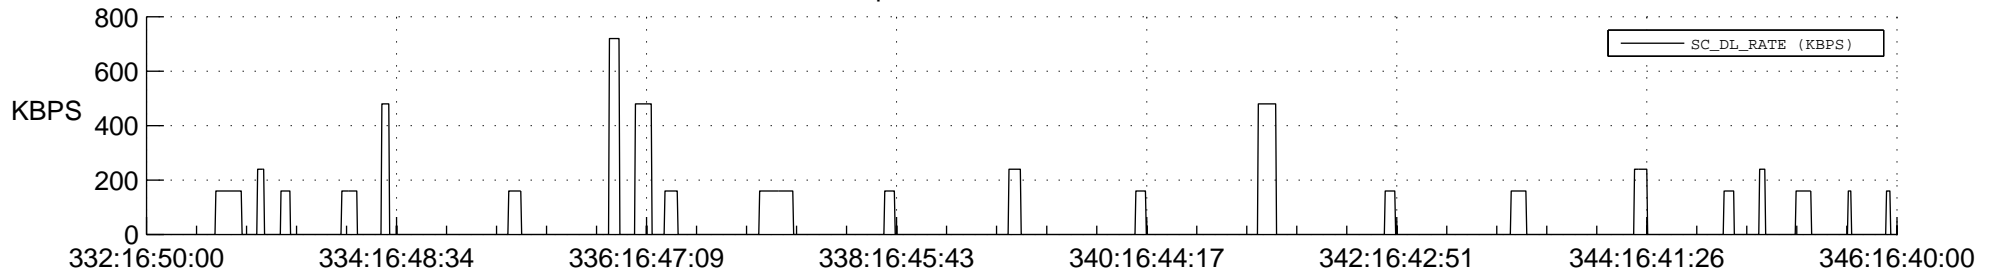

STEREO AHEAD SSR PCT Full Prediction

SWAVES_Percent_Full_Prediction

IMPACT_Percent_Full_Prediction

PLASTIC_Percent_Full_Prediction

Spacecraft_DownLink_Rate

Ground Time (2012:332:16:50:00.000 -2012:346:16:40:00.000)