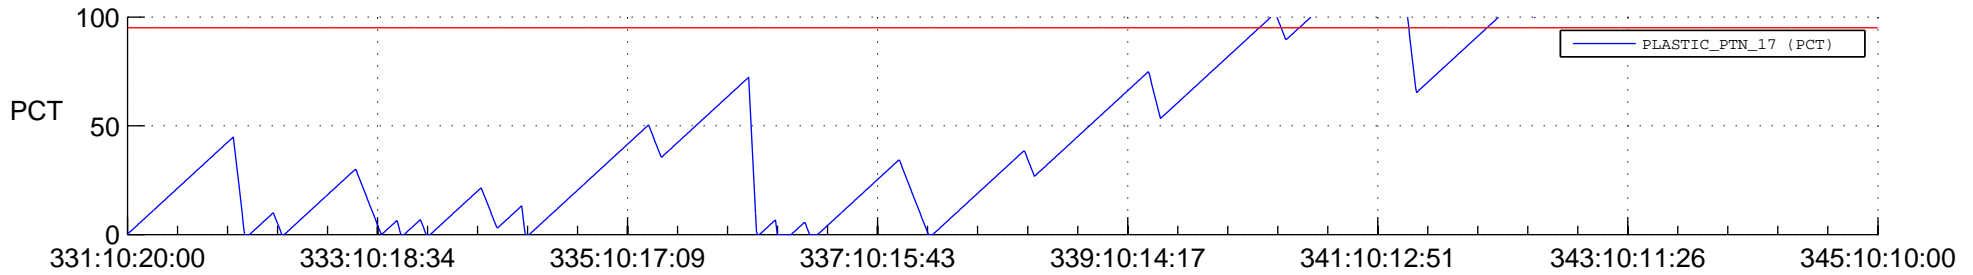

STEREO AHEAD SSR PCT Full Prediction

SWAVES_Percent_Full_Prediction

IMPACT_Percent_Full_Prediction

PLASTIC_Percent_Full_Prediction

Spacecraft_DownLink_Rate

Ground Time (2012:331:10:20:00.000 -2012:345:10:10:00.000)