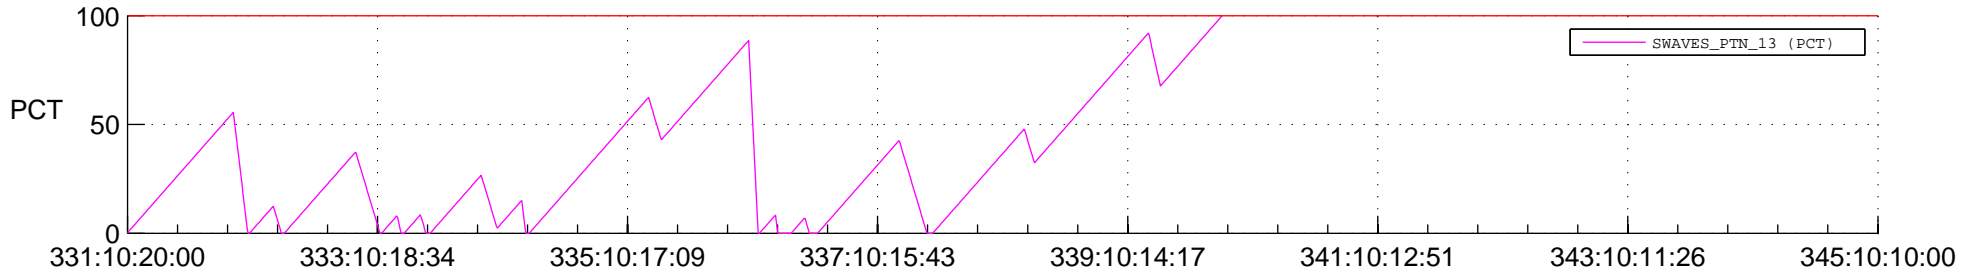

STEREO AHEAD SSR PCT Full Prediction

SWAVES_Percent_Full_Prediction

IMPACT_Percent_Full_Prediction

PLASTIC_Percent_Full_Prediction

Spacecraft_DownLink_Rate

Ground Time (2012:331:10:20:00.000 -2012:345:10:10:00.000)