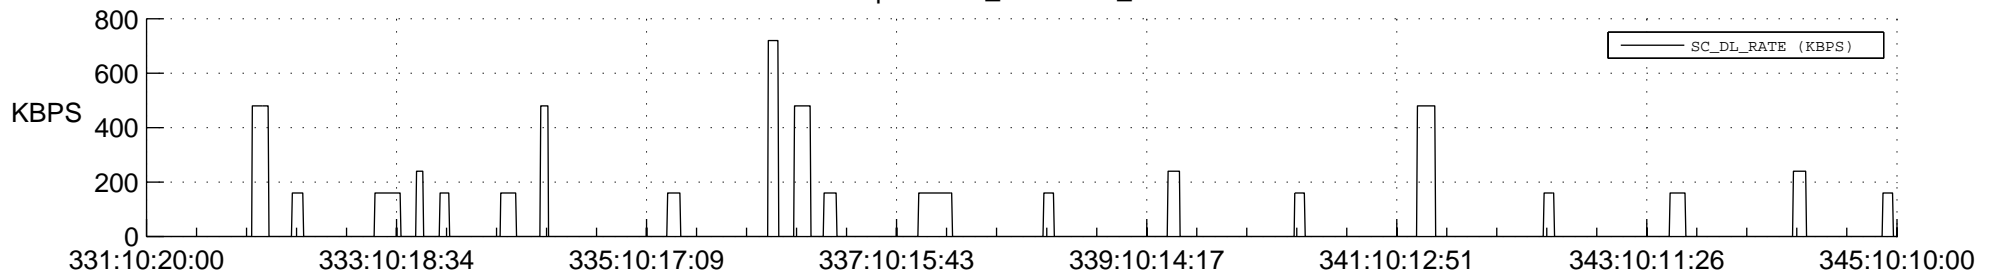

STEREO AHEAD SSR PCT Full Prediction

SWAVES_Percent_Full_Prediction

IMPACT_Percent_Full_Prediction

PLASTIC_Percent_Full_Prediction

Spacecraft_DownLink_Rate

Ground Time (2012:331:10:20:00.000 -2012:345:10:10:00.000)