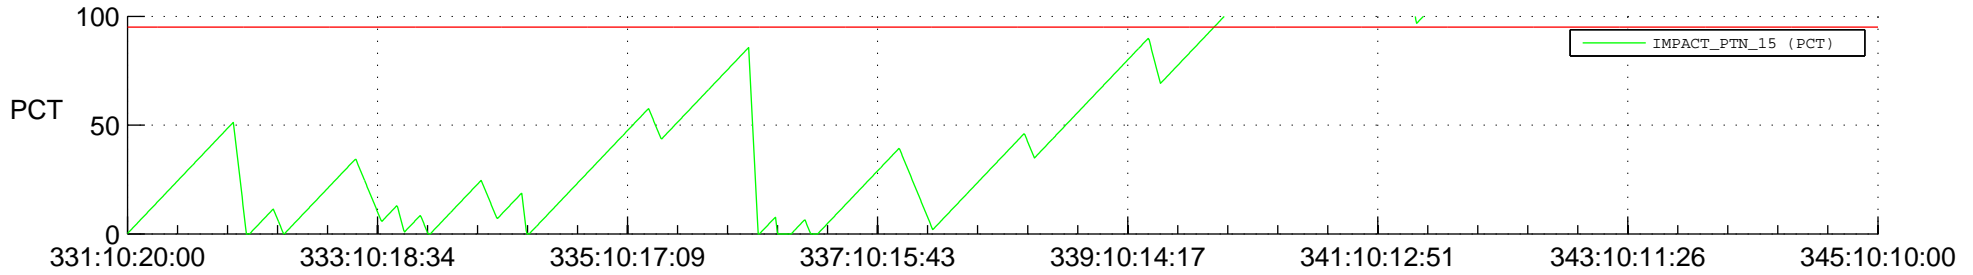

STEREO AHEAD SSR PCT Full Prediction

SWAVES_Percent_Full_Prediction

IMPACT_Percent_Full_Prediction

PLASTIC_Percent_Full_Prediction

Spacecraft_DownLink_Rate

Ground Time (2012:331:10:20:00.000 -2012:345:10:10:00.000)