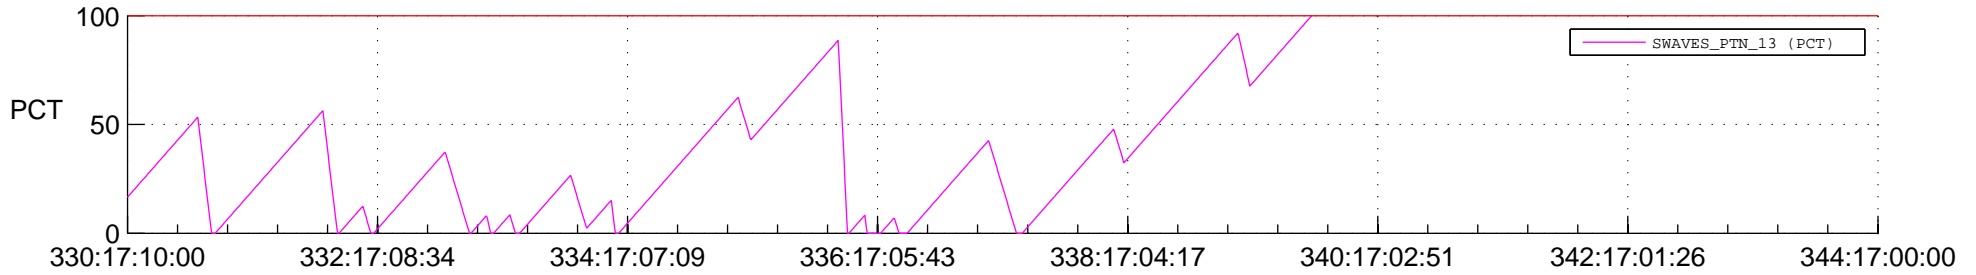

STEREO AHEAD SSR PCT Full Prediction

SWAVES_Percent_Full_Prediction

IMPACT_Percent_Full_Prediction

PLASTIC_Percent_Full_Prediction

Spacecraft_DownLink_Rate

Ground Time (2012:330:17:10:00.000 -2012:344:17:00:00.000)