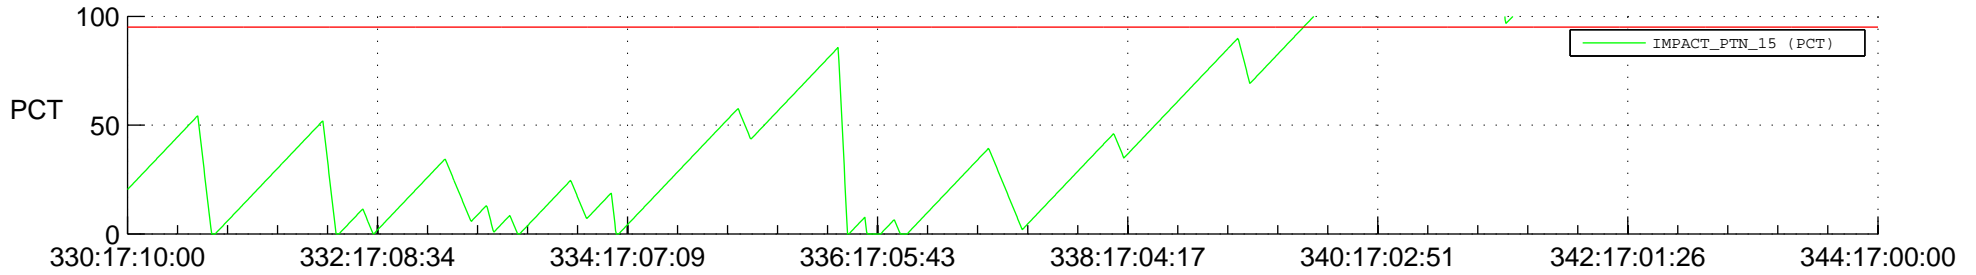

STEREO AHEAD SSR PCT Full Prediction

SWAVES_Percent_Full_Prediction

IMPACT_Percent_Full_Prediction

PLASTIC_Percent_Full_Prediction

Spacecraft_DownLink_Rate

Ground Time (2012:330:17:10:00.000 -2012:344:17:00:00.000)