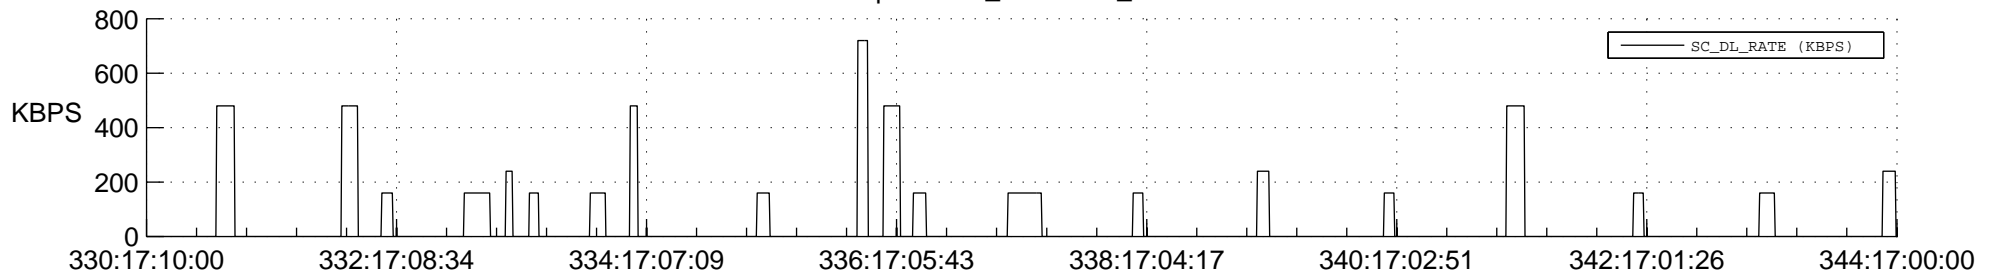

STEREO AHEAD SSR PCT Full Prediction

SWAVES_Percent_Full_Prediction

IMPACT_Percent_Full_Prediction

PLASTIC_Percent_Full_Prediction

Spacecraft_DownLink_Rate

Ground Time (2012:330:17:10:00.000 -2012:344:17:00:00.000)