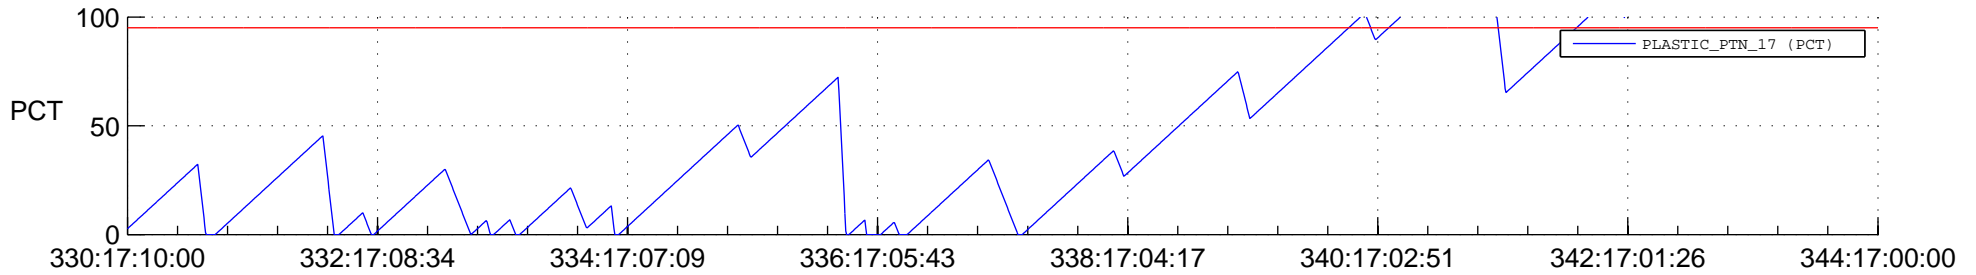

STEREO AHEAD SSR PCT Full Prediction

SWAVES_Percent_Full_Prediction

IMPACT_Percent_Full_Prediction

PLASTIC_Percent_Full_Prediction

Spacecraft_DownLink_Rate

Ground Time (2012:330:17:10:00.000 -2012:344:17:00:00.000)