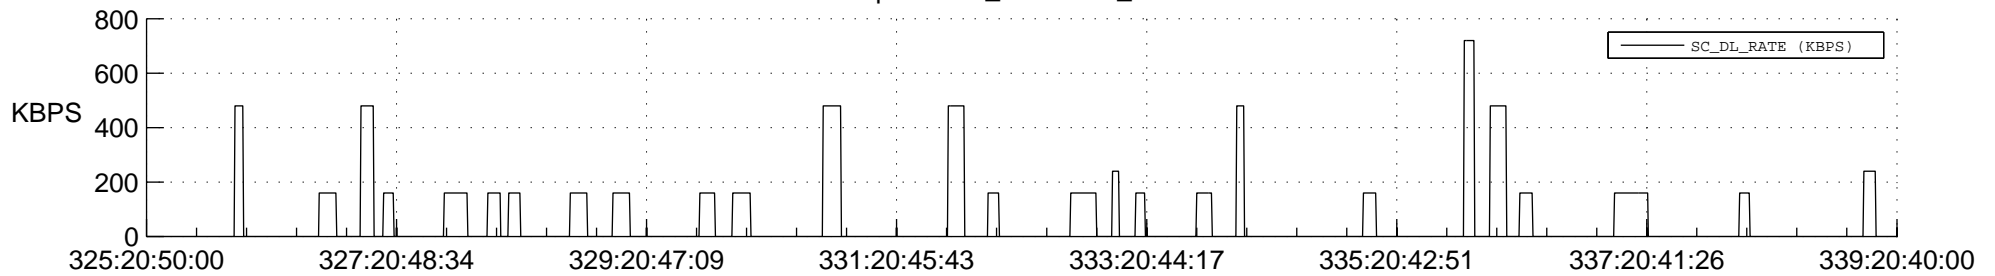

STEREO AHEAD SSR PCT Full Prediction

SWAVES_Percent_Full_Prediction

IMPACT_Percent_Full_Prediction

PLASTIC_Percent_Full_Prediction

Spacecraft_DownLink_Rate

Ground Time (2012:325:20:50:00.000 -2012:339:20:40:00.000)