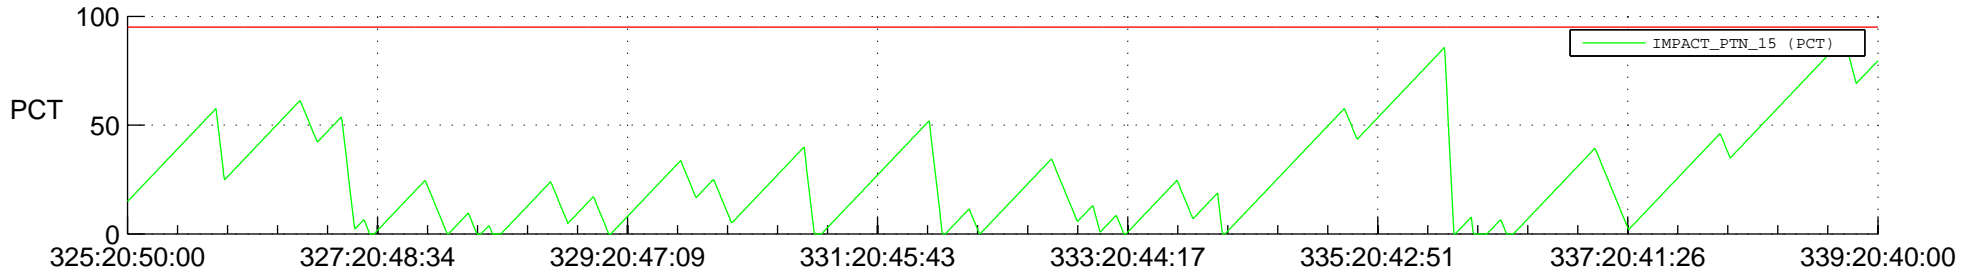

STEREO AHEAD SSR PCT Full Prediction

SWAVES_Percent_Full_Prediction

IMPACT_Percent_Full_Prediction

PLASTIC_Percent_Full_Prediction

Spacecraft_DownLink_Rate

Ground Time (2012:325:20:50:00.000 -2012:339:20:40:00.000)