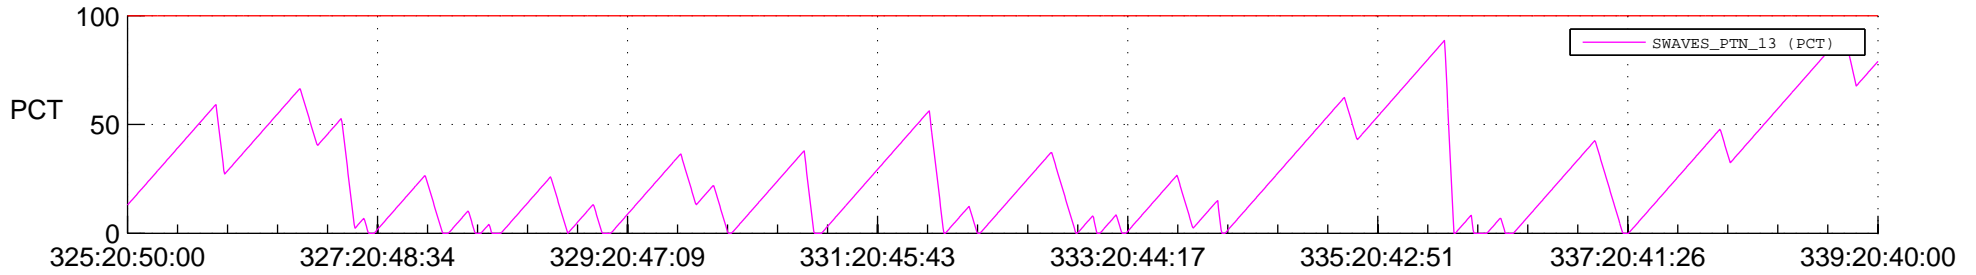

STEREO AHEAD SSR PCT Full Prediction

SWAVES_Percent_Full_Prediction

IMPACT_Percent_Full_Prediction

PLASTIC_Percent_Full_Prediction

Spacecraft_DownLink_Rate

Ground Time (2012:325:20:50:00.000 -2012:339:20:40:00.000)