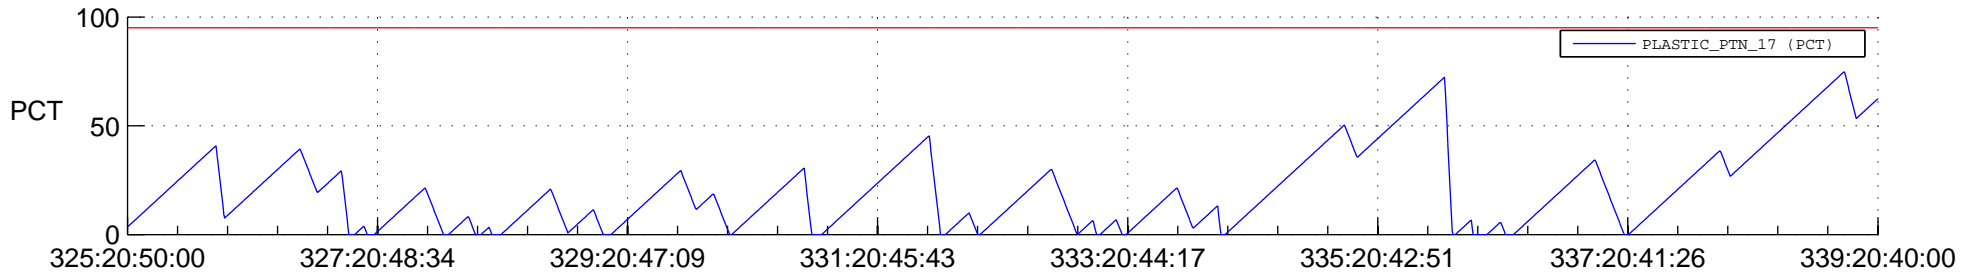

STEREO AHEAD SSR PCT Full Prediction

SWAVES_Percent_Full_Prediction

IMPACT_Percent_Full_Prediction

PLASTIC_Percent_Full_Prediction

Spacecraft_DownLink_Rate

Ground Time (2012:325:20:50:00.000 -2012:339:20:40:00.000)