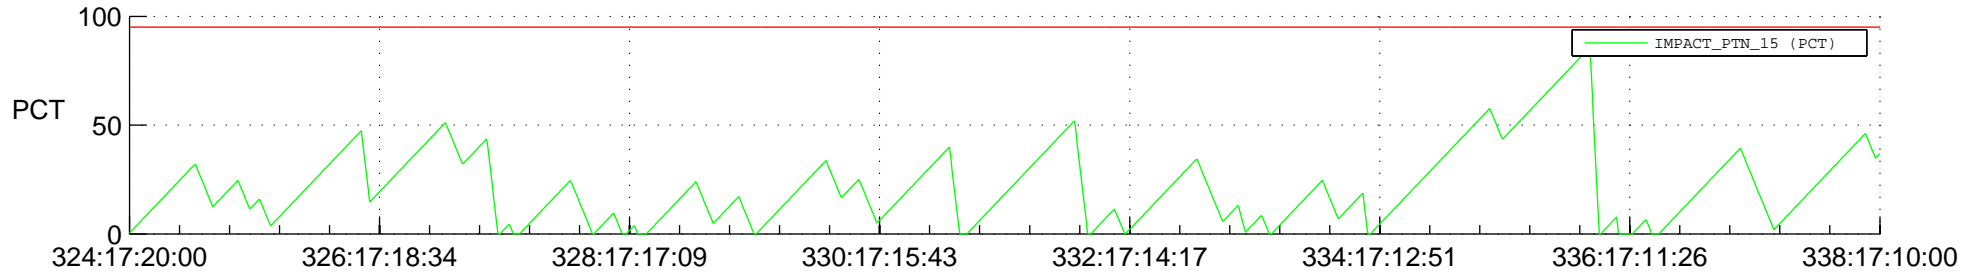

IMPACT_Percent_Full_Prediction