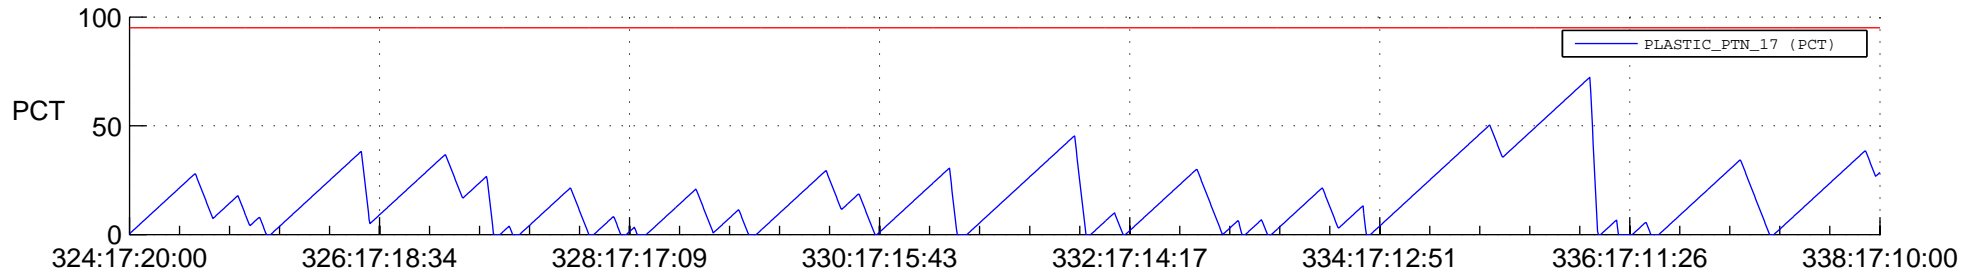

## SWAVES\_Percent\_Full\_Prediction

## Spacecraft\_DownLink\_Rate

Ground Time (2012:324:17:20:00.000 -2012:338:17:10:00.000)