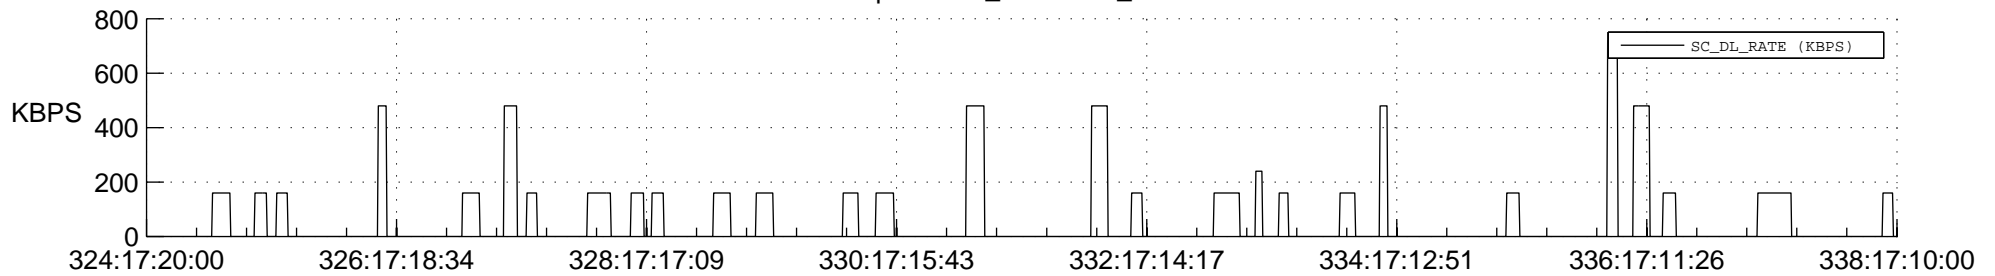

## Spacecraft\_DownLink\_Rate

Ground Time (2012:324:17:20:00.000 -2012:338:17:10:00.000)