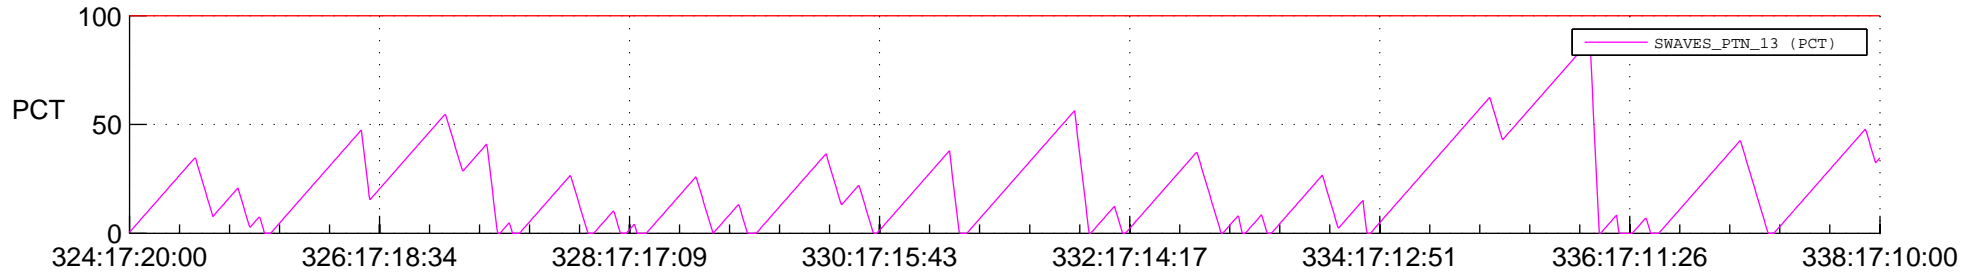

## SWAVES\_Percent\_Full\_Prediction

## Spacecraft\_DownLink\_Rate

Ground Time (2012:324:17:20:00.000 -2012:338:17:10:00.000)