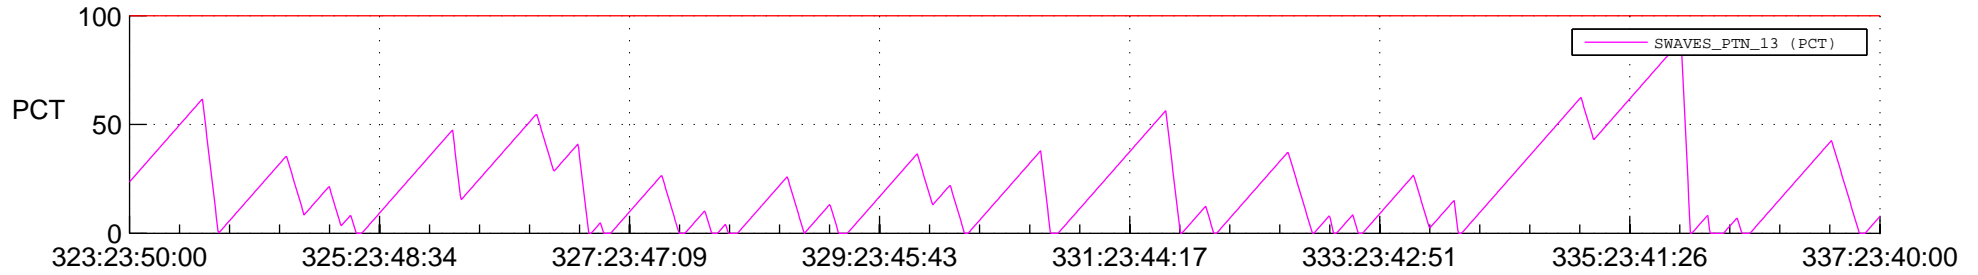

STEREO AHEAD SSR PCT Full Prediction

SWAVES_Percent_Full_Prediction

IMPACT_Percent_Full_Prediction

PLASTIC_Percent_Full_Prediction

Spacecraft_DownLink_Rate

Ground Time (2012:323:23:50:00.000 -2012:337:23:40:00.000)