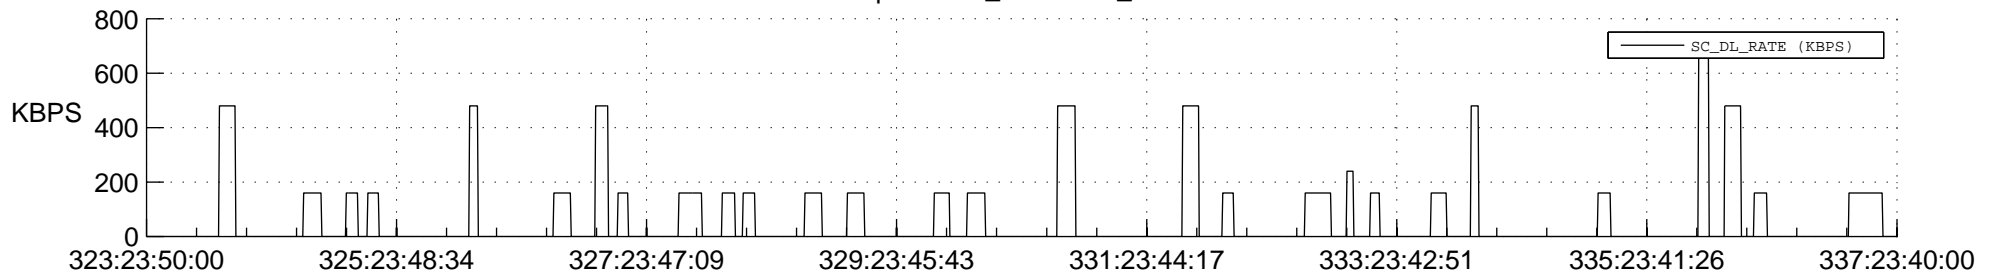

STEREO AHEAD SSR PCT Full Prediction

SWAVES_Percent_Full_Prediction

IMPACT_Percent_Full_Prediction

PLASTIC_Percent_Full_Prediction

Spacecraft_DownLink_Rate

Ground Time (2012:323:23:50:00.000 -2012:337:23:40:00.000)