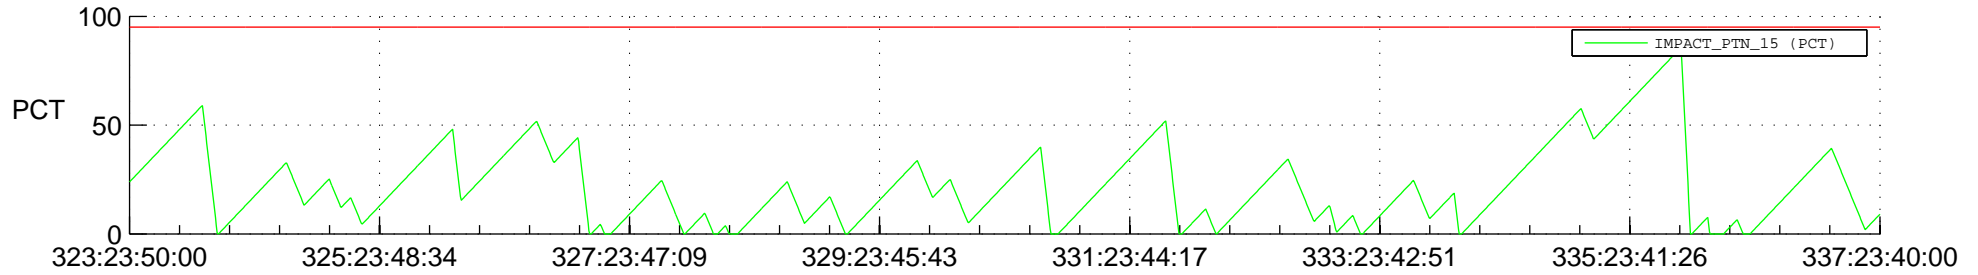

STEREO AHEAD SSR PCT Full Prediction

SWAVES_Percent_Full_Prediction

IMPACT_Percent_Full_Prediction

PLASTIC_Percent_Full_Prediction

Spacecraft_DownLink_Rate

Ground Time (2012:323:23:50:00.000 -2012:337:23:40:00.000)