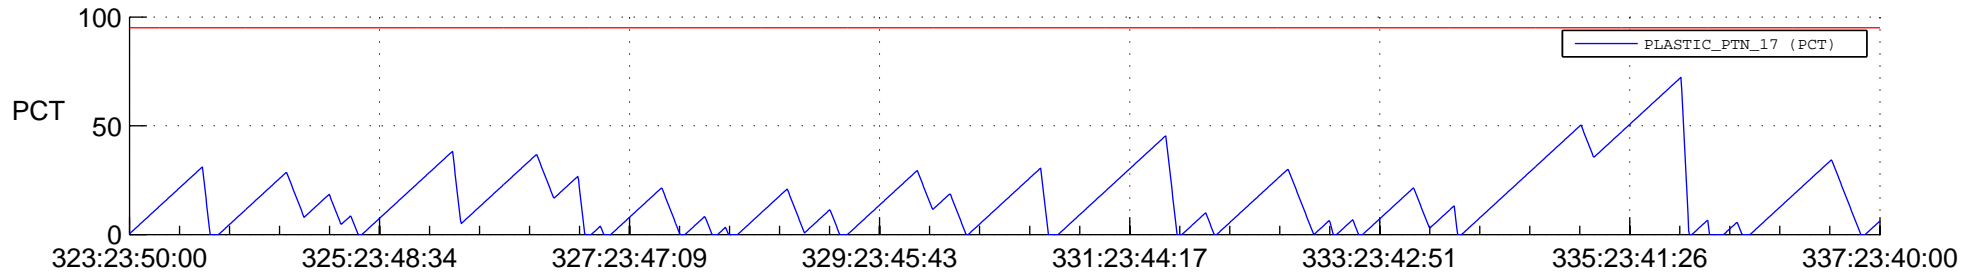

STEREO AHEAD SSR PCT Full Prediction

SWAVES_Percent_Full_Prediction

IMPACT_Percent_Full_Prediction

PLASTIC_Percent_Full_Prediction

Spacecraft_DownLink_Rate

Ground Time (2012:323:23:50:00.000 -2012:337:23:40:00.000)