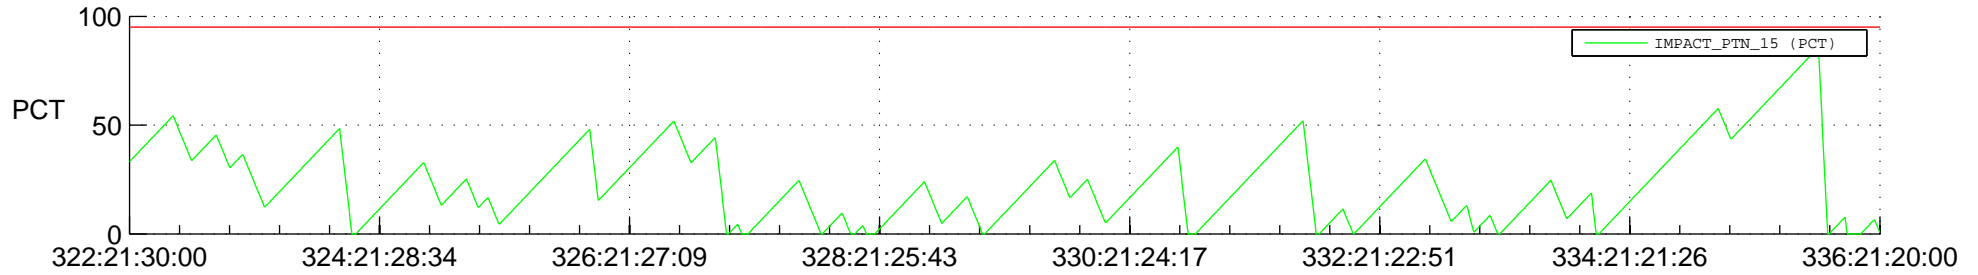

STEREO AHEAD SSR PCT Full Prediction

SWAVES_Percent_Full_Prediction

IMPACT_Percent_Full_Prediction

PLASTIC_Percent_Full_Prediction

Spacecraft_DownLink_Rate

Ground Time (2012:322:21:30:00.000 -2012:336:21:20:00.000)