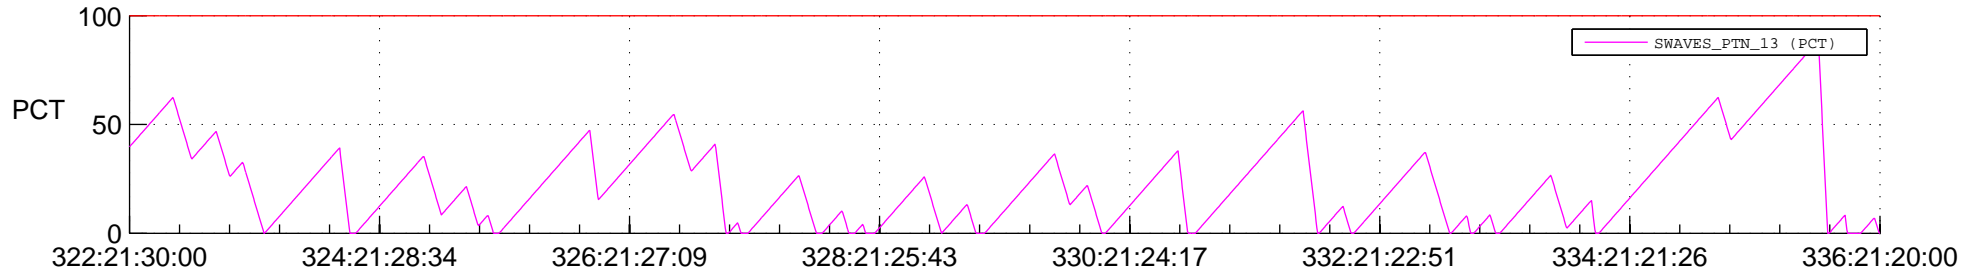

STEREO AHEAD SSR PCT Full Prediction

SWAVES_Percent_Full_Prediction

IMPACT_Percent_Full_Prediction

PLASTIC_Percent_Full_Prediction

Spacecraft_DownLink_Rate

Ground Time (2012:322:21:30:00.000 -2012:336:21:20:00.000)