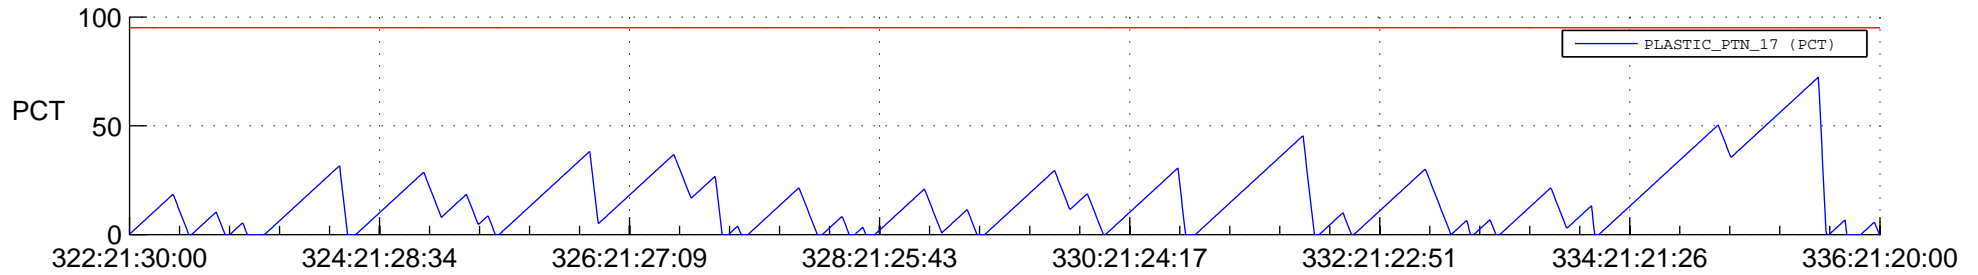

STEREO AHEAD SSR PCT Full Prediction

SWAVES_Percent_Full_Prediction

IMPACT_Percent_Full_Prediction

PLASTIC_Percent_Full_Prediction

Spacecraft_DownLink_Rate

Ground Time (2012:322:21:30:00.000 -2012:336:21:20:00.000)