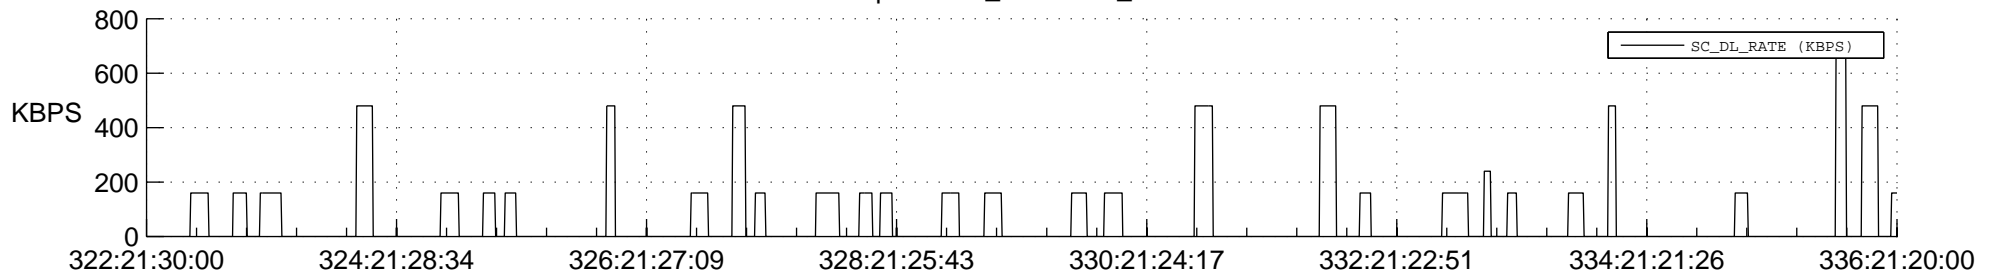

STEREO AHEAD SSR PCT Full Prediction

SWAVES_Percent_Full_Prediction

IMPACT_Percent_Full_Prediction

PLASTIC_Percent_Full_Prediction

Spacecraft_DownLink_Rate

Ground Time (2012:322:21:30:00.000 -2012:336:21:20:00.000)