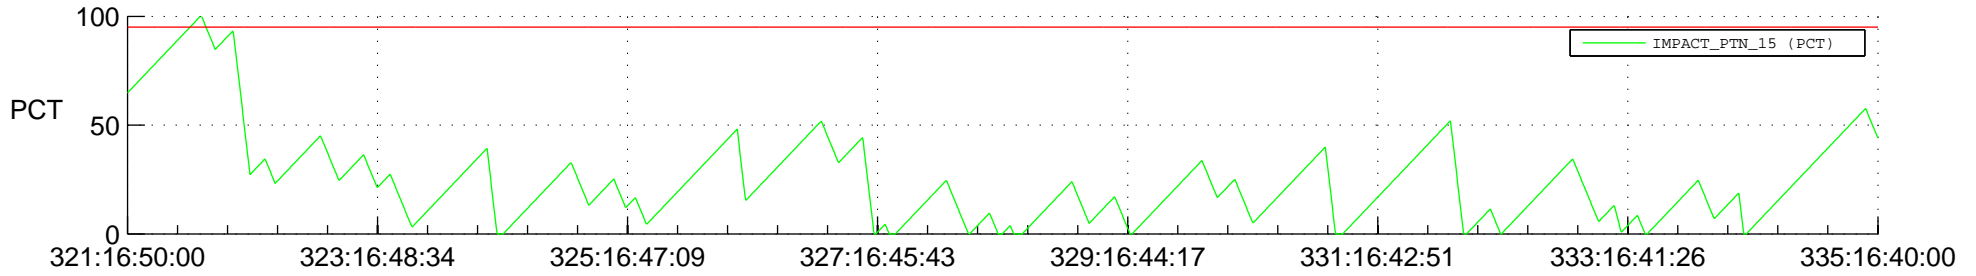

STEREO AHEAD SSR PCT Full Prediction

SWAVES_Percent_Full_Prediction

IMPACT_Percent_Full_Prediction

PLASTIC_Percent_Full_Prediction

Spacecraft_DownLink_Rate

Ground Time (2012:321:16:50:00.000 -2012:335:16:40:00.000)