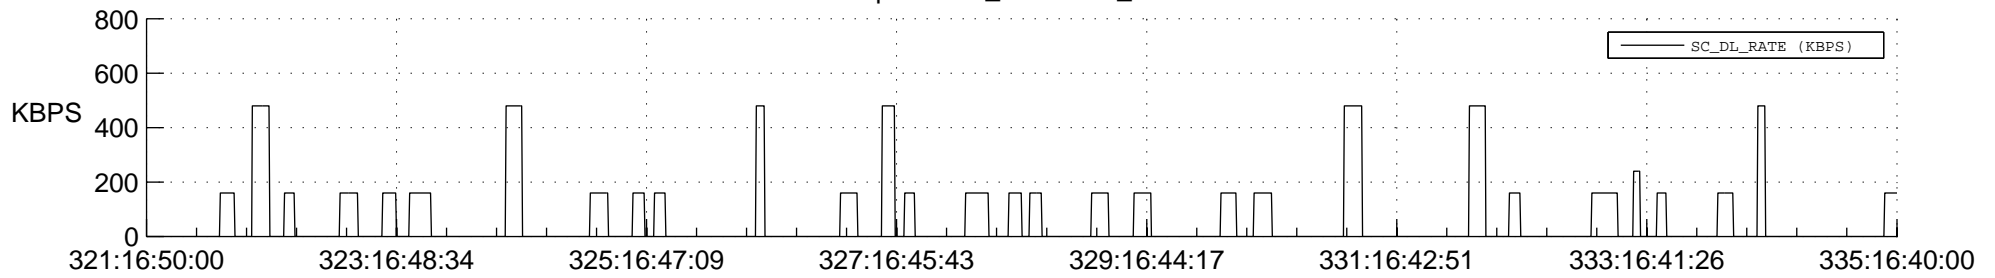

STEREO AHEAD SSR PCT Full Prediction

SWAVES_Percent_Full_Prediction

IMPACT_Percent_Full_Prediction

PLASTIC_Percent_Full_Prediction

Spacecraft_DownLink_Rate

Ground Time (2012:321:16:50:00.000 -2012:335:16:40:00.000)