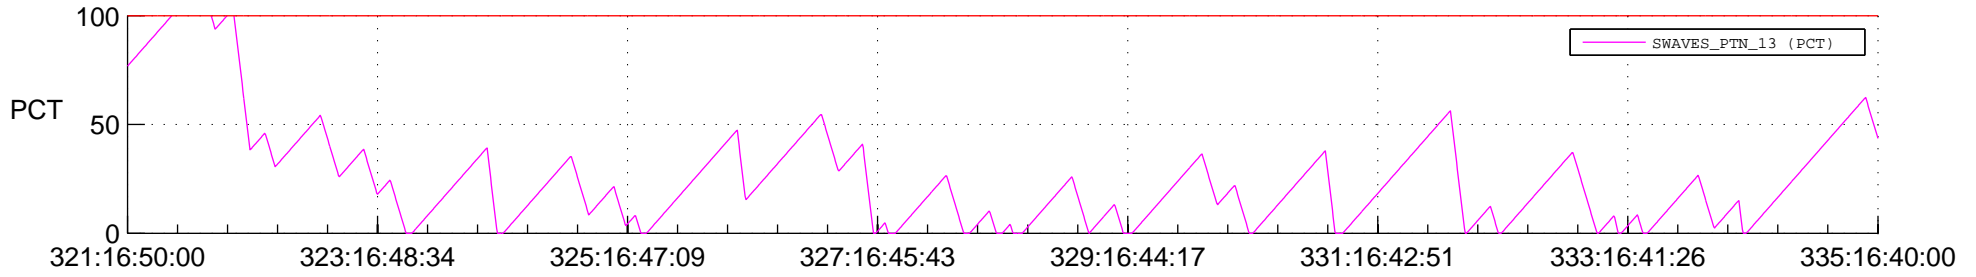

STEREO AHEAD SSR PCT Full Prediction

SWAVES_Percent_Full_Prediction

IMPACT_Percent_Full_Prediction

PLASTIC_Percent_Full_Prediction

Spacecraft_DownLink_Rate

Ground Time (2012:321:16:50:00.000 -2012:335:16:40:00.000)