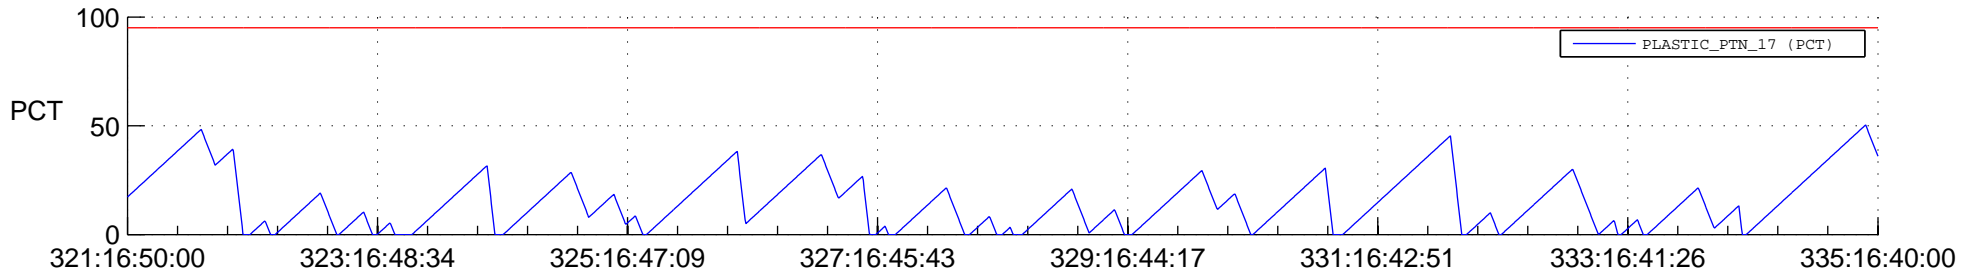

STEREO AHEAD SSR PCT Full Prediction

SWAVES_Percent_Full_Prediction

IMPACT_Percent_Full_Prediction

PLASTIC_Percent_Full_Prediction

Spacecraft_DownLink_Rate

Ground Time (2012:321:16:50:00.000 -2012:335:16:40:00.000)