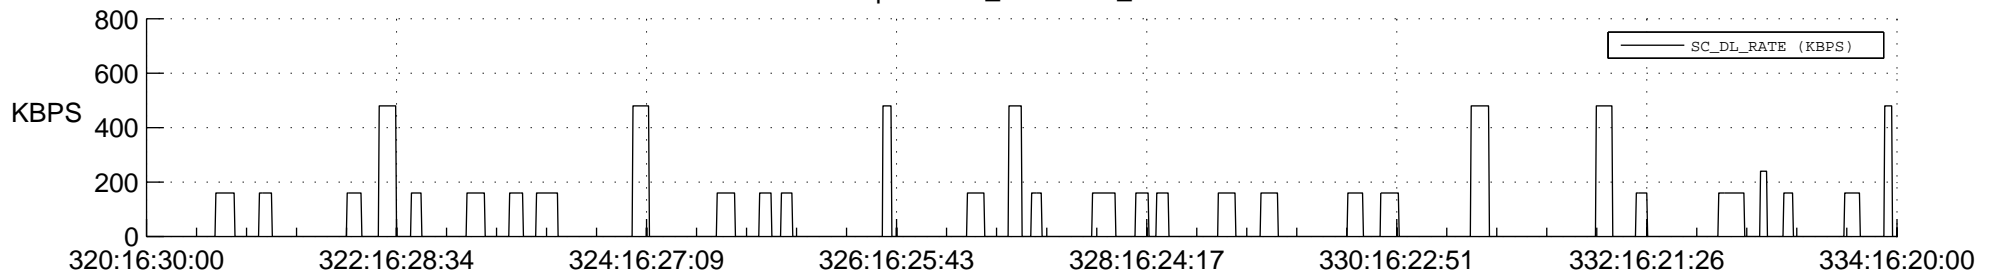

STEREO AHEAD SSR PCT Full Prediction

SWAVES_Percent_Full_Prediction

IMPACT_Percent_Full_Prediction

PLASTIC_Percent_Full_Prediction

Spacecraft_DownLink_Rate

Ground Time (2012:320:16:30:00.000 -2012:334:16:20:00.000)