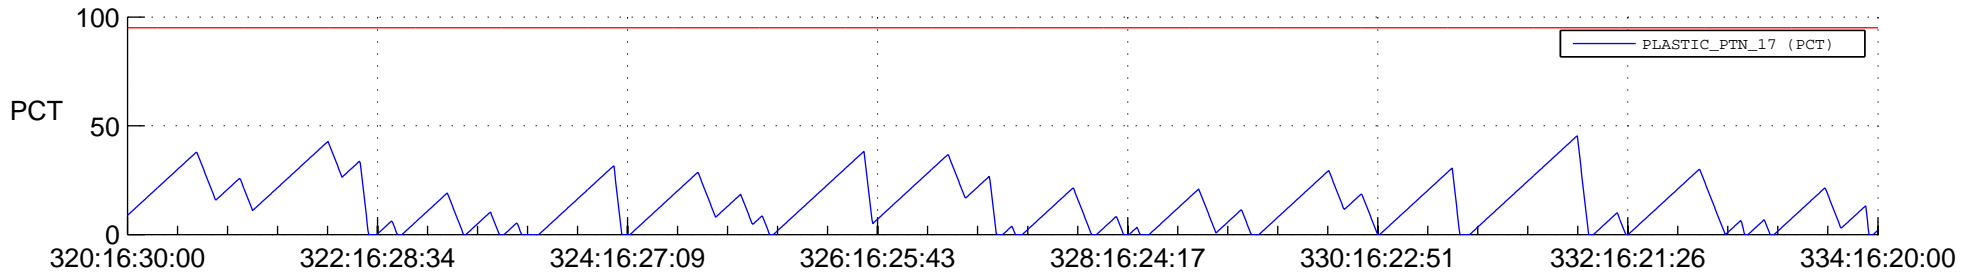

STEREO AHEAD SSR PCT Full Prediction

SWAVES_Percent_Full_Prediction

IMPACT_Percent_Full_Prediction

PLASTIC_Percent_Full_Prediction

Spacecraft_DownLink_Rate

Ground Time (2012:320:16:30:00.000 -2012:334:16:20:00.000)