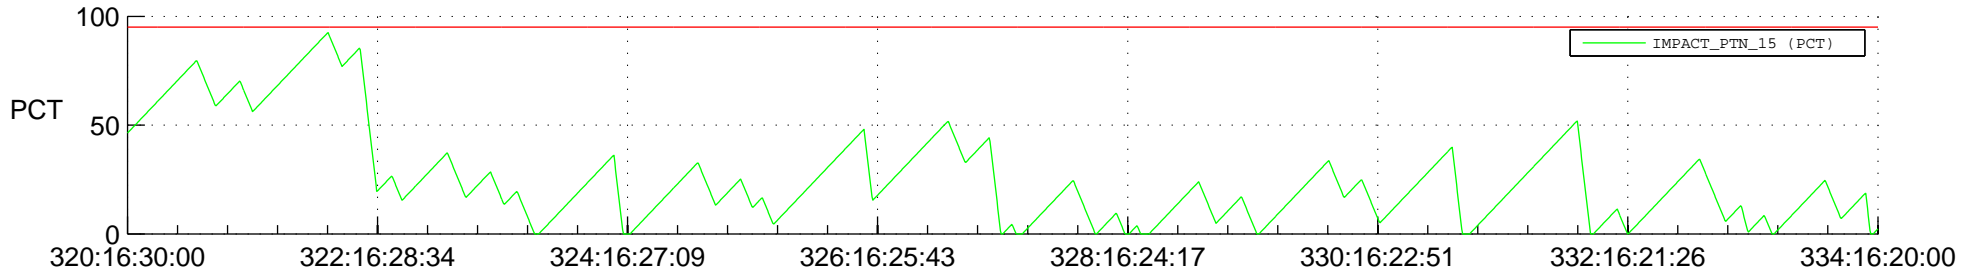

STEREO AHEAD SSR PCT Full Prediction

SWAVES_Percent_Full_Prediction

IMPACT_Percent_Full_Prediction

PLASTIC_Percent_Full_Prediction

Spacecraft_DownLink_Rate

Ground Time (2012:320:16:30:00.000 -2012:334:16:20:00.000)