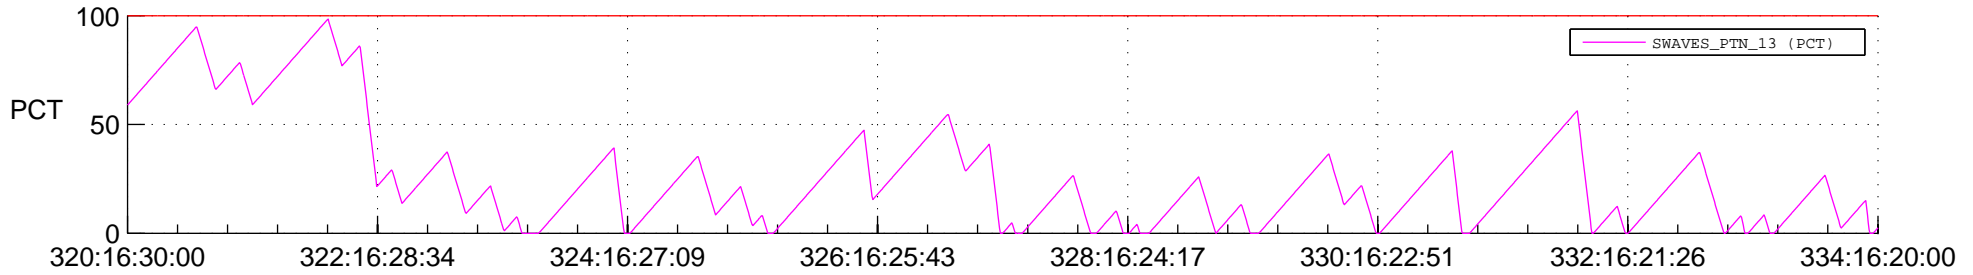

STEREO AHEAD SSR PCT Full Prediction

SWAVES_Percent_Full_Prediction

IMPACT_Percent_Full_Prediction

PLASTIC_Percent_Full_Prediction

Spacecraft_DownLink_Rate

Ground Time (2012:320:16:30:00.000 -2012:334:16:20:00.000)