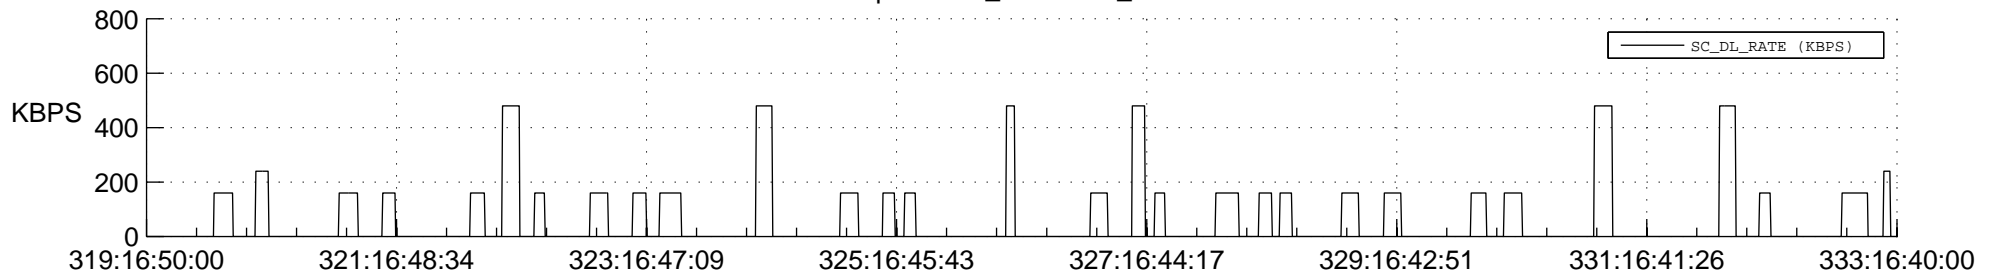

STEREO AHEAD SSR PCT Full Prediction

SWAVES_Percent_Full_Prediction

IMPACT_Percent_Full_Prediction

PLASTIC_Percent_Full_Prediction

Spacecraft_DownLink_Rate

Ground Time (2012:319:16:50:00.000 -2012:333:16:40:00.000)