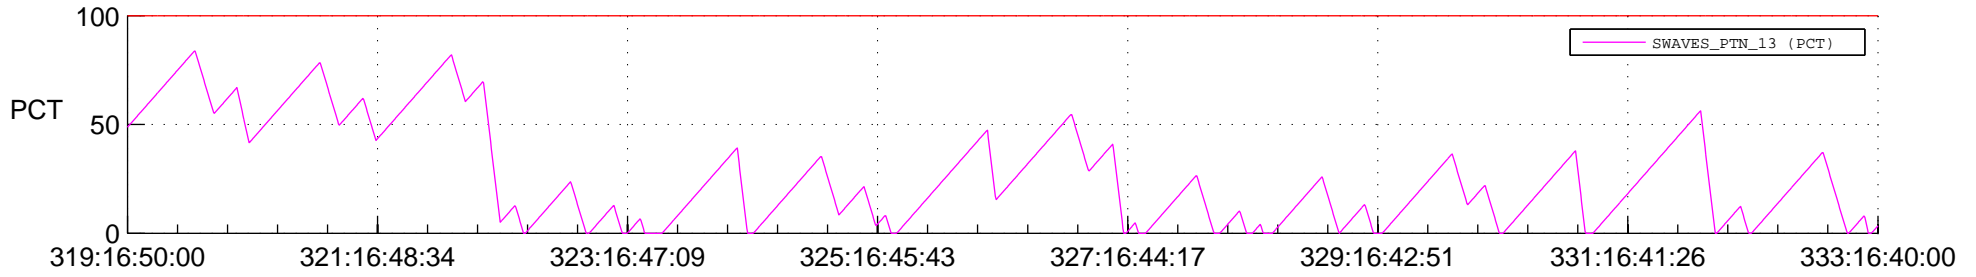

STEREO AHEAD SSR PCT Full Prediction

SWAVES_Percent_Full_Prediction

IMPACT_Percent_Full_Prediction

PLASTIC_Percent_Full_Prediction

Spacecraft_DownLink_Rate

Ground Time (2012:319:16:50:00.000 -2012:333:16:40:00.000)