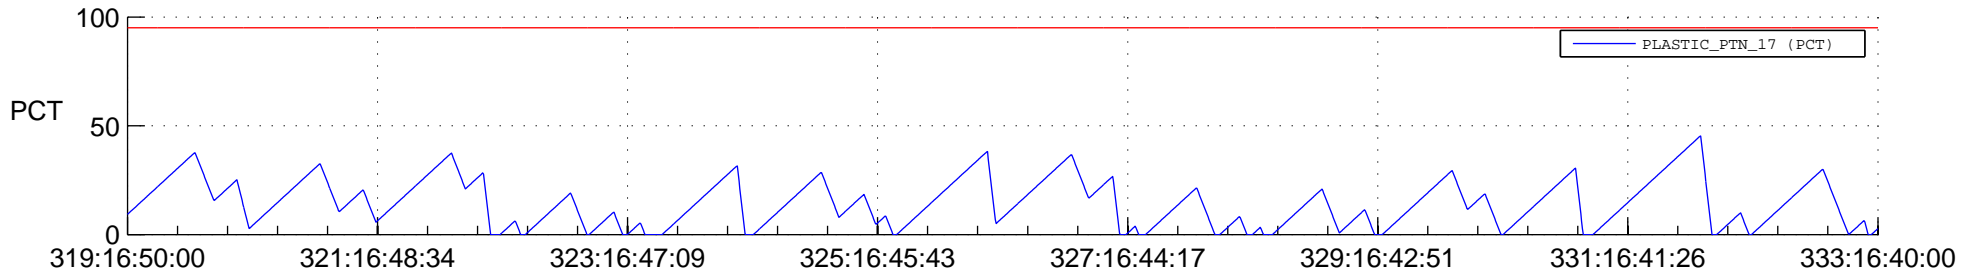

STEREO AHEAD SSR PCT Full Prediction

SWAVES_Percent_Full_Prediction

IMPACT_Percent_Full_Prediction

PLASTIC_Percent_Full_Prediction

Spacecraft_DownLink_Rate

Ground Time (2012:319:16:50:00.000 -2012:333:16:40:00.000)