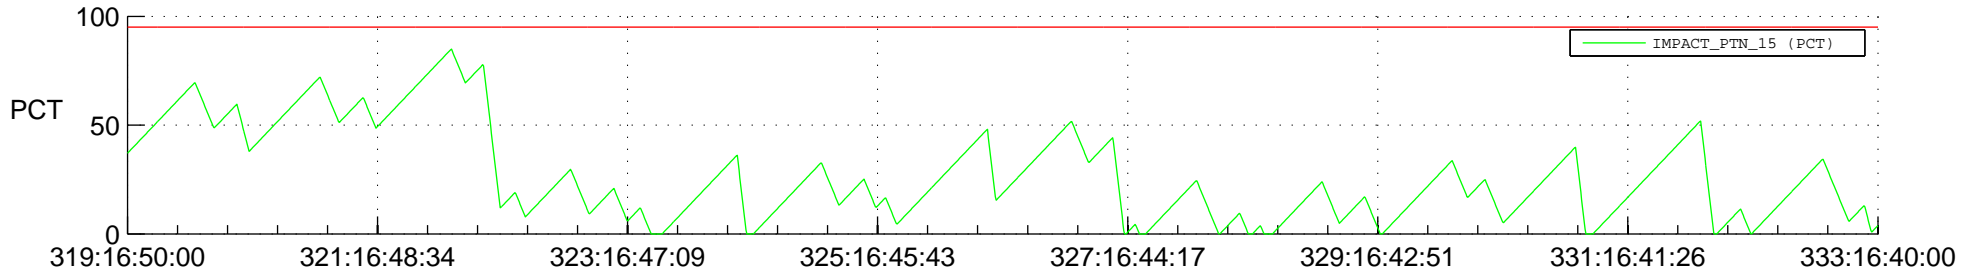

STEREO AHEAD SSR PCT Full Prediction

SWAVES_Percent_Full_Prediction

IMPACT_Percent_Full_Prediction

PLASTIC_Percent_Full_Prediction

Spacecraft_DownLink_Rate

Ground Time (2012:319:16:50:00.000 -2012:333:16:40:00.000)