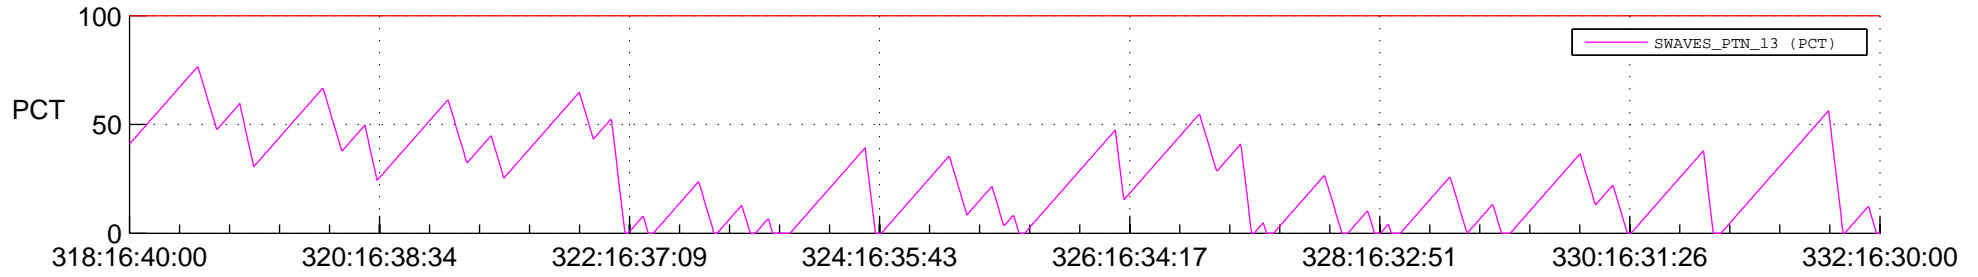

STEREO AHEAD SSR PCT Full Prediction

SWAVES_Percent_Full_Prediction

IMPACT_Percent_Full_Prediction

PLASTIC_Percent_Full_Prediction

Spacecraft_DownLink_Rate

Ground Time (2012:318:16:40:00.000 -2012:332:16:30:00.000)