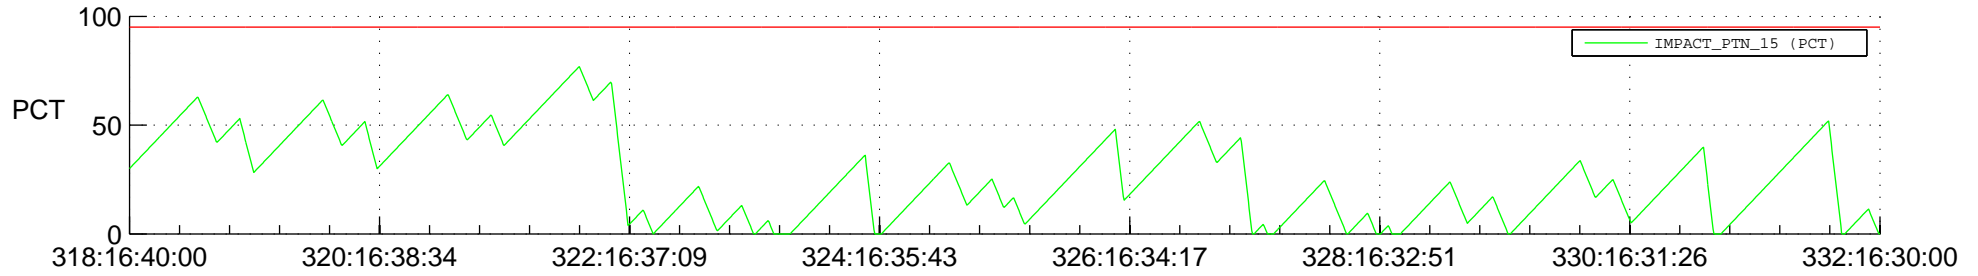

STEREO AHEAD SSR PCT Full Prediction

SWAVES_Percent_Full_Prediction

IMPACT_Percent_Full_Prediction

PLASTIC_Percent_Full_Prediction

Spacecraft_DownLink_Rate

Ground Time (2012:318:16:40:00.000 -2012:332:16:30:00.000)