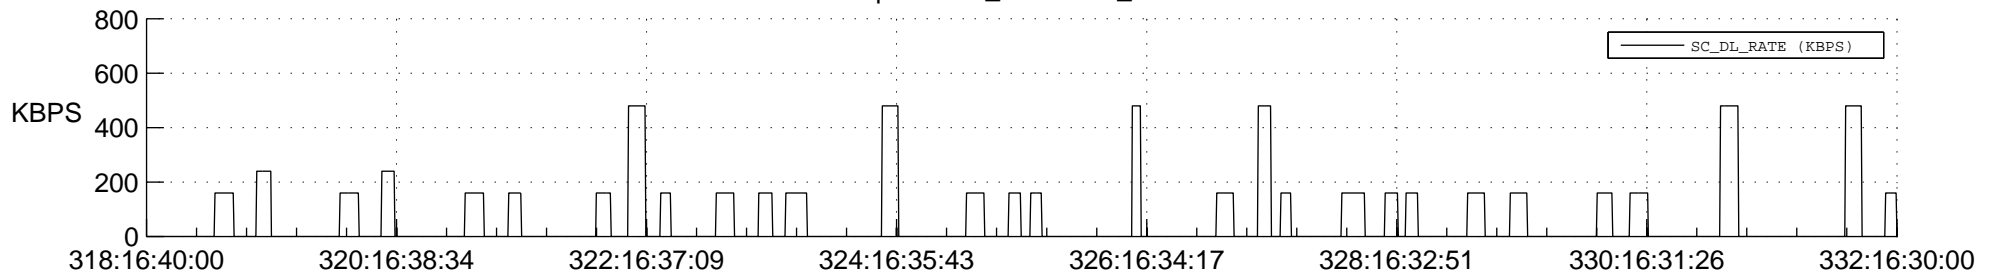

STEREO AHEAD SSR PCT Full Prediction

SWAVES_Percent_Full_Prediction

IMPACT_Percent_Full_Prediction

PLASTIC_Percent_Full_Prediction

Spacecraft_DownLink_Rate

Ground Time (2012:318:16:40:00.000 -2012:332:16:30:00.000)