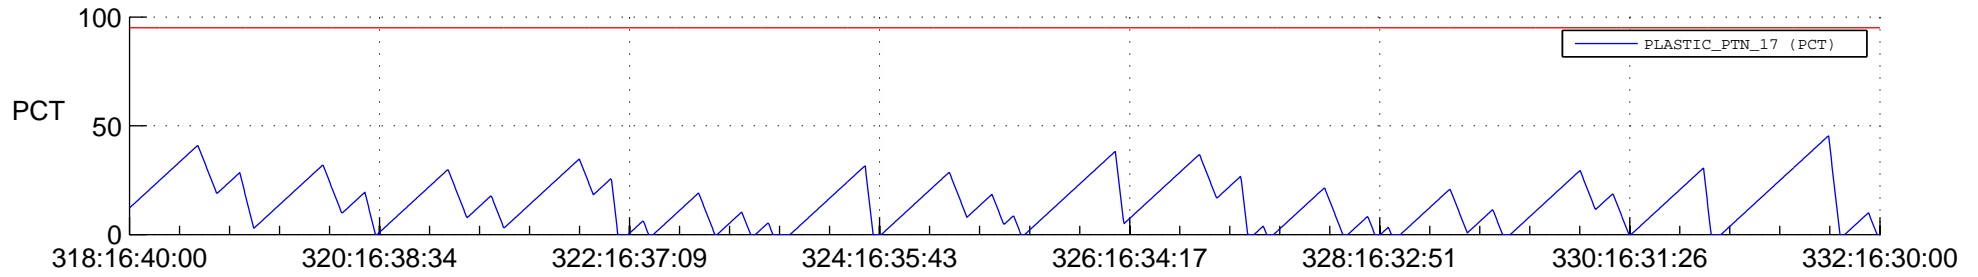

STEREO AHEAD SSR PCT Full Prediction

SWAVES_Percent_Full_Prediction

IMPACT_Percent_Full_Prediction

PLASTIC_Percent_Full_Prediction

Spacecraft_DownLink_Rate

Ground Time (2012:318:16:40:00.000 -2012:332:16:30:00.000)