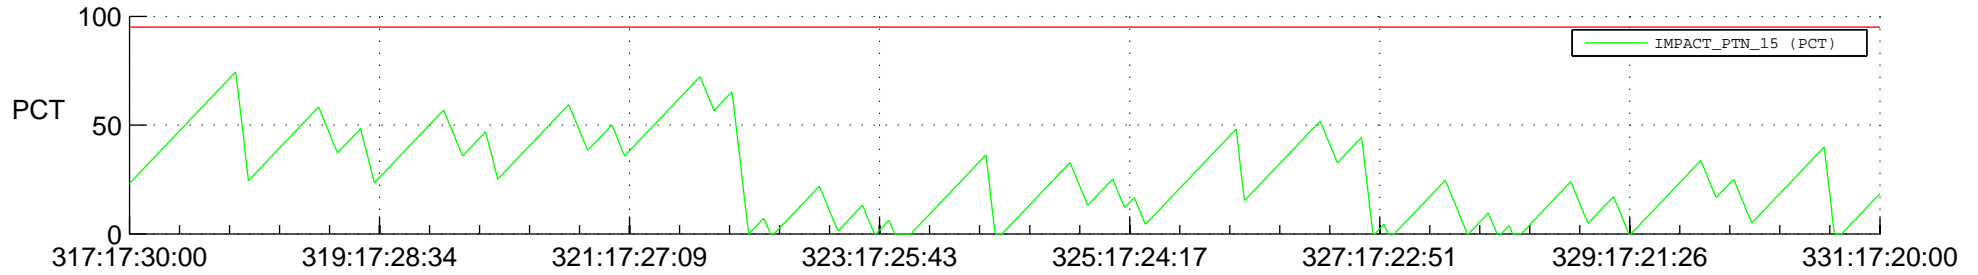

STEREO AHEAD SSR PCT Full Prediction

SWAVES_Percent_Full_Prediction

IMPACT_Percent_Full_Prediction

PLASTIC_Percent_Full_Prediction

Spacecraft_DownLink_Rate

Ground Time (2012:317:17:30:00.000 -2012:331:17:20:00.000)