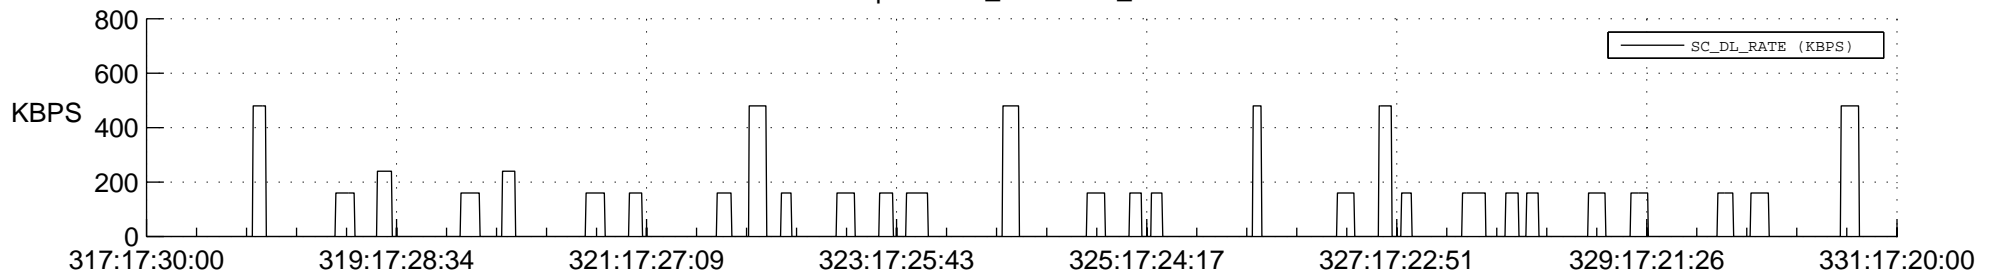

STEREO AHEAD SSR PCT Full Prediction

SWAVES_Percent_Full_Prediction

IMPACT_Percent_Full_Prediction

PLASTIC_Percent_Full_Prediction

Spacecraft_DownLink_Rate

Ground Time (2012:317:17:30:00.000 -2012:331:17:20:00.000)