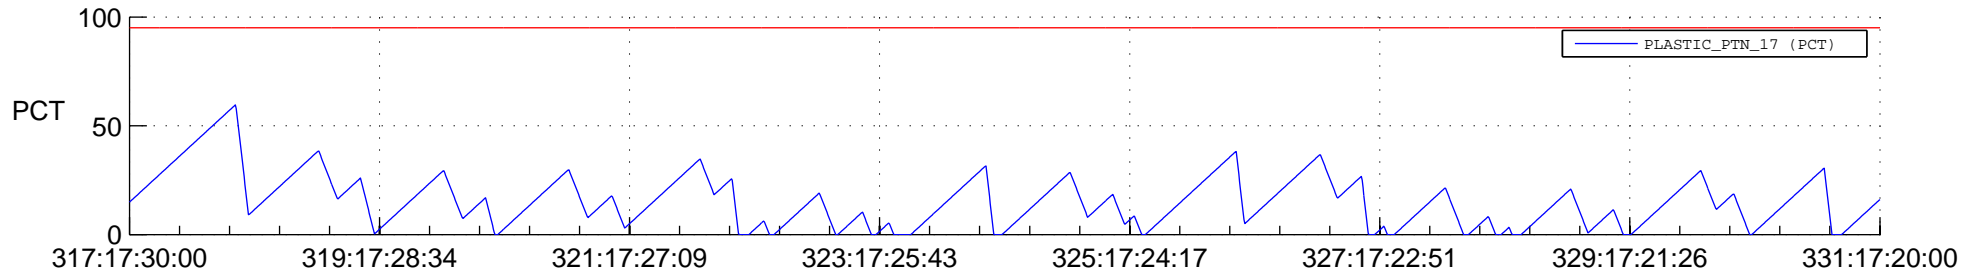

STEREO AHEAD SSR PCT Full Prediction

SWAVES_Percent_Full_Prediction

IMPACT_Percent_Full_Prediction

PLASTIC_Percent_Full_Prediction

Spacecraft_DownLink_Rate

Ground Time (2012:317:17:30:00.000 -2012:331:17:20:00.000)