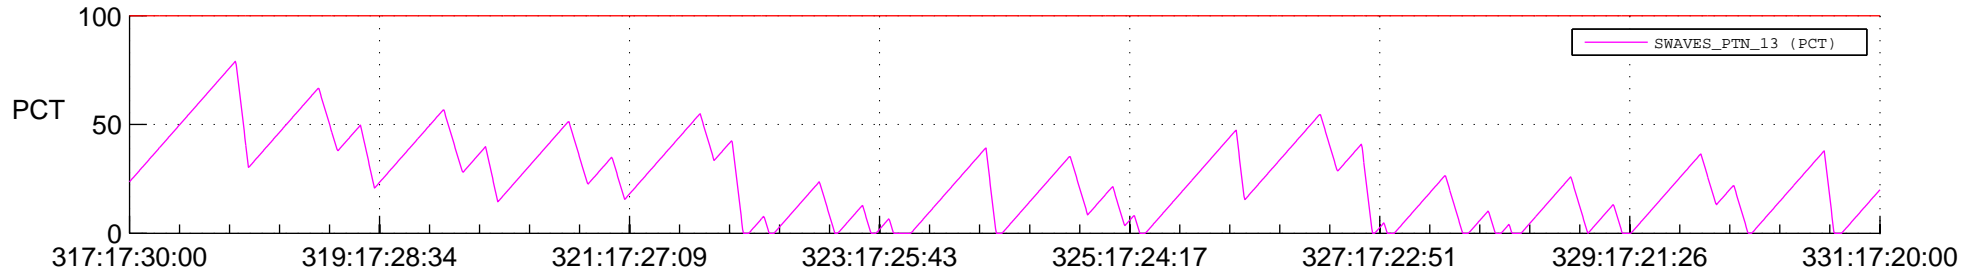

STEREO AHEAD SSR PCT Full Prediction

SWAVES_Percent_Full_Prediction

IMPACT_Percent_Full_Prediction

PLASTIC_Percent_Full_Prediction

Spacecraft_DownLink_Rate

Ground Time (2012:317:17:30:00.000 -2012:331:17:20:00.000)