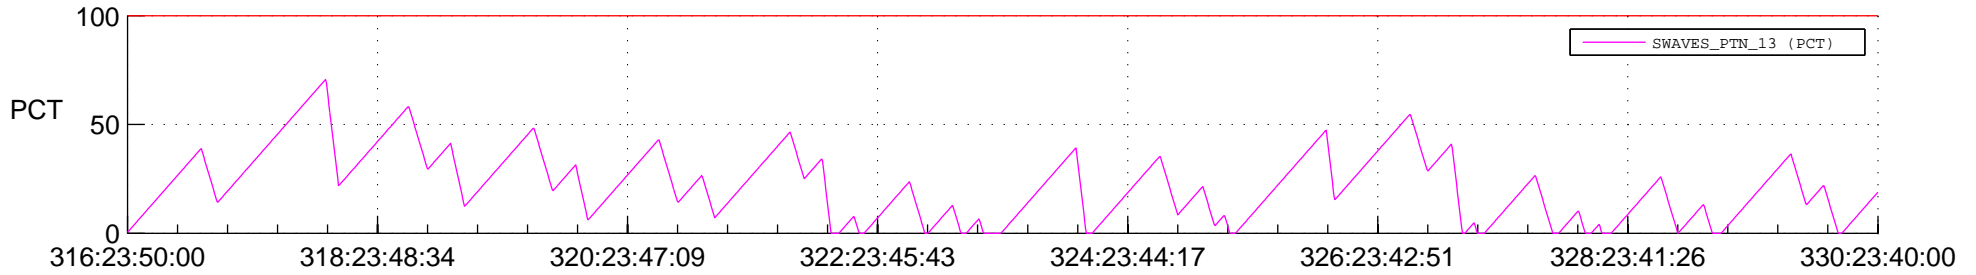

## SWAVES\_Percent\_Full\_Prediction

## Spacecraft\_DownLink\_Rate

Ground Time (2012:316:23:50:00.000 -2012:330:23:40:00.000)