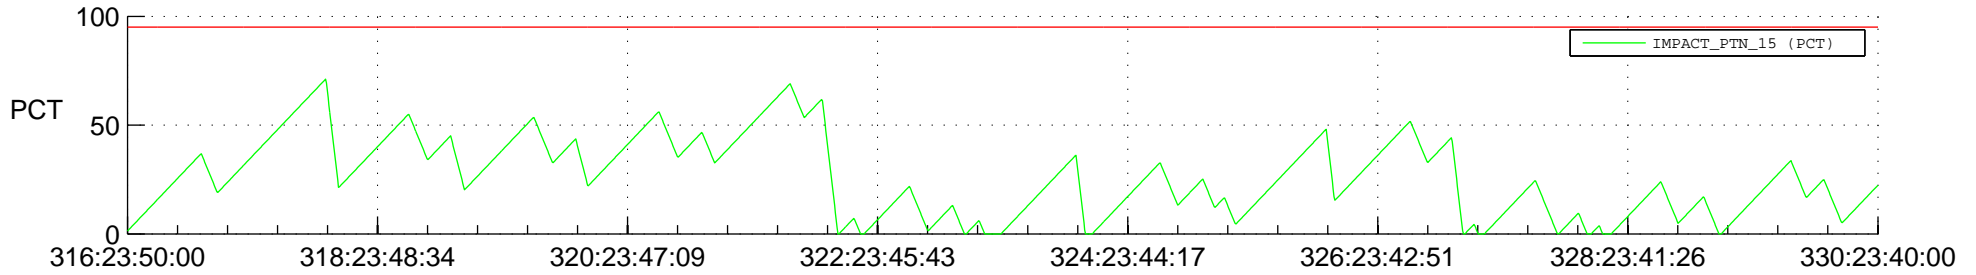

IMPACT_Percent_Full_Prediction