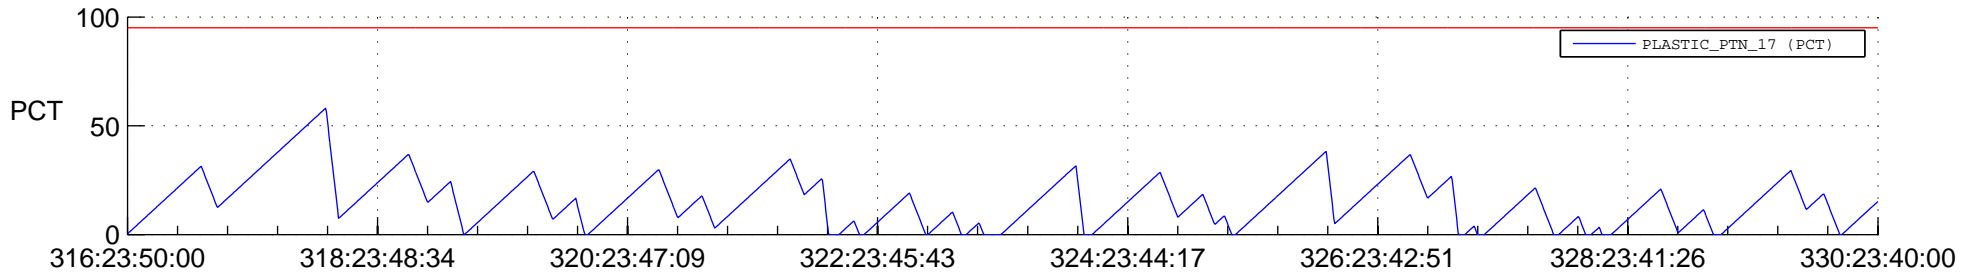

# STEREO AHEAD SSR PCT Full Prediction

## SWAVES\_Percent\_Full\_Prediction

## Spacecraft\_DownLink\_Rate

Ground Time (2012:316:23:50:00.000 -2012:330:23:40:00.000)