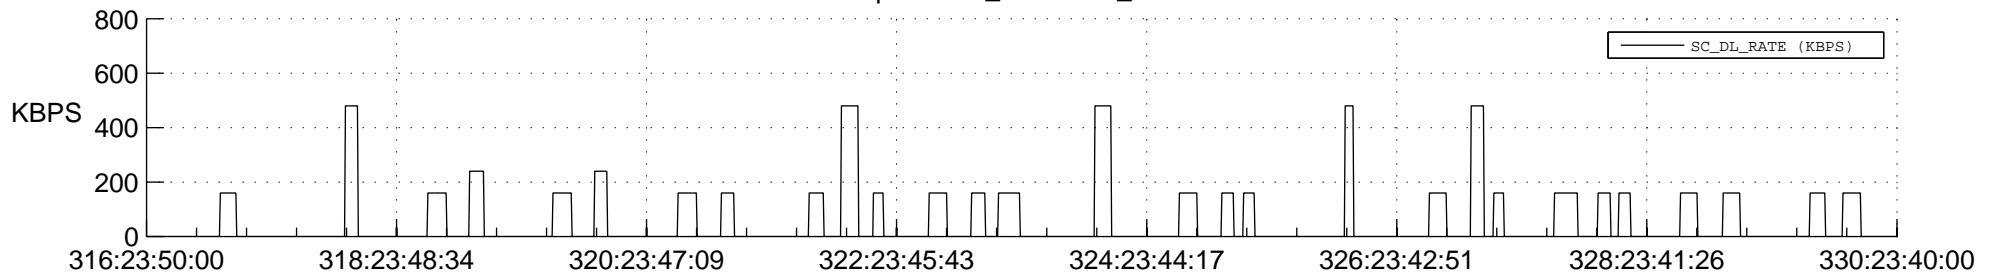

## Spacecraft\_DownLink\_Rate

Ground Time (2012:316:23:50:00.000 -2012:330:23:40:00.000)