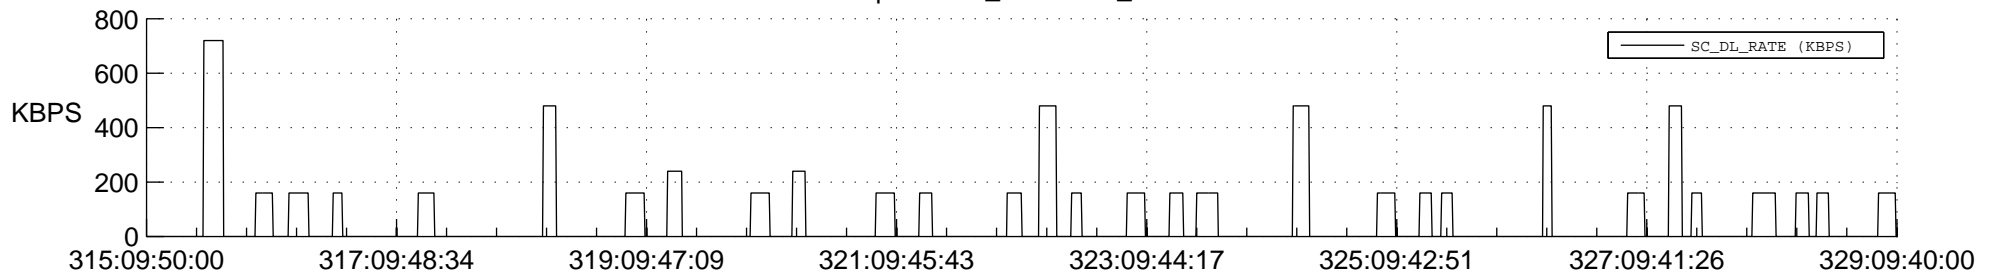

## Spacecraft\_DownLink\_Rate

Ground Time (2012:315:09:50:00.000 -2012:329:09:40:00.000)