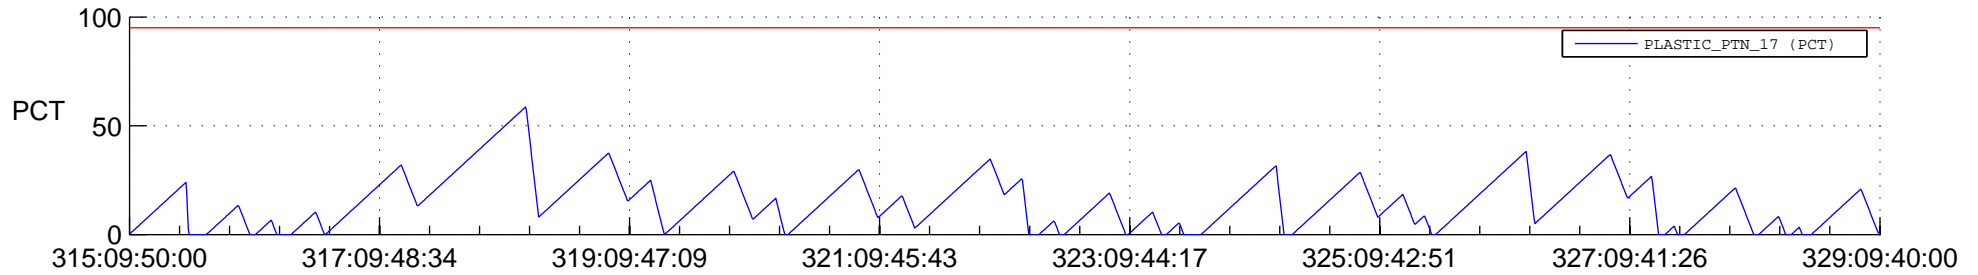

## SWAVES\_Percent\_Full\_Prediction

## Spacecraft\_DownLink\_Rate

Ground Time (2012:315:09:50:00.000 -2012:329:09:40:00.000)