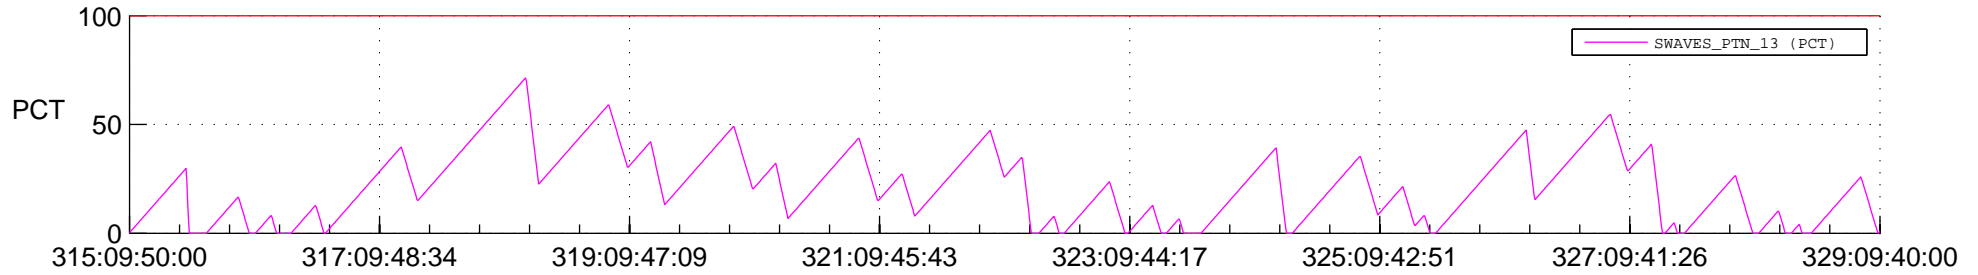

## SWAVES\_Percent\_Full\_Prediction

## Spacecraft\_DownLink\_Rate

Ground Time (2012:315:09:50:00.000 -2012:329:09:40:00.000)