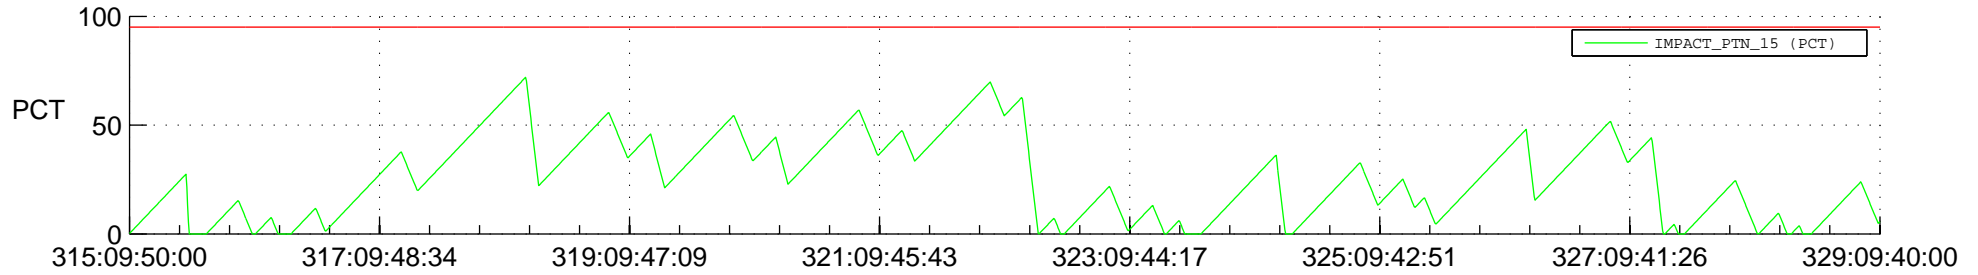

IMPACT_Percent_Full_Prediction