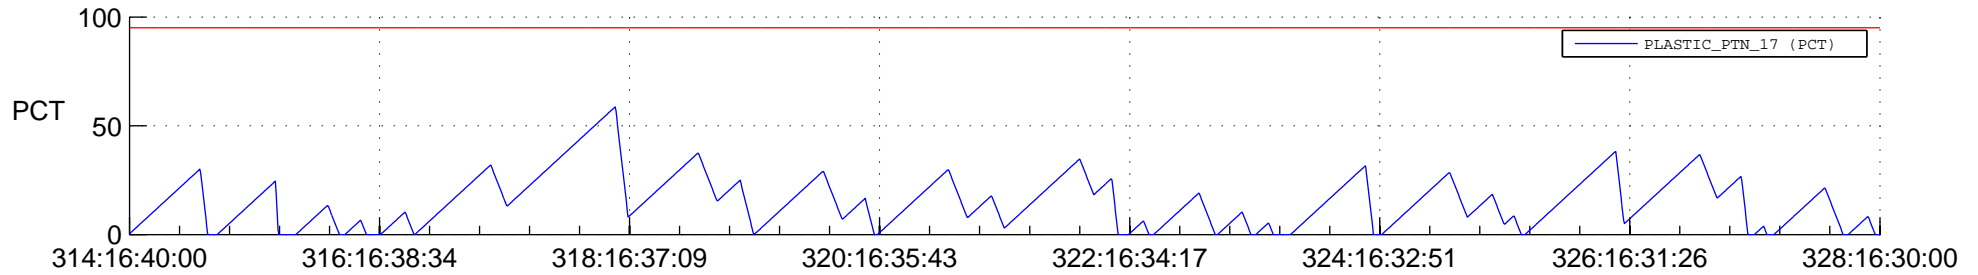

STEREO AHEAD SSR PCT Full Prediction

SWAVES_Percent_Full_Prediction

IMPACT_Percent_Full_Prediction

PLASTIC_Percent_Full_Prediction

Spacecraft_DownLink_Rate

Ground Time (2012:314:16:40:00.000 -2012:328:16:30:00.000)