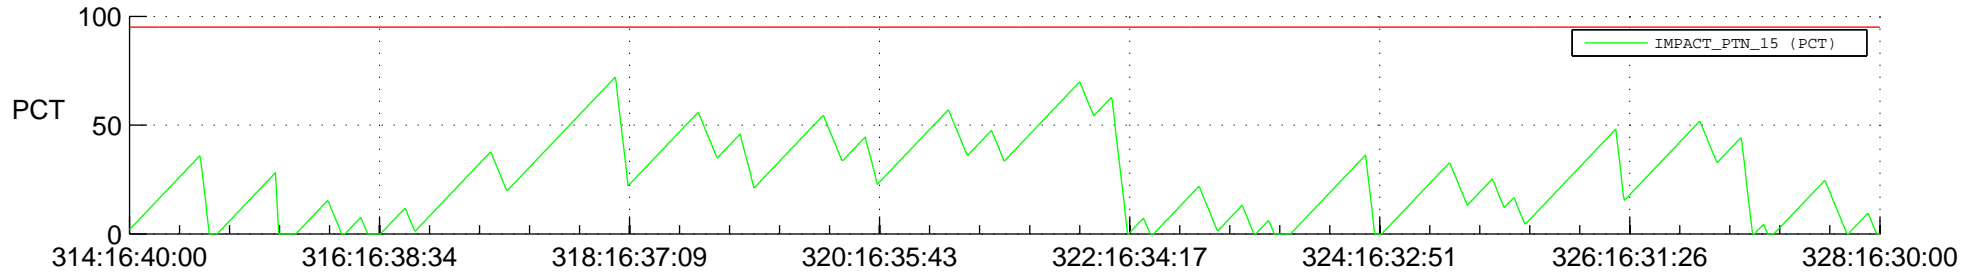

STEREO AHEAD SSR PCT Full Prediction

SWAVES_Percent_Full_Prediction

IMPACT_Percent_Full_Prediction

PLASTIC_Percent_Full_Prediction

Spacecraft_DownLink_Rate

Ground Time (2012:314:16:40:00.000 -2012:328:16:30:00.000)