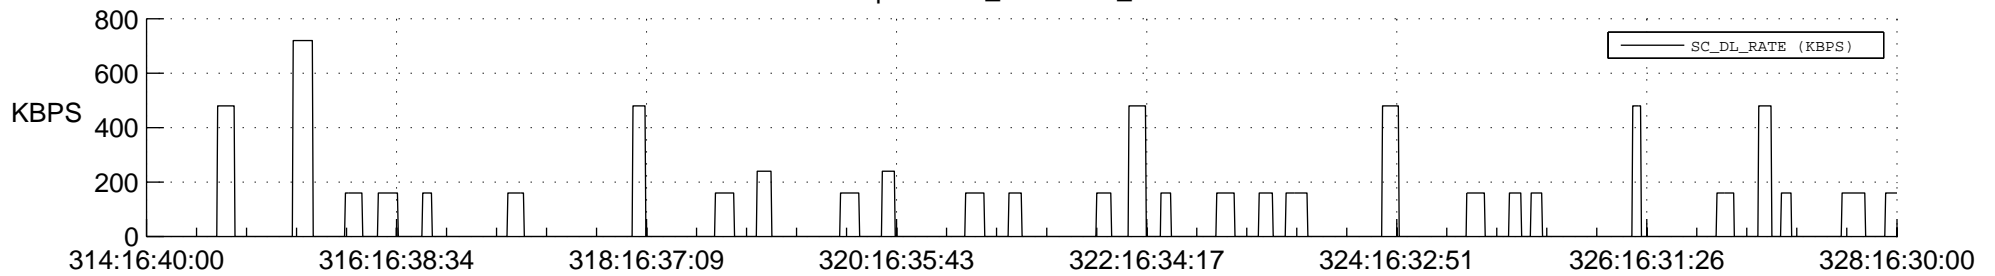

STEREO AHEAD SSR PCT Full Prediction

SWAVES_Percent_Full_Prediction

IMPACT_Percent_Full_Prediction

PLASTIC_Percent_Full_Prediction

Spacecraft_DownLink_Rate

Ground Time (2012:314:16:40:00.000 -2012:328:16:30:00.000)