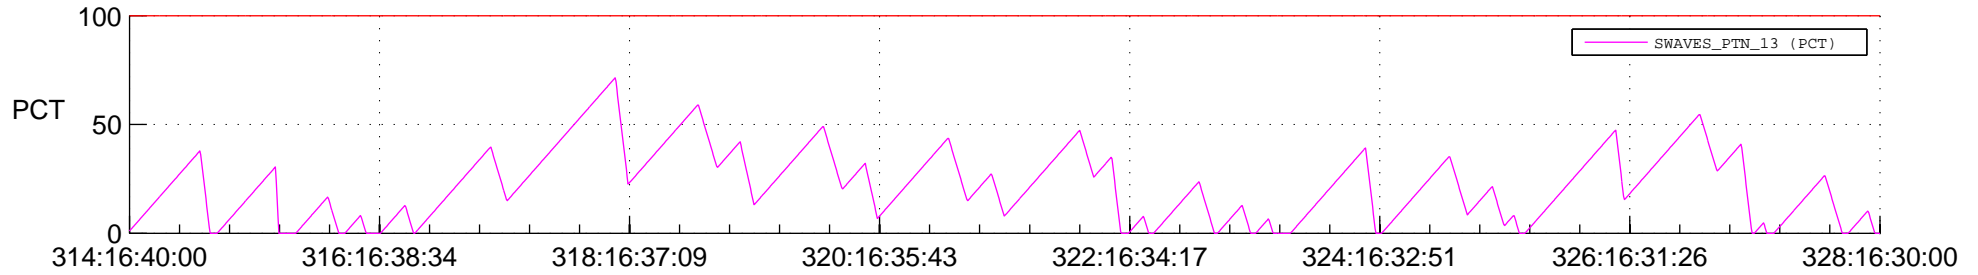

STEREO AHEAD SSR PCT Full Prediction

SWAVES_Percent_Full_Prediction

IMPACT_Percent_Full_Prediction

PLASTIC_Percent_Full_Prediction

Spacecraft_DownLink_Rate

Ground Time (2012:314:16:40:00.000 -2012:328:16:30:00.000)